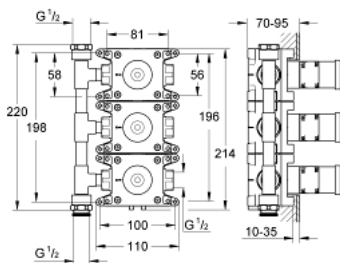

35 031 000 RAPIDO C ROUGH-IN BOX FOR TRIPLE VOLUME CONTROL 26 880 000

PRODUCT DESCRIPTION

- for grid installation of Grohtherm Custom Shower system
- built-in box with removable protection cover
- waterproof membrane base for wall sealing
- for masonry and drywall installation
- fixing points for front and back wall
- body made of DR brass
- preassembled ceramic headpart 3/4"
- 3 inlets and 3 outlets
- connection threads 1/2"
- flow rate at 3 bar- one valve open 55 l/min.- two valves open 110 l/min.- three valves open 140 l/min.
- installation depth 70 - 95 mm
- min. recommended pressure 1.0 bar

35 031 000 **RAPIDO C ROUGH-IN BOX FOR TRIPLE VOLUME CONTROL 26 880 000**

SPARE PARTS

1: Ceramic headpart 3/4" (Spare part-nr. 45888000)