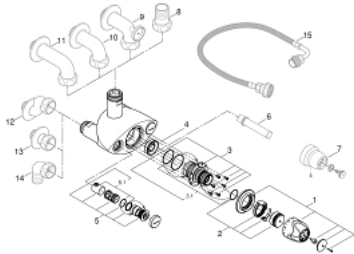

35 085 000 GROHTHERM XL THERMOSTATIC MIXER 1"

PRODUCT DESCRIPTION

- Colour: chrome
- wall mounted
- range of use 9 l/min to 140 l/min
- wax thermoelement
- temperature scale handles with pre-adjustable safety stop between 33°C and 43°C
- arrangement to make the thermal disinfection easier
- built-in non return valves and dirt strainers as compact service units
- connecting thread 1 1/4"
- outlet thread 1 1/2"
- changeable top/bottom outlet
- without connection unions
- GROHE LongLife finish
- max. flow rate 37 gpm at 45 psi

35 085 000 GROHTHERM XL THERMOSTATIC MIXER 1"

SPARE PARTS

- 1: Temperature scale handle (Spare part-nr. 47562000)
 - 2: Stop ring + regulating nut (Spare part-nr. 47564000)
 - 3: Thermo element (Spare part-nr. 47565000)
 - 3.1: Seal kit (Spare part-nr. 47566000)
 - 4: Thermostat seat (Spare part-nr. 09844000)
 - 5: Non-return valve (Spare part-nr. 47567000)
 - 5.1: Seal kit (Spare part-nr. 47568000)
 - 6: Socket spanner (Spare part-nr. 19171000)*
 - 7: Loose key and shield (Spare part-nr. 47569000)*
 - 8: Straight union (Spare part-nr. 12424000)*
 - 9: Wall union, male 1 1/4" (Spare part-nr. 12444000)*
 - 10: Wall union, male 1 1/4" (Spare part-nr. 12436000)*
 - 11: Wall union, male 1 1/4" (Spare part-nr. 12432000)*
 - 12: S-union (Spare part-nr. 12411000)*
 - 13: Straight union (Spare part-nr. 12417000)*
 - 14: Elbow union (Spare part-nr. 12428000)*
 - 15: Mixed water circulation connection (Spare part-nr. 12124000)*
- * Optional accessories