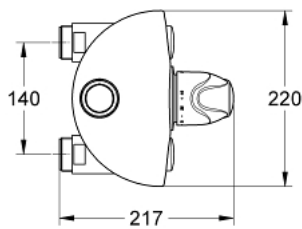

35 085 000 GROHTHERM XL THERMOSTATIC MIXER 1"

PRODUCT DESCRIPTION

- Colour: chrome
- wall mounted
- range of use 9 l/min to 140 l/min
- wax thermoelement
- temperature scale handles with pre-adjustable safety stop between 33°C and 43°C
- arrangement to make the thermal disinfection easier
- built-in non return valves and dirt strainers as compact service units
- connecting thread 1 1/4"
- outlet thread 1 1/2"
- changeable top/bottom outlet
- without connection unions
- GROHE LongLife finish
- max. flow rate 37 gpm at 45 psi

35 085 000 GROHTHERM XL THERMOSTATIC MIXER 1"

SPARE PARTS

- 1: Temperature scale handle (Spare part-nr. 47562000)
 - 2: Stop ring + regulating nut (Spare part-nr. 47564000)
 - 3: Thermo element (Spare part-nr. 47565000)
 - 3.1: Seal kit (Spare part-nr. 47566000)
 - 4: Thermostat seat (Spare part-nr. 09844000)
 - 5: Non-return valve (Spare part-nr. 47567000)
 - 5.1: Seal kit (Spare part-nr. 47568000)
 - 6: Socket spanner (Spare part-nr. 19171000)*
 - 7: Loose key and shield (Spare part-nr. 47569000)*
 - 8: Straight union (Spare part-nr. 12424000)*
 - 9: Wall union, male 1 1/4" (Spare part-nr. 12444000)*
 - 10: Wall union, male 1 1/4" (Spare part-nr. 12436000)*
 - 11: Wall union, male 1 1/4" (Spare part-nr. 12432000)*
 - 12: S-union (Spare part-nr. 12411000)*
 - 13: Straight union (Spare part-nr. 12417000)*
 - 14: Elbow union (Spare part-nr. 12428000)*
 - 15: Mixed water circulation connection (Spare part-nr. 12124000)*
- * Optional accessories