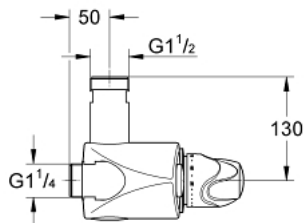

35 085 000 GROHTHERM XL THERMOSTATIC MIXER 1"

PRODUCT DESCRIPTION

- Colour: chrome
- wall mounted
- range of use 9 l/min to 140 l/min
- wax thermoelement
- temperature scale handles with pre-adjustable safety stop between 33°C and 43°C
- arrangement to make the thermal disinfection easier
- built-in non return valves and dirt strainers as compact service units
- connecting thread 1 1/4"
- outlet thread 1 1/2"
- changeable top/bottom outlet
- without connection unions
- GROHE LongLife finish
- max. flow rate 37 gpm at 45 psi

35 085 000 GROHTHERM XL THERMOSTATIC MIXER 1"

SPARE PARTS

- 1: Temperature scale handle (Spare part-nr. 47562000)
 - 2: Stop ring + regulating nut (Spare part-nr. 47564000)
 - 3: Thermo element (Spare part-nr. 47565000)
 - 3.1: Seal kit (Spare part-nr. 47566000)
 - 4: Thermostat seat (Spare part-nr. 09844000)
 - 5: Non-return valve (Spare part-nr. 47567000)
 - 5.1: Seal kit (Spare part-nr. 47568000)
 - 6: Socket spanner (Spare part-nr. 19171000)*
 - 7: Loose key and shield (Spare part-nr. 47569000)*
 - 8: Straight union (Spare part-nr. 12424000)*
 - 9: Wall union, male 1 1/4" (Spare part-nr. 12444000)*
 - 10: Wall union, male 1 1/4" (Spare part-nr. 12436000)*
 - 11: Wall union, male 1 1/4" (Spare part-nr. 12432000)*
 - 12: S-union (Spare part-nr. 12411000)*
 - 13: Straight union (Spare part-nr. 12417000)*
 - 14: Elbow union (Spare part-nr. 12428000)*
 - 15: Mixed water circulation connection (Spare part-nr. 12124000)*
- * Optional accessories