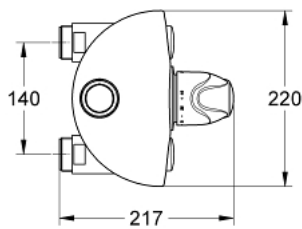

35 085 000 GROHTHERM XL THERMOSTATIC MIXER 1"

PRODUCT DESCRIPTION

- Tyc: Chrome
- wall mounted
- range of use 9 l/min to 140 l/min
- wax thermoelement
- temperature scale handles with pre-adjustable safety stop between 33°C and 43°C
- arrangement to make the thermal disinfection easier
- built-in non return valves and dirt strainers as compact service units
- connecting thread 1 1/4"
- outlet thread 1 1/2"
- changeable top/bottom outlet
- without connection unions
- GROHE LongLife finish

35 085 000 GROHTHERM XL THERMOSTATIC MIXER 1"

SPARE PARTS

- 1: Temperature scale handle (Spare part-nr. 47562000)
 - 2: Stop ring + regulating nut (Spare part-nr. 47564000)
 - 3: Thermo element (Spare part-nr. 47565000)
 - 3.1: Seal kit (Spare part-nr. 47566000)
 - 4: Seat for thermostat (Spare part-nr. 09844000)
 - 5: Non-return valve (Spare part-nr. 47567000)
 - 5.1: Seal kit (Spare part-nr. 47568000)
 - 6: Socket spanner (Spare part-nr. 19171000)*
 - 7: Loose key and shield (Spare part-nr. 47569000)*
 - 8: Straight union (Spare part-nr. 12424000)*
 - 9: Wall union, male 1 1/4" (Spare part-nr. 12444000)*
 - 10: Wall union, male 1 1/4" (Spare part-nr. 12436000)*
 - 11: Wall union, male 1 1/4" (Spare part-nr. 12432000)*
 - 12: S-union (Spare part-nr. 12411000)*
 - 13: Straight union (Spare part-nr. 12417000)*
 - 14: Elbow union (Spare part-nr. 12428000)*
 - 15: Mixed water circulation connection (Spare part-nr. 12124000)*
- * Optional accessories