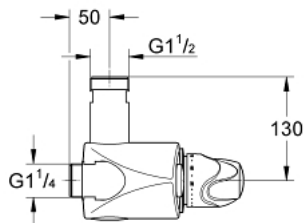

35 085 000 GROHTHERM XL THERMOSTATIC MIXER 1"

PRODUCT DESCRIPTION

- Tyc: Chrome
- wall mounted
- range of use 9 l/min to 140 l/min
- wax thermoelement
- temperature scale handles with pre-adjustable safety stop between 33°C and 43°C
- arrangement to make the thermal disinfection easier
- built-in non return valves and dirt strainers as compact service units
- connecting thread 1 1/4"
- outlet thread 1 1/2"
- changeable top/bottom outlet
- without connection unions
- GROHE LongLife finish

35 085 000 GROHTHERM XL THERMOSTATIC MIXER 1"

SPARE PARTS

- 1: Temperature scale handle (Spare part-nr. 47562000)
 - 2: Stop ring + regulating nut (Spare part-nr. 47564000)
 - 3: Thermo element (Spare part-nr. 47565000)
 - 3.1: Seal kit (Spare part-nr. 47566000)
 - 4: Seat for thermostat (Spare part-nr. 09844000)
 - 5: Non-return valve (Spare part-nr. 47567000)
 - 5.1: Seal kit (Spare part-nr. 47568000)
 - 6: Socket spanner (Spare part-nr. 19171000)*
 - 7: Loose key and shield (Spare part-nr. 47569000)*
 - 8: Straight union (Spare part-nr. 12424000)*
 - 9: Wall union, male 1 1/4" (Spare part-nr. 12444000)*
 - 10: Wall union, male 1 1/4" (Spare part-nr. 12436000)*
 - 11: Wall union, male 1 1/4" (Spare part-nr. 12432000)*
 - 12: S-union (Spare part-nr. 12411000)*
 - 13: Straight union (Spare part-nr. 12417000)*
 - 14: Elbow union (Spare part-nr. 12428000)*
 - 15: Mixed water circulation connection (Spare part-nr. 12124000)*
- * Optional accessories