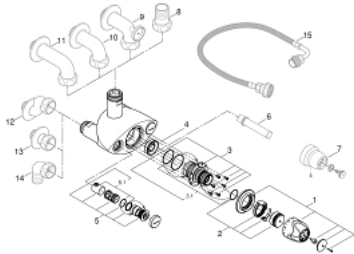

35 085 000 GROHTHERM XL THERMOSTATIC MIXER 1"

PRODUCT DESCRIPTION

- Tyc: Chrome
- wall mounted
- range of use 9 l/min to 140 l/min
- wax thermoelement
- temperature scale handles with pre-adjustable safety stop between 33°C and 43°C
- arrangement to make the thermal disinfection easier
- built-in non return valves and dirt strainers as compact service units
- connecting thread 1 1/4"
- outlet thread 1 1/2"
- changeable top/bottom outlet
- without connection unions
- GROHE LongLife finish

35 085 000 GROHTHERM XL THERMOSTATIC MIXER 1"

SPARE PARTS

- 1: Temperature scale handle (Spare part-nr. 47562000)
 - 2: Stop ring + regulating nut (Spare part-nr. 47564000)
 - 3: Thermo element (Spare part-nr. 47565000)
 - 3.1: Seal kit (Spare part-nr. 47566000)
 - 4: Seat for thermostat (Spare part-nr. 09844000)
 - 5: Non-return valve (Spare part-nr. 47567000)
 - 5.1: Seal kit (Spare part-nr. 47568000)
 - 6: Socket spanner (Spare part-nr. 19171000)*
 - 7: Loose key and shield (Spare part-nr. 47569000)*
 - 8: Straight union (Spare part-nr. 12424000)*
 - 9: Wall union, male 1 1/4" (Spare part-nr. 12444000)*
 - 10: Wall union, male 1 1/4" (Spare part-nr. 12436000)*
 - 11: Wall union, male 1 1/4" (Spare part-nr. 12432000)*
 - 12: S-union (Spare part-nr. 12411000)*
 - 13: Straight union (Spare part-nr. 12417000)*
 - 14: Elbow union (Spare part-nr. 12428000)*
 - 15: Mixed water circulation connection (Spare part-nr. 12124000)*
- * Optional accessories