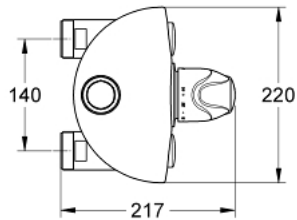

35 087 000 **GROHTHERM XL THERMOSTATIC MIXER 1 1/4"**

PRODUCT DESCRIPTION

- Colour: chrome
- wall mounted
- range of use 9 l/min to 140 l/min
- wax thermoelement
- temperature scale handles with pre-adjustable safety stop between 33°C and 43°C
- arrangement to make the thermal disinfection easier
- built-in non return valves and dirt strainers as compact service units
- connecting thread 1 1/2"
- outlet thread 2"
- changeable top/bottom outlet
- without connection unions
- GROHE LongLife finish
- max. flow rate 37 gpm at 45 psi

35 087 000 GROHTHERM XL THERMOSTATIC MIXER 1 1/4"

SPARE PARTS

- 1: Temperature scale handle (Spare part-nr. 47562000)
 - 2: Stop ring + regulating nut (Spare part-nr. 47564000)
 - 3: Thermo element (Spare part-nr. 47565000)
 - 3.1: Seal kit (Spare part-nr. 47566000)
 - 4: Thermostat seat (Spare part-nr. 09844000)
 - 5: Non-return valve (Spare part-nr. 47567000)
 - 5.1: Seal kit (Spare part-nr. 47568000)
 - 6: Socket spanner (Spare part-nr. 19171000)*
 - 7: Loose key and shield (Spare part-nr. 47569000)*
 - 8: Straight union (Spare part-nr. 12426000)*
 - 9: Wall union, male 1 1/2" (Spare part-nr. 12448000)*
 - 10: Straight union (Spare part-nr. 12420000)*
 - 11: Elbow union (Spare part-nr. 12430000)*
 - 12: Mixed water circulation connection (Spare part-nr. 12124000)*
- * Optional accessories