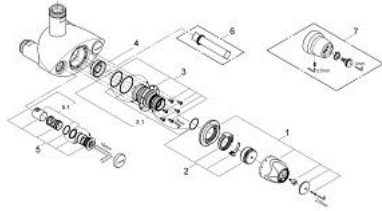

35 087 000 **GROHTHERM XL THERMOSTATIC MIXER 1 1/4"**

PRODUCT DESCRIPTION

- Colour: chrome
- wall mounted
- range of use 9 l/min to 140 l/min
- wax thermoelement
- temperature scale handles with pre-adjustable safety stop between 33°C and 43°C
- arrangement to make the thermal disinfection easier
- built-in non return valves and dirt strainers as compact service units
- connecting thread 1 1/2"
- outlet thread 2"
- changeable top/bottom outlet
- without connection unions
- GROHE LongLife finish
- max. flow rate 37 gpm at 45 psi

35 087 000 GROHTHERM XL THERMOSTATIC MIXER 1 1/4"

SPARE PARTS

- 1: Temperature scale handle (Spare part-nr. 47562000)
 - 2: Stop ring + regulating nut (Spare part-nr. 47564000)
 - 3: Thermo element (Spare part-nr. 47565000)
 - 3.1: Seal kit (Spare part-nr. 47566000)
 - 4: Thermostat seat (Spare part-nr. 09844000)
 - 5: Non-return valve (Spare part-nr. 47567000)
 - 5.1: Seal kit (Spare part-nr. 47568000)
 - 6: Socket spanner (Spare part-nr. 19171000)*
 - 7: Loose key and shield (Spare part-nr. 47569000)*
 - 8: Straight union (Spare part-nr. 12426000)*
 - 9: Wall union, male 1 1/2" (Spare part-nr. 12448000)*
 - 10: Straight union (Spare part-nr. 12420000)*
 - 11: Elbow union (Spare part-nr. 12430000)*
 - 12: Mixed water circulation connection (Spare part-nr. 12124000)*
- * Optional accessories