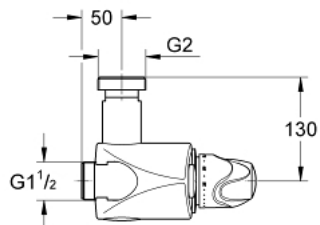

35 087 000 **GROHTHERM XL THERMOSTATIC MIXER 1 1/4"**

PRODUCT DESCRIPTION

- Colour: chrome
- wall mounted
- range of use 9 l/min to 140 l/min
- wax thermoelement
- temperature scale handles with pre-adjustable safety stop between 33°C and 43°C
- arrangement to make the thermal disinfection easier
- built-in non return valves and dirt strainers as compact service units
- connecting thread 1 1/2"
- outlet thread 2"
- changeable top/bottom outlet
- without connection unions
- GROHE LongLife finish
- max. flow rate 37 gpm at 45 psi

35 087 000 GROHTHERM XL THERMOSTATIC MIXER 1 1/4"

SPARE PARTS

- 1: Temperature scale handle (Spare part-nr. 47562000)
 - 2: Stop ring + regulating nut (Spare part-nr. 47564000)
 - 3: Thermo element (Spare part-nr. 47565000)
 - 3.1: Seal kit (Spare part-nr. 47566000)
 - 4: Thermostat seat (Spare part-nr. 09844000)
 - 5: Non-return valve (Spare part-nr. 47567000)
 - 5.1: Seal kit (Spare part-nr. 47568000)
 - 6: Socket spanner (Spare part-nr. 19171000)*
 - 7: Loose key and shield (Spare part-nr. 47569000)*
 - 8: Straight union (Spare part-nr. 12426000)*
 - 9: Wall union, male 1 1/2" (Spare part-nr. 12448000)*
 - 10: Straight union (Spare part-nr. 12420000)*
 - 11: Elbow union (Spare part-nr. 12430000)*
 - 12: Mixed water circulation connection (Spare part-nr. 12124000)*
- * Optional accessories