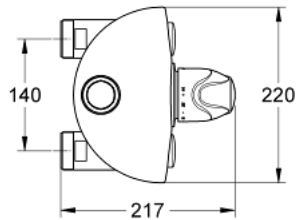

35 087 000 **GROHTHERM XL THERMOSTATIC MIXER 1 1/4"**

PRODUCT DESCRIPTION

- Tyc: Chrome
- wall mounted
- range of use 9 l/min to 140 l/min
- wax thermoelement
- temperature scale handles with pre-adjustable safety stop between 33°C and 43°C
- arrangement to make the thermal disinfection easier
- built-in non return valves and dirt strainers as compact service units
- connecting thread 1 1/2"
- outlet thread 2"
- changeable top/bottom outlet
- without connection unions
- GROHE LongLife finish

35 087 000 GROHTHERM XL THERMOSTATIC MIXER 1 1/4"

SPARE PARTS

- 1: Temperature scale handle (Spare part-nr. 47562000)
 - 2: Stop ring + regulating nut (Spare part-nr. 47564000)
 - 3: Thermo element (Spare part-nr. 47565000)
 - 3.1: Seal kit (Spare part-nr. 47566000)
 - 4: Seat for thermostat (Spare part-nr. 09844000)
 - 5: Non-return valve (Spare part-nr. 47567000)
 - 5.1: Seal kit (Spare part-nr. 47568000)
 - 6: Socket spanner (Spare part-nr. 19171000)*
 - 7: Loose key and shield (Spare part-nr. 47569000)*
 - 8: Straight union (Spare part-nr. 12426000)*
 - 9: Wall union, male 1 1/2" (Spare part-nr. 12448000)*
 - 10: Straight union (Spare part-nr. 12420000)*
 - 11: Elbow union (Spare part-nr. 12430000)*
 - 12: Mixed water circulation connection (Spare part-nr. 12124000)*
- * Optional accessories