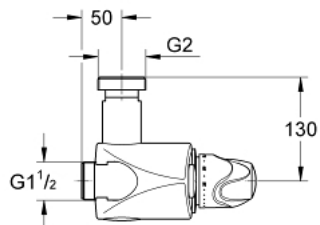

35 087 000 **GROHTHERM XL THERMOSTATIC MIXER 1 1/4"**

PRODUCT DESCRIPTION

- Tyc: Chrome
- wall mounted
- range of use 9 l/min to 140 l/min
- wax thermoelement
- temperature scale handles with pre-adjustable safety stop between 33°C and 43°C
- arrangement to make the thermal disinfection easier
- built-in non return valves and dirt strainers as compact service units
- connecting thread 1 1/2"
- outlet thread 2"
- changeable top/bottom outlet
- without connection unions
- GROHE LongLife finish

35 087 000 GROHTHERM XL THERMOSTATIC MIXER 1 1/4"

SPARE PARTS

- 1: Temperature scale handle (Spare part-nr. 47562000)
 - 2: Stop ring + regulating nut (Spare part-nr. 47564000)
 - 3: Thermo element (Spare part-nr. 47565000)
 - 3.1: Seal kit (Spare part-nr. 47566000)
 - 4: Seat for thermostat (Spare part-nr. 09844000)
 - 5: Non-return valve (Spare part-nr. 47567000)
 - 5.1: Seal kit (Spare part-nr. 47568000)
 - 6: Socket spanner (Spare part-nr. 19171000)*
 - 7: Loose key and shield (Spare part-nr. 47569000)*
 - 8: Straight union (Spare part-nr. 12426000)*
 - 9: Wall union, male 1 1/2" (Spare part-nr. 12448000)*
 - 10: Straight union (Spare part-nr. 12420000)*
 - 11: Elbow union (Spare part-nr. 12430000)*
 - 12: Mixed water circulation connection (Spare part-nr. 12124000)*
- * Optional accessories