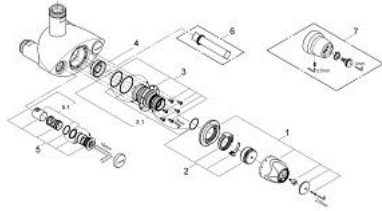

35 087 000 **GROHTHERM XL THERMOSTATIC MIXER 1 1/4"**

PRODUCT DESCRIPTION

- Tyc: Chrome
- wall mounted
- range of use 9 l/min to 140 l/min
- wax thermoelement
- temperature scale handles with pre-adjustable safety stop between 33°C and 43°C
- arrangement to make the thermal disinfection easier
- built-in non return valves and dirt strainers as compact service units
- connecting thread 1 1/2"
- outlet thread 2"
- changeable top/bottom outlet
- without connection unions
- GROHE LongLife finish

35 087 000 GROHTHERM XL THERMOSTATIC MIXER 1 1/4"

SPARE PARTS

- 1: Temperature scale handle (Spare part-nr. 47562000)
 - 2: Stop ring + regulating nut (Spare part-nr. 47564000)
 - 3: Thermo element (Spare part-nr. 47565000)
 - 3.1: Seal kit (Spare part-nr. 47566000)
 - 4: Seat for thermostat (Spare part-nr. 09844000)
 - 5: Non-return valve (Spare part-nr. 47567000)
 - 5.1: Seal kit (Spare part-nr. 47568000)
 - 6: Socket spanner (Spare part-nr. 19171000)*
 - 7: Loose key and shield (Spare part-nr. 47569000)*
 - 8: Straight union (Spare part-nr. 12426000)*
 - 9: Wall union, male 1 1/2" (Spare part-nr. 12448000)*
 - 10: Straight union (Spare part-nr. 12420000)*
 - 11: Elbow union (Spare part-nr. 12430000)*
 - 12: Mixed water circulation connection (Spare part-nr. 12124000)*
- * Optional accessories