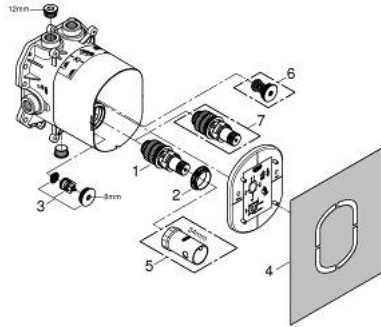

### PRODUCT DESCRIPTION

- for use with Grohtherm Special and Grohtherm F
- without finishing trim set
- flat installation depth 70 - 95 mm
- easy to install, premounted and tested unit
- GROHE TurboStat - compact cartridge with wax thermoelement
- two top outlets 1/2", lockable
- high flow rate up to 50 l/min by use of three outlets
- bottom outlet 1/2" can be used only with separate stop valve
- safe to install, stable built-in-box and protective cap
- fixation options for solid walls and dry cladding
- material for wall sealing included
- Aquadimmer-diverter for bath mixer or stop valve for shower mixer in finishing trim set
- body made of DR brass
- built-in non return valves and dirt strainers
- GROHE EcoJoy - less water, perfect flow
- min. recommended pressure 1.0 bar

### SPARE PARTS

- 1: Thermostatic compact cartridge 3/4" (Spare part-nr. 47483000)
- 2: retaining ring (Spare part-nr. 47765000)
- 3: Non-return valve (Spare part-nr. 47753000)
- 4: Seal kit (Spare part-nr. 48263000)
- 5: Socket spanner (Spare part-nr. 19332000)\*
- 6: Safety combination (EN 1717) (Spare part-nr. 29007000)\*
- 7: Thermostatic compact cartridge 3/4" for reverse waterways (Spare part-nr. 47186000)\*