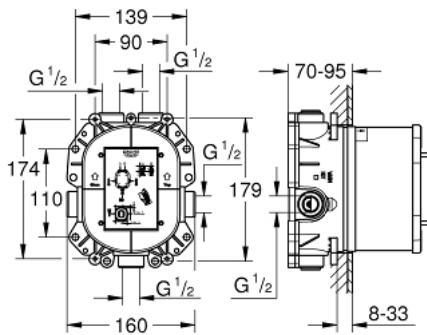

### PRODUCT DESCRIPTION

- for use with Grohtherm Special and Grohtherm F
- without finishing trim set
- flat installation depth 70 - 95 mm
- easy to install, premounted and tested unit
- GROHE TurboStat - compact cartridge with wax thermoelement
- two top outlets 1/2", lockable
- high flow rate up to 50 l/min by use of three outlets
- bottom outlet 1/2" can be used only with separate stop valve
- safe to install, stable built-in-box and protective cap
- fixation options for solid walls and dry cladding
- material for wall sealing included
- Aquadimmer-diverter for bath mixer or stop valve for shower mixer in finishing trim set
- body made of DR brass
- built-in non return valves and dirt strainers
- GROHE EcoJoy - less water, perfect flow
- min. recommended pressure 1.0 bar

### SPARE PARTS

- 1: Thermostatic compact cartridge 3/4" (Spare part-nr. 47483000)
- 2: retaining ring (Spare part-nr. 47765000)
- 3: Non-return valve (Spare part-nr. 47753000)
- 4: Seal kit (Spare part-nr. 48263000)
- 5: Socket spanner (Spare part-nr. 19332000)\*
- 6: Safety combination (EN 1717) (Spare part-nr. 29007000)\*
- 7: Thermostatic compact cartridge 3/4" for reverse waterways (Spare part-nr. 47186000)\*