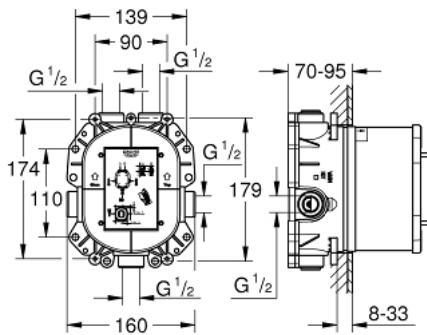

35 500 000 GROHE RAPIDO T THERMOSTATIC MIXER FOR CONCEALED INSTALLATION

PRODUCT DESCRIPTION

- for use with Grohtherm Special and Grohtherm F
- without finishing trim set
- flat installation depth 70 - 95 mm
- easy to install, premounted and tested unit
- GROHE TurboStat - compact cartridge with wax thermoelement
- two top outlets 1/2", lockable
- high flow rate up to 50 l/min by use of three outlets
- bottom outlet 1/2" can be used only with separate stop valve
- safe to install, stable built-in-box and protective cap
- fixation options for solid walls and dry cladding
- material for wall sealing included
- Aquadimmer-diverter for bath mixer or stop valve for shower mixer in finishing trim set
- body made of DR brass
- built-in non return valves and dirt strainers
- GROHE EcoJoy - Less water, perfect flow
- min. recommended pressure 1.0 bar

35 500 000 GROHE RAPIDO T THERMOSTATIC MIXER FOR CONCEALED INSTALLATION

SPARE PARTS

- 1: Thermostatic compact cartridge 3/4" (Spare part-nr. 47483000)
- 2: Fitting ring (Spare part-nr. 47765000)
- 3: Non-return valve (Spare part-nr. 47753000)
- 4: Seal kit (Spare part-nr. 48263000)
- 5: Socket spanner (Spare part-nr. 19332000)*
- 6: Safety combination (EN 1717) (Spare part-nr. 29007000)*
- 7: Thermostatic compact cartridge 3/4" for reverse waterways (Spare part-nr. 47186000)*