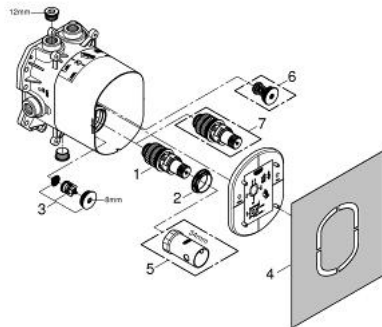

35 500 000 GROHE RAPIDO T THERMOSTATIC MIXER FOR CONCEALED INSTALLATION

PRODUCT DESCRIPTION

- for use with Grohtherm Special and Grohtherm F
- without finishing trim set
- flat installation depth 70 - 95 mm
- easy to install, premounted and tested unit
- GROHE TurboStat - compact cartridge with wax thermoelement
- two top outlets 1/2", lockable
- high flow rate up to 50 l/min by use of three outlets
- bottom outlet 1/2" can be used only with separate stop valve
- safe to install, stable built-in-box and protective cap
- fixation options for solid walls and dry cladding
- material for wall sealing included
- Aquadimmer-diverter for bath mixer or stop valve for shower mixer in finishing trim set
- body made of DR brass
- built-in non return valves and dirt strainers
- GROHE EcoJoy - Less water, perfect flow
- min. recommended pressure 1.0 bar

35 500 000 GROHE RAPIDO T THERMOSTATIC MIXER FOR CONCEALED INSTALLATION

SPARE PARTS

- 1: Thermostatic compact cartridge 3/4" (Spare part-nr. 47483000)
- 2: Fitting ring (Spare part-nr. 47765000)
- 3: Non-return valve (Spare part-nr. 47753000)
- 4: Seal kit (Spare part-nr. 48263000)
- 5: Socket spanner (Spare part-nr. 19332000)*
- 6: Safety combination (EN 1717) (Spare part-nr. 29007000)*
- 7: Thermostatic compact cartridge 3/4" for reverse waterways (Spare part-nr. 47186000)*