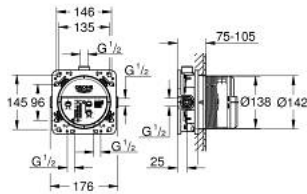

35 600 000 **RAPIDO SMARTBOX UNIVERSAL ROUGH-IN BOX, 1/2"**

PRODUCT DESCRIPTION

- 3 outlets 1/2"
- 2 inlets below, 1/2"
- installation depth 75-105 mm
- connection unit in DR brass
- pre-mounted flushing plug
- stable build-in box and protective cover
- fixation options for solid walls and dry cladding
- gasket
- without set for final installation

35 600 000 **RAPIDO SMARTBOX UNIVERSAL ROUGH-IN BOX, 1/2"**

SPARE PARTS

1: Seal kit (Spare part-nr. 48263000)*

* Optional accessories