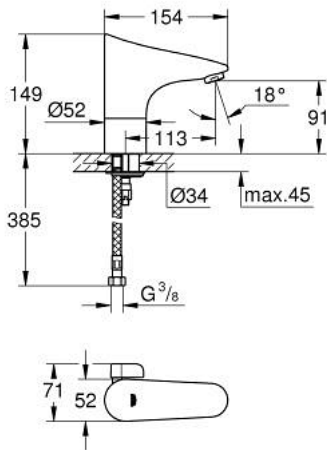

36 207 001 EUROPLUS E INFRA-RED ELECTRONIC BASIN MIXER 1/2" WITH MIXING DEVICE AND ADJUSTABLE TEMPERATURE LIMITER

PRODUCT DESCRIPTION

- Tyc: Chrome
- with infrared sensor for bi-directional communication for monitoring, configuration and servicing
- 6 V lithium battery, type CR-P2
- battery lifetime: approx. 7 years (150 actuations a day)
- GROHE LongLife finish
- GROHE EcoJoy - Less water, perfect flow
- maximum flow rate (at 3 bar): 5 l/min
- flexible connection hoses
- non return valve
- dirt strainers
- solenoid valve
- rapid installation system
- multistage battery status display
- 7 pre-set programs:
 - auto flush
 - thermal disinfection
 - cleaning mode
- additional functions and precise settings by remote control 36 407
- CE approved
- noise classification I in accordance with DIN 4109
- type of protection faucet IP 59K
- min. recommended pressure 1.0 bar

36 207 001 EUROPLUS E INFRA-RED ELECTRONIC BASIN MIXER 1/2" WITH MIXING DEVICE AND ADJUSTABLE TEMPERATURE LIMITER

SPARE PARTS

- 1: Screws (Spare part-nr. 4283100M)
 - 2: Mousseur (Spare part-nr. 48159000)
 - 3: Battery (Spare part-nr. 42886000)
 - 4: Solenoid valve (Spare part-nr. 42229000)
 - 4.1: Dirt strainer (Spare part-nr. 42798000)
 - 5: Sealing washer (Spare part-nr. 4283600M)
 - 6: Mixer spindle with lever (Spare part-nr. 42839000)
 - 6.1: Mixing lever (Spare part-nr. 42838000)
 - 6.2: Sealing washer (Spare part-nr. 4284000M)
 - 7: Fixing set (Spare part-nr. 42841000)
 - 8: Filter (Spare part-nr. 4241300M)
 - 9: Remote control (Spare part-nr. 36407001)*
 - 10: Hidden mixing device (Spare part-nr. 36209000)*
 - 11: Mousseur (Spare part-nr. 36133000)*
 - 12: Socket (Spare part-nr. 36210000)*
 - 13: Mounting wrench (Spare part-nr. 19017000)*
- * Optional accessories