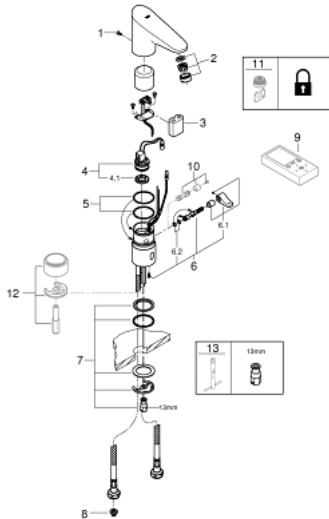

36 207 001 EUROPLUS E INFRA-RED ELECTRONIC BASIN MIXER 1/2" WITH MIXING DEVICE AND ADJUSTABLE TEMPERATURE LIMITER

PRODUCT DESCRIPTION

- Tyc: Chrome
- with infrared sensor for bi-directional communication for monitoring, configuration and servicing
- 6 V lithium battery, type CR-P2
- battery lifetime: approx. 7 years (150 actuations a day)
- GROHE LongLife finish
- GROHE EcoJoy - Less water, perfect flow
- maximum flow rate (at 3 bar): 5 l/min
- flexible connection hoses
- non return valve
- dirt strainers
- solenoid valve
- rapid installation system
- multistage battery status display
- 7 pre-set programs:
 - auto flush
 - thermal disinfection
 - cleaning mode
- additional functions and precise settings by remote control 36 407
- CE approved
- noise classification I in accordance with DIN 4109
- type of protection faucet IP 59K
- min. recommended pressure 1.0 bar

36 207 001 EUROPLUS E INFRA-RED ELECTRONIC BASIN MIXER 1/2" WITH MIXING DEVICE AND ADJUSTABLE TEMPERATURE LIMITER

SPARE PARTS

- 1: Screws (Spare part-nr. 4283100M)
 - 2: Mousseur (Spare part-nr. 48159000)
 - 3: Battery (Spare part-nr. 42886000)
 - 4: Solenoid valve (Spare part-nr. 42229000)
 - 4.1: Dirt strainer (Spare part-nr. 42798000)
 - 5: Sealing washer (Spare part-nr. 4283600M)
 - 6: Mixer spindle with lever (Spare part-nr. 42839000)
 - 6.1: Mixing lever (Spare part-nr. 42838000)
 - 6.2: Sealing washer (Spare part-nr. 4284000M)
 - 7: Fixing set (Spare part-nr. 42841000)
 - 8: Filter (Spare part-nr. 4241300M)
 - 9: Remote control (Spare part-nr. 36407001)*
 - 10: Hidden mixing device (Spare part-nr. 36209000)*
 - 11: Mousseur (Spare part-nr. 36133000)*
 - 12: Socket (Spare part-nr. 36210000)*
 - 13: Mounting wrench (Spare part-nr. 19017000)*
- * Optional accessories