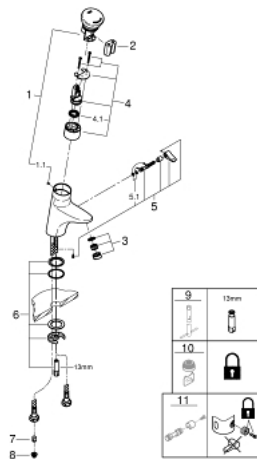

36 233 000 EURODISC SE SELF-CLOSING BASIN MIXER WITH MIXING DEVICE AND ADJUSTABLE TEMPERATURE LIMITER

PRODUCT DESCRIPTION

- Colour: chrome
- 6 V lithium battery, type CR-P2
- GROHE LongLife finish
- maximum flow rate (at 3 bar): 5.5 l/min
- flexible connection hoses
- non-return valves with integrated dirt strainers
- rapid installation system
- start-stop function
- self-closing electronic
- safety stop after 180 sec.
- external access to flow time adjustment
- Flow time infinitely adjustable from 2-180 sec.
- Automatic flushing: 5 min after 3 days without use
- thermal desinfection for 3,5 or 11 min
- CE approved
- type of protection faucet IP 59K
- min. recommended pressure 1.0 bar

36 233 000 EURODISC SE SELF-CLOSING BASIN MIXER WITH MIXING DEVICE AND ADJUSTABLE TEMPERATURE LIMITER

SPARE PARTS

- 1: Cap (Spare part-nr. 43071000)
 - 1.1: Screw (Spare part-nr. 4346200M)
 - 2: Battery (Spare part-nr. 42886000)
 - 3: Mousseur (Spare part-nr. 42832000)
 - 4: Solenoid valve (Spare part-nr. 43532000)
 - 4.1: Filter (Spare part-nr. 42798000)
 - 5: Lever (Spare part-nr. 42839000)
 - 5.1: Mixing lever (Spare part-nr. 42838000)
 - 5.2: Sealing washer (Spare part-nr. 4284000M)
 - 6: Fixing set (Spare part-nr. 42841000)
 - 7: Non-return valve (Spare part-nr. 4257200M)
 - 8: Filter (Spare part-nr. 4241300M)
 - 9: Mounting wrench (Spare part-nr. 19017000)*
 - 10: Mousseur (Spare part-nr. 36133000)*
 - 11: Hidden mixing device (Spare part-nr. 36209000)*
- * Optional accessories