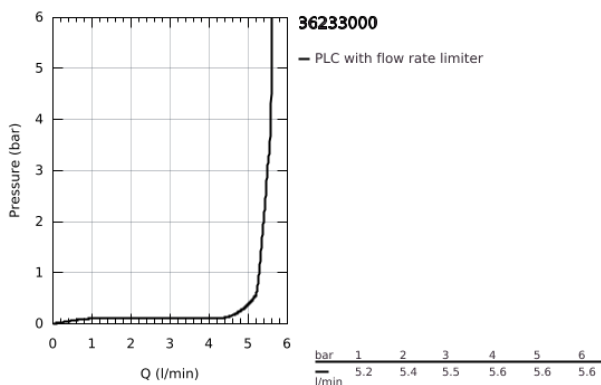

36 233 000 EURODISC SE SELF-CLOSING BASIN MIXER WITH MIXING DEVICE AND ADJUSTABLE TEMPERATURE LIMITER

PRODUCT DESCRIPTION

- Colour: chrome
- 6 V lithium battery, type CR-P2
- GROHE LongLife finish
- maximum flow rate (at 3 bar): 5.5 l/min
- flexible connection hoses
- non-return valves with integrated dirt strainers
- rapid installation system
- start-stop function
- self-closing electronic
- safety stop after 180 sec.
- external access to flow time adjustment
- Flow time infinitely adjustable from 2-180 sec.
- Automatic flushing: 5 min after 3 days without use
- thermal desinfection for 3,5 or 11 min
- CE approved
- type of protection faucet IP 59K
- min. recommended pressure 1.0 bar

36 233 000 EURODISC SE SELF-CLOSING BASIN MIXER WITH MIXING DEVICE AND ADJUSTABLE TEMPERATURE LIMITER

SPARE PARTS

- 1: Cap (Spare part-nr. 43071000)
 - 1.1: Screw (Spare part-nr. 4346200M)
 - 2: Battery (Spare part-nr. 42886000)
 - 3: Mousseur (Spare part-nr. 42832000)
 - 4: Solenoid valve (Spare part-nr. 43532000)
 - 4.1: Filter (Spare part-nr. 42798000)
 - 5: Lever (Spare part-nr. 42839000)
 - 5.1: Mixing lever (Spare part-nr. 42838000)
 - 5.2: Sealing washer (Spare part-nr. 4284000M)
 - 6: Fixing set (Spare part-nr. 42841000)
 - 7: Non-return valve (Spare part-nr. 4257200M)
 - 8: Filter (Spare part-nr. 4241300M)
 - 9: Mounting wrench (Spare part-nr. 19017000)*
 - 10: Mousseur (Spare part-nr. 36133000)*
 - 11: Hidden mixing device (Spare part-nr. 36209000)*
- * Optional accessories