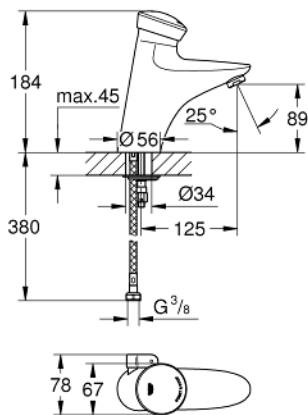

36 233 000 EURODISC SE SELF-CLOSING BASIN MIXER WITH MIXING DEVICE AND ADJUSTABLE TEMPERATURE LIMITER

PRODUCT DESCRIPTION

- Colour: chrome
- 6 V lithium battery, type CR-P2
- GROHE LongLife finish
- maximum flow rate (at 3 bar): 5.5 l/min
- flexible connection hoses
- non-return valves with integrated dirt strainers
- rapid installation system
- start-stop function
- self-closing electronic
- safety stop after 180 sec.
- external access to flow time adjustment
- Flow time infinitely adjustable from 2-180 sec.
- Automatic flushing: 5 min after 3 days without use
- thermal desinfection for 3,5 or 11 min
- CE approved
- type of protection faucet IP 59K
- min. recommended pressure 1.0 bar

36 233 000 EURODISC SE SELF-CLOSING BASIN MIXER WITH MIXING DEVICE AND ADJUSTABLE TEMPERATURE LIMITER

SPARE PARTS

- 1: Cap (Spare part-nr. 43071000)
 - 1.1: Screw (Spare part-nr. 4346200M)
 - 2: Battery (Spare part-nr. 42886000)
 - 3: Mousseur (Spare part-nr. 42832000)
 - 4: Solenoid valve (Spare part-nr. 43532000)
 - 4.1: Filter (Spare part-nr. 42798000)
 - 5: Lever (Spare part-nr. 42839000)
 - 5.1: Mixing lever (Spare part-nr. 42838000)
 - 5.2: Sealing washer (Spare part-nr. 4284000M)
 - 6: Fixing set (Spare part-nr. 42841000)
 - 7: Non-return valve (Spare part-nr. 4257200M)
 - 8: Filter (Spare part-nr. 4241300M)
 - 9: Mounting wrench (Spare part-nr. 19017000)*
 - 10: Mousseur (Spare part-nr. 36133000)*
 - 11: Hidden mixing device (Spare part-nr. 36209000)*
- * Optional accessories