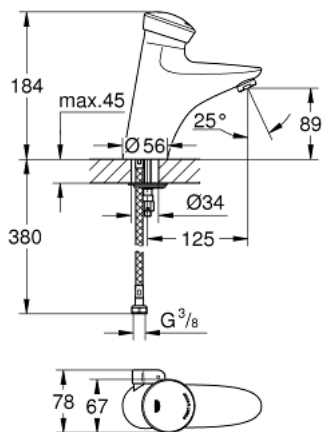

36 233 000 EURODISC SE SELF-CLOSING BASIN MIXER WITH MIXING DEVICE AND ADJUSTABLE TEMPERATURE LIMITER

PRODUCT DESCRIPTION

- Tyc: Chrome
- 6 V lithium battery, type CR-P2
- GROHE LongLife finish
- maximum flow rate (at 3 bar): 5.5 l/min
- flexible connection hoses
- non-return valves with integrated dirt strainers
- rapid installation system
- start-stop function
- electronic control of operating time
- safety stop after 180 sec.
- functions to activate with tip code
- flow time infinitely adjustable from 2-180 sec.
- automatic flushing: 5 min after 3 days without use
- activation of permanent run for thermal disinfection for 3.5 or 11 min
- CE approved
- type of protection faucet IP 59K
- min. recommended pressure 1.0 bar

36 233 000 EURODISC SE SELF-CLOSING BASIN MIXER WITH MIXING DEVICE AND ADJUSTABLE TEMPERATURE LIMITER

SPARE PARTS

- 1: Cap (Spare part-nr. 43071000)
- 1.1: Screw (Spare part-nr. 4346200M)
- 2: Battery (Spare part-nr. 42886000)
- 3: Mousseur (Spare part-nr. 42832000)
- 4: Solenoid valve (Spare part-nr. 43532000)
- 4.1: Dirt strainer (Spare part-nr. 42798000)
- 5: Mixer spindle with lever (Spare part-nr. 42839000)
- 5.1: Mixing lever (Spare part-nr. 42838000)
- 5.2: Sealing washer (Spare part-nr. 4284000M)
- 6: Fixing set (Spare part-nr. 42841000)
- 7: Non-return valve (Spare part-nr. 4257200M)
- 8: Filter (Spare part-nr. 4241300M)
- 9: Mounting wrench (Spare part-nr. 19017000)*
- 10: Mousseur (Spare part-nr. 36133000)*
- 11: Hidden mixing device (Spare part-nr. 36209000)*