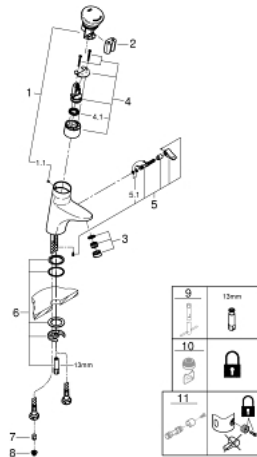

36 233 000 EURODISC SE SELF-CLOSING BASIN MIXER WITH MIXING DEVICE AND ADJUSTABLE TEMPERATURE LIMITER

PRODUCT DESCRIPTION

- Tyc: Chrome
- 6 V lithium battery, type CR-P2
- GROHE LongLife finish
- maximum flow rate (at 3 bar): 5.5 l/min
- flexible connection hoses
- non-return valves with integrated dirt strainers
- rapid installation system
- start-stop function
- electronic control of operating time
- safety stop after 180 sec.
- functions to activate with tip code
- flow time infinitely adjustable from 2-180 sec.
- automatic flushing: 5 min after 3 days without use
- activation of permanent run for thermal disinfection for 3.5 or 11 min
- CE approved
- type of protection faucet IP 59K
- min. recommended pressure 1.0 bar

36 233 000 EURODISC SE SELF-CLOSING BASIN MIXER WITH MIXING DEVICE AND ADJUSTABLE TEMPERATURE LIMITER

SPARE PARTS

- 1: Cap (Spare part-nr. 43071000)
- 1.1: Screw (Spare part-nr. 4346200M)
- 2: Battery (Spare part-nr. 42886000)
- 3: Mousseur (Spare part-nr. 42832000)
- 4: Solenoid valve (Spare part-nr. 43532000)
- 4.1: Dirt strainer (Spare part-nr. 42798000)
- 5: Mixer spindle with lever (Spare part-nr. 42839000)
- 5.1: Mixing lever (Spare part-nr. 42838000)
- 5.2: Sealing washer (Spare part-nr. 4284000M)
- 6: Fixing set (Spare part-nr. 42841000)
- 7: Non-return valve (Spare part-nr. 4257200M)
- 8: Filter (Spare part-nr. 4241300M)
- 9: Mounting wrench (Spare part-nr. 19017000)*
- 10: Mousseur (Spare part-nr. 36133000)*
- 11: Hidden mixing device (Spare part-nr. 36209000)*