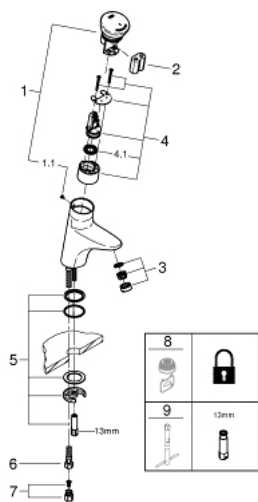

## 36 249 000 EURODISC SE SELF-CLOSING BASIN TAP 1/2"

### PRODUCT DESCRIPTION

- Colour: chrome
- 6 V lithium battery, type CR-P2
- for cold or premixed water
- marking: blue
- GROHE LongLife finish
- GROHE EcoJoy - less water, perfect flow
- maximum flow rate (at 3 bar): 5.5 l/min
- flexible connection hose
- dirt strainer
- rapid installation system
- start-stop function
- self-closing electronic
- safety stop after 180 sec.
- external access to flow time adjustment
- Flow time infinitely adjustable from 2-180 sec.
- Automatic flushing: 5 min after 3 days without use
- thermal disinfection for 3,5 or 11 min
- CE approved
- type of protection faucet IP 59K

### SPARE PARTS

- 1: Cover (Spare part-nr. 43113000)
  - 1.1: Screw (Spare part-nr. 4346200M)
  - 2: Battery (Spare part-nr. 42886000)
  - 3: Mousseur (Spare part-nr. 42832000)
  - 4: Solenoid valve (Spare part-nr. 43532000)
  - 4.1: Filter (Spare part-nr. 42798000)
  - 5: Fixing set (Spare part-nr. 42841000)
  - 6: Connection hose (Spare part-nr. 46255000)
  - 7: Filter (Spare part-nr. 43293000)
  - 8: Mousseur (Spare part-nr. 36133000)\*
  - 9: Mounting wrench (Spare part-nr. 19017000)\*
- \* Optional accessories