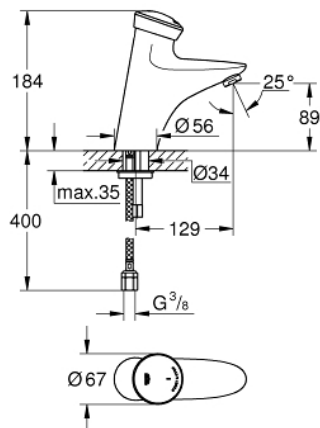

## 36 249 000 EURODISC SE SELF-CLOSING BASIN TAP 1/2"

### PRODUCT DESCRIPTION

- Colour: chrome
- 6 V lithium battery, type CR-P2
- for cold or premixed water
- marking: blue
- GROHE LongLife finish
- GROHE EcoJoy - less water, perfect flow
- maximum flow rate (at 3 bar): 5.5 l/min
- flexible connection hose
- dirt strainer
- rapid installation system
- start-stop function
- self-closing electronic
- safety stop after 180 sec.
- external access to flow time adjustment
- Flow time infinitely adjustable from 2-180 sec.
- Automatic flushing: 5 min after 3 days without use
- thermal disinfection for 3,5 or 11 min
- CE approved
- type of protection faucet IP 59K

### SPARE PARTS

- 1: Cover (Spare part-nr. 43113000)
  - 1.1: Screw (Spare part-nr. 4346200M)
  - 2: Battery (Spare part-nr. 42886000)
  - 3: Mousseur (Spare part-nr. 42832000)
  - 4: Solenoid valve (Spare part-nr. 43532000)
  - 4.1: Filter (Spare part-nr. 42798000)
  - 5: Fixing set (Spare part-nr. 42841000)
  - 6: Connection hose (Spare part-nr. 46255000)
  - 7: Filter (Spare part-nr. 43293000)
  - 8: Mousseur (Spare part-nr. 36133000)\*
  - 9: Mounting wrench (Spare part-nr. 19017000)\*
- \* Optional accessories