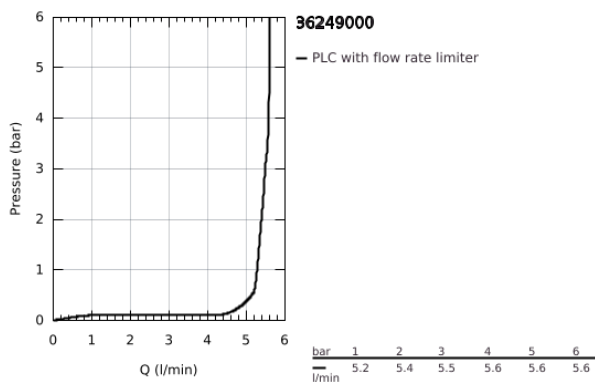

## 36 249 000 EURODISC SE SELF-CLOSING BASIN TAP 1/2"

### PRODUCT DESCRIPTION

- Colour: chrome
- 6 V lithium battery, type CR-P2
- for cold or premixed water
- marking: blue
- GROHE LongLife finish
- GROHE EcoJoy - less water, perfect flow
- maximum flow rate (at 3 bar): 5.5 l/min
- flexible connection hose
- dirt strainer
- rapid installation system
- start-stop function
- self-closing electronic
- safety stop after 180 sec.
- external access to flow time adjustment
- Flow time infinitely adjustable from 2-180 sec.
- Automatic flushing: 5 min after 3 days without use
- thermal disinfection for 3,5 or 11 min
- CE approved
- type of protection faucet IP 59K