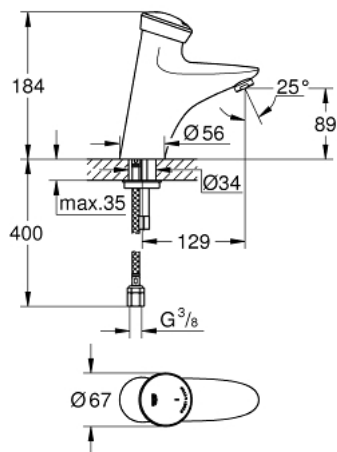

36 249 000 EURODISC SE SELF-CLOSING BASIN TAP 1/2" WITHOUT MIXING DEVICE

PRODUCT DESCRIPTION

- Tyc: Chrome
- 6 V lithium battery, type CR-P2
- for cold or premixed water
- marking: blue
- GROHE LongLife finish
- GROHE EcoJoy - Less water, perfect flow
- maximum flow rate (at 3 bar): 5.5 l/min
- flexible connection hose
- dirt strainer
- rapid installation system
- start-stop function
- electronic control of operating time
- safety stop after 180 sec.
- functions to activate with tip code
- flow time infinitely adjustable from 2-180 sec.
- automatic flushing: 5 min after 3 days without use
- activation of permanent run for thermal disinfection for 3.5 or 11 min
- CE approved
- type of protection faucet IP 59K

36 249 000 EURODISC SE SELF-CLOSING BASIN TAP 1/2" WITHOUT MIXING DEVICE

SPARE PARTS

- 1: Cover (Spare part-nr. 43113000)
 - 1.1: Screw (Spare part-nr. 4346200M)
 - 2: Battery (Spare part-nr. 42886000)
 - 3: Mousseur (Spare part-nr. 42832000)
 - 4: Solenoid valve (Spare part-nr. 43532000)
 - 4.1: Dirt strainer (Spare part-nr. 42798000)
 - 5: Fixing set (Spare part-nr. 42841000)
 - 6: Connection hose (Spare part-nr. 46255000)
 - 7: Dirt strainer (Spare part-nr. 43293000)
 - 8: Mousseur (Spare part-nr. 36133000)*
 - 9: Mounting wrench (Spare part-nr. 19017000)*
- * Optional accessories