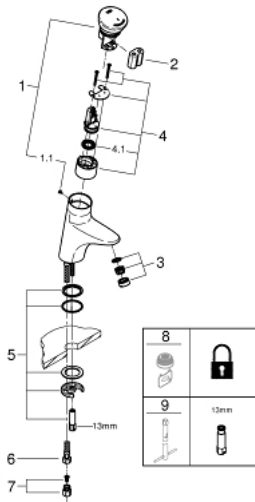

36 249 000 EURODISC SE SELF-CLOSING BASIN TAP 1/2" WITHOUT MIXING DEVICE

PRODUCT DESCRIPTION

- Tyc: Chrome
- 6 V lithium battery, type CR-P2
- for cold or premixed water
- marking: blue
- GROHE LongLife finish
- GROHE EcoJoy - Less water, perfect flow
- maximum flow rate (at 3 bar): 5.5 l/min
- flexible connection hose
- dirt strainer
- rapid installation system
- start-stop function
- electronic control of operating time
- safety stop after 180 sec.
- functions to activate with tip code
- flow time infinitely adjustable from 2-180 sec.
- automatic flushing: 5 min after 3 days without use
- activation of permanent run for thermal disinfection for 3.5 or 11 min
- CE approved
- type of protection faucet IP 59K

36 249 000 EURODISC SE SELF-CLOSING BASIN TAP 1/2" WITHOUT MIXING DEVICE

SPARE PARTS

- 1: Cover (Spare part-nr. 43113000)
 - 1.1: Screw (Spare part-nr. 4346200M)
 - 2: Battery (Spare part-nr. 42886000)
 - 3: Mousseur (Spare part-nr. 42832000)
 - 4: Solenoid valve (Spare part-nr. 43532000)
 - 4.1: Dirt strainer (Spare part-nr. 42798000)
 - 5: Fixing set (Spare part-nr. 42841000)
 - 6: Connection hose (Spare part-nr. 46255000)
 - 7: Dirt strainer (Spare part-nr. 43293000)
 - 8: Mousseur (Spare part-nr. 36133000)*
 - 9: Mounting wrench (Spare part-nr. 19017000)*
- * Optional accessories