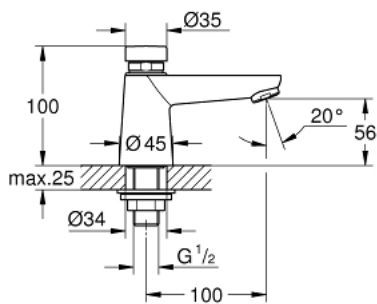

## 36 265 000 EUROSMART COSMOPOLITAN T SELF-CLOSING PILLAR TAP 1/2"

### PRODUCT DESCRIPTION

- Colour: chrome
- for cold or premixed water
- marking: blue/red
- GROHE LongLife finish
- GROHE EcoJoy - less water, perfect flow
- maximum flow rate (at 3 bar): 5 l/min
- 3 adjustable flow times: short - medium - long (factory setting: short), approx. 7, 15, 30 sec (pressure dependent)
- min. recommended pressure 1.0 bar

36 265 000 **EUROSMART COSMOPOLITAN T SELF-CLOSING PILLAR TAP 1/2"**

**SPARE PARTS**

- 1: Cartridge (Spare part-nr. 42383000)
- 1.1: Seal kit (Spare part-nr. 4271500M)
- 1.2: Rings (Spare part-nr. 4282000M)
- 2: Mousseur (Spare part-nr. 48159000)
- 3: Shank mounting kit (Spare part-nr. 45004000)