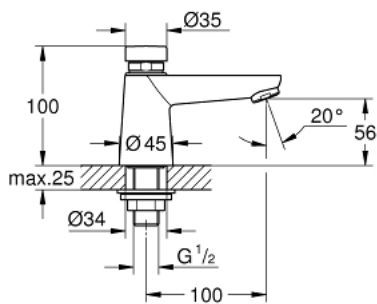

36 265 000 EUROECO COSMOPOLITAN T SELF-CLOSING PILLAR TAP 1/2"

PRODUCT DESCRIPTION

- Colour: chrome
- for cold or premixed water
- marking: blue/red
- GROHE LongLife finish
- GROHE EcoJoy - less water, perfect flow
- maximum flow rate (at 3 bar): 5 l/min
- 3 adjustable flow times: short - medium - long (factory setting: short), approx. 7, 15, 30 sec (pressure dependent)
- min. recommended pressure 1.0 bar

36 265 000 **EUROECO COSMOPOLITAN T SELF-CLOSING PILLAR TAP 1/2"**

SPARE PARTS

- 1: Cartridge (Spare part-nr. 42383000)
- 1.1: Seal kit (Spare part-nr. 4271500M)
- 1.2: Rings (Spare part-nr. 4282000M)
- 2: Mousseur (Spare part-nr. 48159000)
- 3: Shank mounting kit (Spare part-nr. 45004000)