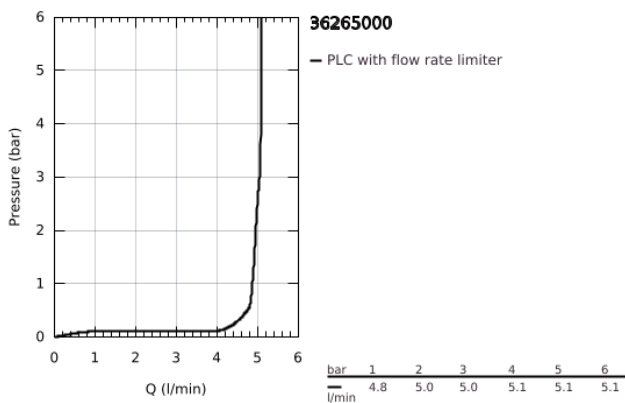

36 265 000 EUROECO COSMOPOLITAN T SELF-CLOSING PILLAR TAP 1/2"

PRODUCT DESCRIPTION

- Colour: chrome
- for cold or premixed water
- marking: blue/red
- GROHE LongLife finish
- GROHE EcoJoy - less water, perfect flow
- maximum flow rate (at 3 bar): 5 l/min
- 3 adjustable flow times: short - medium - long (factory setting: short), approx. 7, 15, 30 sec (pressure dependent)
- min. recommended pressure 1.0 bar

36 265 000 **EUROECO COSMOPOLITAN T SELF-CLOSING PILLAR TAP 1/2"**

SPARE PARTS

- 1: Cartridge (Spare part-nr. 42383000)
- 1.1: Seal kit (Spare part-nr. 4271500M)
- 1.2: Rings (Spare part-nr. 4282000M)
- 2: Mousseur (Spare part-nr. 48159000)
- 3: Shank mounting kit (Spare part-nr. 45004000)