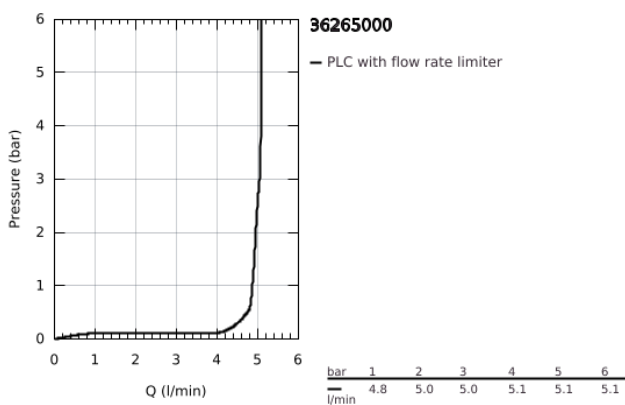

## 36 265 000 EUROSMART COSMOPOLITAN T SELF-CLOSING PILLAR TAP 1/2"

### PRODUCT DESCRIPTION

- Colour: chrome
- for cold or premixed water
- marking: blue/red
- GROHE LongLife finish
- GROHE EcoJoy - less water, perfect flow
- maximum flow rate (at 3 bar): 5 l/min
- 3 adjustable flow times: short - medium - long (factory setting: short), approx. 7, 15, 30 sec (pressure dependent)
- min. recommended pressure 1.0 bar

36 265 000 **EUROSMART COSMOPOLITAN T SELF-CLOSING PILLAR TAP 1/2"**

**SPARE PARTS**

- 1: Cartridge (Spare part-nr. 42383000)
- 1.1: Seal kit (Spare part-nr. 4271500M)
- 1.2: Rings (Spare part-nr. 4282000M)
- 2: Mousseur (Spare part-nr. 48159000)
- 3: Shank mounting kit (Spare part-nr. 45004000)