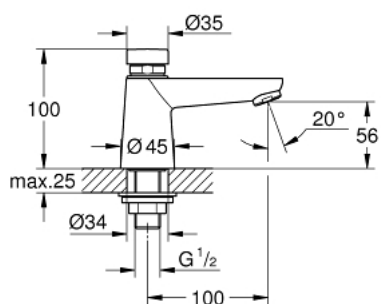

36 265 000 EUROECO COSMOPOLITAN T SELF-CLOSING PILLAR TAP 1/2"

PRODUCT DESCRIPTION

- Tyc: Chrome
- for cold or premixed water
- marking: blue/red
- GROHE LongLife finish
- GROHE EcoJoy - Less water, perfect flow
- maximum flow rate (at 3 bar): 5 l/min
- 3 adjustable flow times: short - medium - long (factory setting: short), approx. 7, 15, 30 sec (pressure dependent)
- min. recommended pressure 1.0 bar

36 265 000 **EUROECO COSMOPOLITAN T SELF-CLOSING PILLAR TAP 1/2"**

SPARE PARTS

- 1: Cartridge (Spare part-nr. 42383000)
- 1.1: Seal kit (Spare part-nr. 4271500M)
- 1.2: Rings (Spare part-nr. 4282000M)
- 2: Mousseur (Spare part-nr. 48159000)
- 3: Shank mounting kit (Spare part-nr. 45004000)