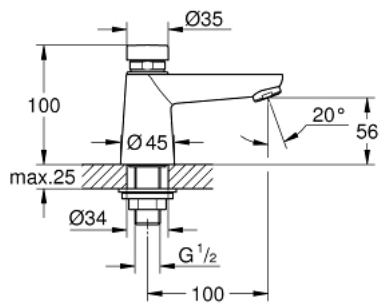

## 36 265 000 EUROSMART COSMOPOLITAN T SELF-CLOSING PILLAR TAP 1/2"

### PRODUCT DESCRIPTION

- Tyc: Chrome
- for cold or premixed water
- marking: blue/red
- GROHE LongLife finish
- GROHE EcoJoy - Less water, perfect flow
- maximum flow rate (at 3 bar): 5 l/min
- 3 adjustable flow times: short - medium - long (factory setting: short), approx. 7, 15, 30 sec (pressure dependent)
- min. recommended pressure 1.0 bar

### SPARE PARTS

- 1: Cartridge (Spare part-nr. 42383000)
- 1.1: Seal kit (Spare part-nr. 4271500M)
- 1.2: Rings (Spare part-nr. 4282000M)
- 2: Mousseur (Spare part-nr. 48159000)
- 3: Shank mounting kit (Spare part-nr. 45004000)