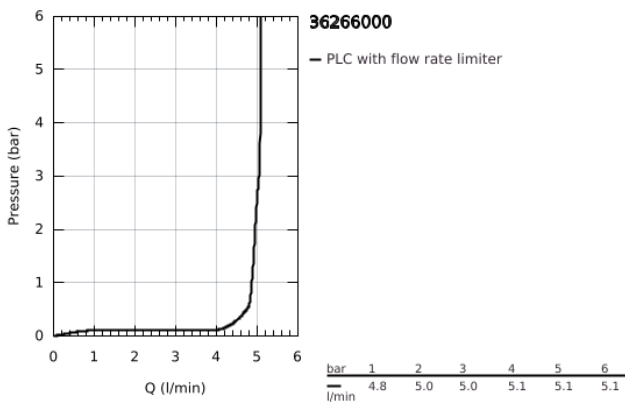

36 266 000 EUROSMART COSMOPOLITAN T SELF-CLOSING PILLAR TAP 1/2", WALL MOUNTED

PRODUCT DESCRIPTION

- Colour: chrome
- for cold or premixed water
- marking: blue/red
- GROHE LongLife finish
- GROHE EcoJoy - less water, perfect flow
- maximum flow rate (at 3 bar): 5 l/min
- flow limiter
- 3 adjustable flow times: short - medium - long (factory setting: short), approx. 7, 15, 30 sec (pressure dependent)
- escutcheon
- min. recommended pressure 1.0 bar

36 266 000 **EUROSMART COSMOPOLITAN T SELF-CLOSING PILLAR TAP 1/2", WALL MOUNTED**

SPARE PARTS

1: Cartridge (Spare part-nr. 42383000)

1.1: Seal kit (Spare part-nr. 4271500M)

1.2: Rings (Spare part-nr. 4282000M)