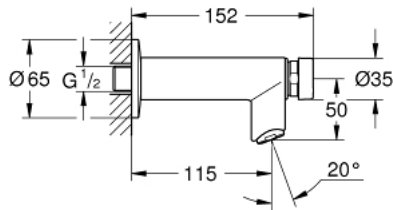

36 266 000 EUROECO COSMOPOLITAN T SELF-CLOSING PILLAR TAP 1/2", WALL MOUNTED

PRODUCT DESCRIPTION

- Colour: chrome
- for cold or premixed water
- marking: blue/red
- GROHE LongLife finish
- GROHE EcoJoy - less water, perfect flow
- maximum flow rate (at 3 bar): 5 l/min
- flow limiter
- 3 adjustable flow times: short - medium - long (factory setting: short), approx. 7, 15, 30 sec (pressure dependent)
- escutcheon
- min. recommended pressure 1.0 bar

36 266 000 **EUROECO COSMOPOLITAN T SELF-CLOSING PILLAR TAP 1/2", WALL MOUNTED**

SPARE PARTS

1: Cartridge (Spare part-nr. 42383000)

1.1: Seal kit (Spare part-nr. 4271500M)

1.2: Rings (Spare part-nr. 4282000M)

2: Mousseur (Spare part-nr. 48159000)