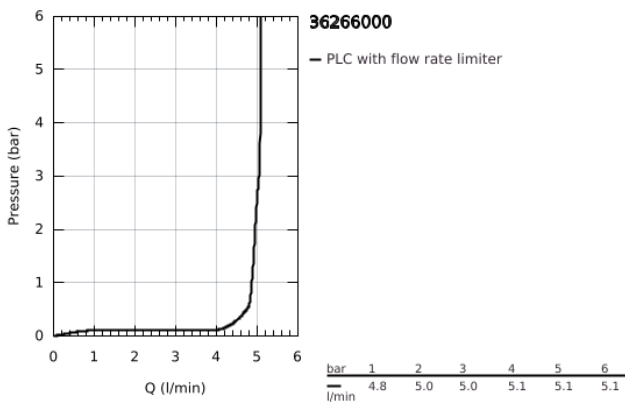

36 266 000 EUROECO COSMOPOLITAN T SELF-CLOSING PILLAR TAP 1/2", WALL MOUNTED

PRODUCT DESCRIPTION

- Colour: chrome
- for cold or premixed water
- marking: blue/red
- GROHE LongLife finish
- GROHE EcoJoy - less water, perfect flow
- maximum flow rate (at 3 bar): 5 l/min
- flow limiter
- 3 adjustable flow times: short - medium - long (factory setting: short), approx. 7, 15, 30 sec (pressure dependent)
- escutcheon
- min. recommended pressure 1.0 bar

36 266 000 **EUROECO COSMOPOLITAN T SELF-CLOSING PILLAR TAP 1/2", WALL MOUNTED**

SPARE PARTS

1: Cartridge (Spare part-nr. 42383000)

1.1: Seal kit (Spare part-nr. 4271500M)

1.2: Rings (Spare part-nr. 4282000M)