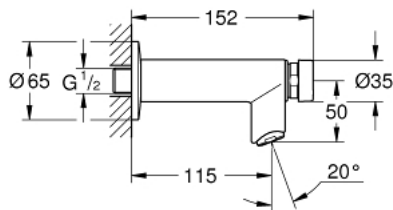

36 266 000 EUROSMART COSMOPOLITAN T SELF-CLOSING PILLAR TAP 1/2", WALL MOUNTED

PRODUCT DESCRIPTION

- Colour: chrome
- for cold or premixed water
- marking: blue/red
- GROHE LongLife finish
- GROHE EcoJoy - less water, perfect flow
- maximum flow rate (at 3 bar): 5 l/min
- flow limiter
- 3 adjustable flow times: short - medium - long (factory setting: short), approx. 7, 15, 30 sec (pressure dependent)
- escutcheon
- min. recommended pressure 1.0 bar

36 266 000 **EUROSMART COSMOPOLITAN T SELF-CLOSING PILLAR TAP 1/2", WALL MOUNTED**

SPARE PARTS

1: Cartridge (Spare part-nr. 42383000)

1.1: Seal kit (Spare part-nr. 4271500M)

1.2: Rings (Spare part-nr. 4282000M)

2: Mousseur (Spare part-nr. 48159000)