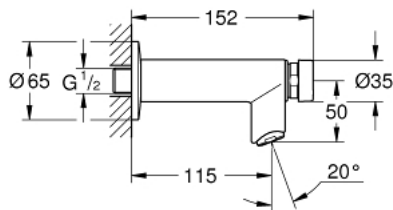

## 36 266 000 EUROSMART COSMOPOLITAN T SELF-CLOSING PILLAR TAP 1/2", WALL MOUNTED

### PRODUCT DESCRIPTION

- Tyc: Chrome
- for cold or premixed water
- marking: blue/red
- GROHE LongLife finish
- GROHE EcoJoy - Less water, perfect flow
- maximum flow rate (at 3 bar): 5 l/min
- flow limiter
- 3 adjustable flow times: short - medium - long (factory setting: short), approx. 7, 15, 30 sec (pressure dependent)
- escutcheon
- min. recommended pressure 1.0 bar

36 266 000 **EUROSMART COSMOPOLITAN T SELF-CLOSING PILLAR TAP 1/2", WALL MOUNTED**

**SPARE PARTS**

1: Cartridge (Spare part-nr. 42383000)

1.1: Seal kit (Spare part-nr. 4271500M)

1.2: Rings (Spare part-nr. 4282000M)

2: Mousseur (Spare part-nr. 48159000)