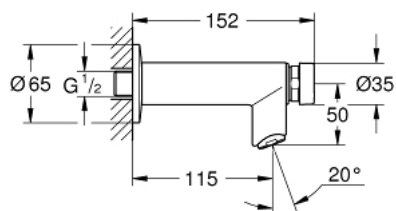

### PRODUCT DESCRIPTION

- Tyc: Chrome
- for cold or premixed water
- marking: blue/red
- GROHE LongLife finish
- GROHE EcoJoy - Less water, perfect flow
- maximum flow rate (at 3 bar): 5 l/min
- flow limiter
- 3 adjustable flow times: short - medium - long (factory setting: short), approx. 7, 15, 30 sec (pressure dependent)
- escutcheon
- min. recommended pressure 1.0 bar

36 266 000 **EUROECO COSMOPOLITAN T SELF-CLOSING PILLAR TAP 1/2", WALL MOUNTED**

**SPARE PARTS**

1: Cartridge (Spare part-nr. 42383000)

1.1: Seal kit (Spare part-nr. 4271500M)

1.2: Rings (Spare part-nr. 4282000M)

2: Mousseur (Spare part-nr. 48159000)