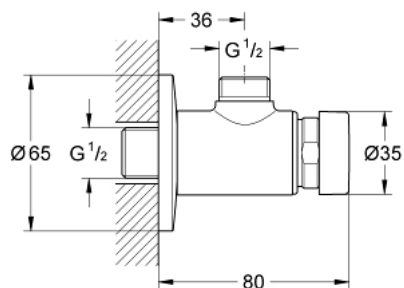

36 267 000 EUROECO COSMOPOLITAN T SELF-CLOSING SHOWER VALVE 1/2"

PRODUCT DESCRIPTION

- Colour: chrome
- exposed installation
- for cold or premixed water
- marking: blue/red
- GROHE LongLife finish
- 3 adjustable flow times: short - medium - long (factory setting: medium), approx. 7, 15, 30 sec (pressure dependent)
- escutcheon
- min. recommended pressure 1.0 bar

36 267 000 EUROECO COSMOPOLITAN T SELF-CLOSING SHOWER VALVE 1/2"

SPARE PARTS

1: Cartridge (Spare part-nr. 42383000)

1.1: Seal kit (Spare part-nr. 4271500M)

1.2: Rings (Spare part-nr. 4282000M)

2: Adapter (Spare part-nr. 42706000)*