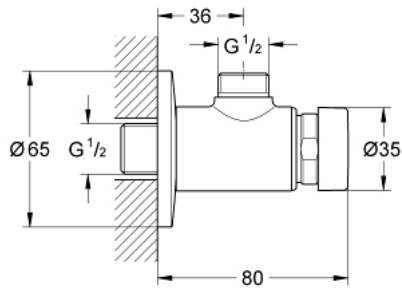

36 267 000 **EUROSMART COSMOPOLITAN T SELF-CLOSING SHOWER VALVE 1/2"**

PRODUCT DESCRIPTION

- Colour: chrome
- exposed installation
- for cold or premixed water
- marking: blue/red
- GROHE LongLife finish
- 3 adjustable flow times: short - medium - long (factory setting: medium), approx. 7, 15, 30 sec (pressure dependent)
- escutcheon
- min. recommended pressure 1.0 bar

36 267 000 **EUROSMART COSMOPOLITAN T SELF-CLOSING SHOWER VALVE 1/2"**

SPARE PARTS

1: Cartridge (Spare part-nr. 42383000)

1.1: Seal kit (Spare part-nr. 4271500M)

1.2: Rings (Spare part-nr. 4282000M)

2: Adapter (Spare part-nr. 42706000)*