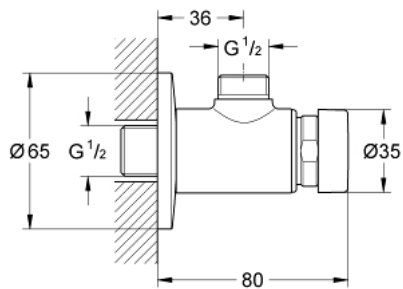

36 267 000 EUROECO COSMOPOLITAN T SELF-CLOSING SHOWER VALVE 1/2"

PRODUCT DESCRIPTION

- Tyc: Chrome
- exposed installation
- for cold or premixed water
- marking: blue/red
- GROHE LongLife finish
- 3 adjustable flow times: short - medium - long (factory setting: medium), approx. 7, 15, 30 sec (pressure dependent)
- escutcheon
- min. recommended pressure 1.0 bar

36 267 000 **EUROECO COSMOPOLITAN T SELF-CLOSING SHOWER VALVE 1/2"**

SPARE PARTS

1: Cartridge (Spare part-nr. 42383000)

1.1: Seal kit (Spare part-nr. 4271500M)

1.2: Rings (Spare part-nr. 4282000M)

2: Adapter (Spare part-nr. 42706000)*