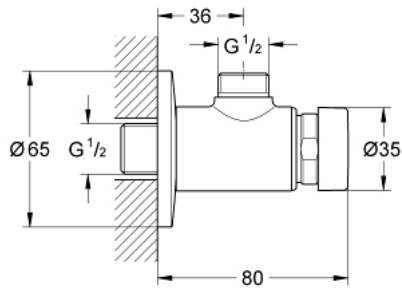

36 267 000 **EUROSMART COSMOPOLITAN T SELF-CLOSING SHOWER VALVE 1/2"**

PRODUCT DESCRIPTION

- Tyc: Chrome
- exposed installation
- for cold or premixed water
- marking: blue/red
- GROHE LongLife finish
- 3 adjustable flow times: short - medium - long (factory setting: medium), approx. 7, 15, 30 sec (pressure dependent)
- escutcheon
- min. recommended pressure 1.0 bar

36 267 000 **EUROSMART COSMOPOLITAN T SELF-CLOSING SHOWER VALVE 1/2"**

SPARE PARTS

1: Cartridge (Spare part-nr. 42383000)

1.1: Seal kit (Spare part-nr. 4271500M)

1.2: Rings (Spare part-nr. 4282000M)

2: Adapter (Spare part-nr. 42706000)*