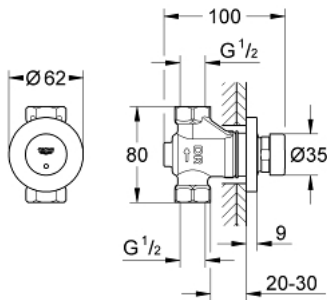

36 268 000 EUROECO COSMOPOLITAN T SELF-CLOSING GATE VALVE 1/2"

PRODUCT DESCRIPTION

- Colour: chrome
- for concealed installation
- for cold or premixed water
- marking: blue/red
- GROHE LongLife finish
- 3 adjustable flow times: short - medium - long (factory setting: medium), approx. 7, 15, 30 sec (pressure dependent)
- escutcheon
- min. recommended pressure 1.0 bar

36 268 000 **EUROECO COSMOPOLITAN T SELF-CLOSING GATE VALVE 1/2"**

SPARE PARTS

1: Cartridge (Spare part-nr. 42384000)

1.1: Seal kit (Spare part-nr. 4271500M)

1.2: Rings (Spare part-nr. 4282000M)

2: Escutcheon (Spare part-nr. 42981000)