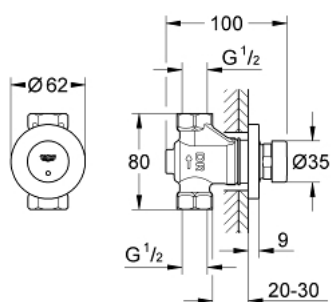

36 268 000 EUROSMART COSMOPOLITAN T SELF-CLOSING GATE VALVE 1/2"

PRODUCT DESCRIPTION

- Colour: chrome
- for concealed installation
- for cold or premixed water
- marking: blue/red
- GROHE LongLife finish
- 3 adjustable flow times: short - medium - long (factory setting: medium), approx. 7, 15, 30 sec (pressure dependent)
- escutcheon
- min. recommended pressure 1.0 bar

36 268 000 **EUROSMART COSMOPOLITAN T SELF-CLOSING GATE VALVE 1/2"**

SPARE PARTS

1: Cartridge (Spare part-nr. 42384000)

1.1: Seal kit (Spare part-nr. 4271500M)

1.2: Rings (Spare part-nr. 4282000M)

2: Escutcheon (Spare part-nr. 42981000)