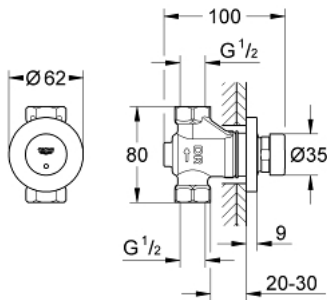

## 36 268 000 EUROSMART COSMOPOLITAN T SELF-CLOSING GATE VALVE 1/2"

### PRODUCT DESCRIPTION

- Tyc: Chrome
- for concealed installation
- for cold or premixed water
- marking: blue/red
- GROHE LongLife finish
- 3 adjustable flow times: short - medium - long (factory setting: medium), approx. 7, 15, 30 sec (pressure dependent)
- escutcheon
- min. recommended pressure 1.0 bar

36 268 000 **EUROSMART COSMOPOLITAN T SELF-CLOSING GATE VALVE 1/2"**

**SPARE PARTS**

1: Cartridge (Spare part-nr. 42384000)

1.1: Seal kit (Spare part-nr. 4271500M)

1.2: Rings (Spare part-nr. 4282000M)

2: Escutcheon (Spare part-nr. 42981000)