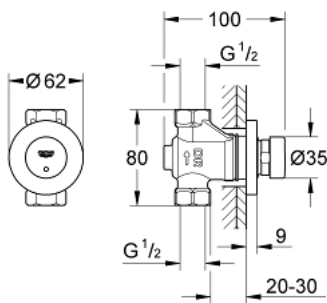

36 268 000 EUROECO COSMOPOLITAN T SELF-CLOSING GATE VALVE 1/2"

PRODUCT DESCRIPTION

- Tyc: Chrome
- for concealed installation
- for cold or premixed water
- marking: blue/red
- GROHE LongLife finish
- 3 adjustable flow times: short - medium - long (factory setting: medium), approx. 7, 15, 30 sec (pressure dependent)
- escutcheon
- min. recommended pressure 1.0 bar

36 268 000 **EUROECO COSMOPOLITAN T SELF-CLOSING GATE VALVE 1/2"**

SPARE PARTS

1: Cartridge (Spare part-nr. 42384000)

1.1: Seal kit (Spare part-nr. 4271500M)

1.2: Rings (Spare part-nr. 4282000M)

2: Escutcheon (Spare part-nr. 42981000)