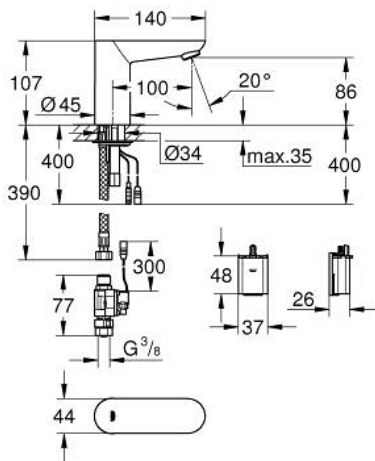

36 271 000 EUROSMART CE INFRA-RED ELECTRONIC BASIN TAP WITHOUT MIXING DEVICE

PRODUCT DESCRIPTION

- Colour: chrome
- with infrared sensor for bi-directional communication for monitoring, configuration and servicing
- for cold or premixed water
- 6 V lithium battery, type CR-P2
- battery lifetime: approx. 7 years (150 actuations a day)
- GROHE LongLife finish
- GROHE EcoJoy - less water, perfect flow
- maximum flow rate (at 3 bar): 5 l/min
- flexible connection hoses
- dirt strainers
- external solenoid valve
- external battery
- rapid installation system
- multistage battery status display
- 7 pre-set programs:
 - auto flush
 - thermal disinfection
 - cleaning mode
- additional functions and precise settings by remote control 36 407
- CE approved
- noise classification I in accordance with DIN 4109
- type of protection faucet IP 59K
- min. recommended pressure 1.0 bar

36 271 000 EUROSMART CE INFRA-RED ELECTRONIC BASIN TAP WITHOUT MIXING DEVICE

SPARE PARTS

- 1: Mousseur (Spare part-nr. 48159000)
 - 2: Shank mounting kit (Spare part-nr. 42389000)
 - 3: Connection hose (Spare part-nr. 46255000)
 - 4: Solenoid valve (Spare part-nr. 42390000)
 - 4.1: Dirt strainer (Spare part-nr. 42395000)
 - 5: Battery housing (Spare part-nr. 42393000)
 - 5.1: Battery (Spare part-nr. 42886000)
 - 6: Mounting wrench (Spare part-nr. 19017000)*
 - 7: Remote control (Spare part-nr. 36407001)*
- * Optional accessories