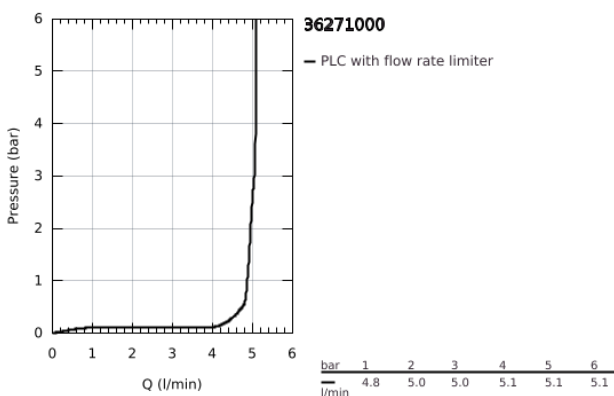

36 271 000 EUROSMART CE INFRA-RED ELECTRONIC BASIN TAP WITHOUT MIXING DEVICE

PRODUCT DESCRIPTION

- Colour: chrome
- with infrared sensor for bi-directional communication for monitoring, configuration and servicing
- for cold or premixed water
- 6 V lithium battery, type CR-P2
- battery lifetime: approx. 7 years (150 actuations a day)
- GROHE LongLife finish
- GROHE EcoJoy - less water, perfect flow
- maximum flow rate (at 3 bar): 5 l/min
- flexible connection hoses
- dirt strainers
- external solenoid valve
- external battery
- rapid installation system
- multistage battery status display
- 7 pre-set programs:
 - auto flush
 - thermal disinfection
 - cleaning mode
- additional functions and precise settings by remote control 36 407
- CE approved
- noise classification I in accordance with DIN 4109
- type of protection faucet IP 59K
- min. recommended pressure 1.0 bar

36 271 000 EUROSMART CE INFRA-RED ELECTRONIC BASIN TAP WITHOUT MIXING DEVICE

SPARE PARTS

- 1: Mousseur (Spare part-nr. 48159000)
 - 2: Shank mounting kit (Spare part-nr. 42389000)
 - 3: Connection hose (Spare part-nr. 46255000)
 - 4: Solenoid valve (Spare part-nr. 42390000)
 - 4.1: Dirt strainer (Spare part-nr. 42395000)
 - 5: Battery housing (Spare part-nr. 42393000)
 - 5.1: Battery (Spare part-nr. 42886000)
 - 6: Mounting wrench (Spare part-nr. 19017000)*
 - 7: Remote control (Spare part-nr. 36407001)*
- * Optional accessories