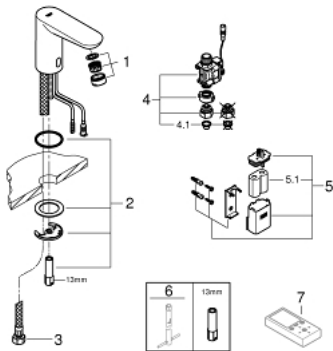

36 271 000 EUROSMART CE INFRA-RED ELECTRONIC BASIN TAP WITHOUT MIXING DEVICE

PRODUCT DESCRIPTION

- Colour: chrome
- with infrared sensor for bi-directional communication for monitoring, configuration and servicing
- for cold or premixed water
- 6 V lithium battery, type CR-P2
- battery lifetime: approx. 7 years (150 actuations a day)
- GROHE LongLife finish
- GROHE EcoJoy - less water, perfect flow
- maximum flow rate (at 3 bar): 5 l/min
- flexible connection hoses
- dirt strainers
- external solenoid valve
- external battery
- rapid installation system
- multistage battery status display
- 7 pre-set programs:
 - auto flush
 - thermal disinfection
 - cleaning mode
- additional functions and precise settings by remote control 36 407
- CE approved
- noise classification I in accordance with DIN 4109
- type of protection faucet IP 59K
- min. recommended pressure 1.0 bar

36 271 000 EUROSMART CE INFRA-RED ELECTRONIC BASIN TAP WITHOUT MIXING DEVICE

SPARE PARTS

- 1: Mousseur (Spare part-nr. 48159000)
 - 2: Shank mounting kit (Spare part-nr. 42389000)
 - 3: Connection hose (Spare part-nr. 46255000)
 - 4: Solenoid valve (Spare part-nr. 42390000)
 - 4.1: Dirt strainer (Spare part-nr. 42395000)
 - 5: Battery housing (Spare part-nr. 42393000)
 - 5.1: Battery (Spare part-nr. 42886000)
 - 6: Mounting wrench (Spare part-nr. 19017000)*
 - 7: Remote control (Spare part-nr. 36407001)*
- * Optional accessories