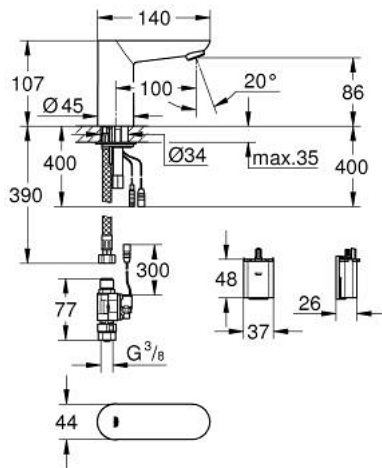

36 271 000 EUROSMART COSMOPOLITAN E INFRA-RED ELECTRONIC BASIN TAP WITHOUT MIXING DEVICE

PRODUCT DESCRIPTION

- Tyc: Chrome
- with infrared sensor for bi-directional communication for monitoring, configuration and servicing
- for cold or premixed water
- 6 V lithium battery, type CR-P2
- battery lifetime: approx. 7 years (150 actuations a day)
- GROHE LongLife finish
- GROHE EcoJoy - Less water, perfect flow
- maximum flow rate (at 3 bar): 5 l/min
- flexible connection hoses
- dirt strainers
- external solenoid valve
- external battery
- rapid installation system
- multistage battery status display
- 7 pre-set programs:
 - auto flush
 - thermal disinfection
 - cleaning mode
- additional functions and precise settings by remote control 36 407
- CE approved
- noise classification I in accordance with DIN 4109
- type of protection faucet IP 59K
- min. recommended pressure 1.0 bar

36 271 000 EUROSMART COSMOPOLITAN E INFRA-RED ELECTRONIC BASIN TAP WITHOUT MIXING DEVICE

SPARE PARTS

- 1: Mousseur (Spare part-nr. 48159000)
 - 2: Shank mounting kit (Spare part-nr. 42389000)
 - 3: Connection hose (Spare part-nr. 46255000)
 - 4: Solenoid valve (Spare part-nr. 42390000)
 - 4.1: Dirt strainer (Spare part-nr. 42395000)
 - 5: Battery housing (Spare part-nr. 42393000)
 - 5.1: Battery (Spare part-nr. 42886000)
 - 6: Mounting wrench (Spare part-nr. 19017000)*
 - 7: Remote control (Spare part-nr. 36407001)*
- * Optional accessories