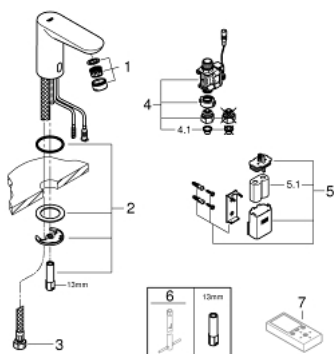

36 271 000 EUROECO COSMOPOLITAN E INFRA-RED ELECTRONIC BASIN TAP WITHOUT MIXING DEVICE

PRODUCT DESCRIPTION

- Tyc: Chrome
- with infrared sensor for bi-directional communication for monitoring, configuration and servicing
- for cold or premixed water
- 6 V lithium battery, type CR-P2
- battery lifetime: approx. 7 years (150 actuations a day)
- GROHE LongLife finish
- GROHE EcoJoy - Less water, perfect flow
- maximum flow rate (at 3 bar): 5 l/min
- flexible connection hoses
- dirt strainers
- external solenoid valve
- external battery
- rapid installation system
- multistage battery status display
- 7 pre-set programs:
 - auto flush
 - thermal disinfection
 - cleaning mode
- additional functions and precise settings by remote control 36 407
- CE approved
- noise classification I in accordance with DIN 4109
- type of protection faucet IP 59K
- min. recommended pressure 1.0 bar

36 271 000 EUROECO COSMOPOLITAN E INFRA-RED ELECTRONIC BASIN TAP WITHOUT MIXING DEVICE

SPARE PARTS

- 1: Mousseur (Spare part-nr. 48159000)
 - 2: Shank mounting kit (Spare part-nr. 42389000)
 - 3: Connection hose (Spare part-nr. 46255000)
 - 4: Solenoid valve (Spare part-nr. 42390000)
 - 4.1: Dirt strainer (Spare part-nr. 42395000)
 - 5: Battery housing (Spare part-nr. 42393000)
 - 5.1: Battery (Spare part-nr. 42886000)
 - 6: Mounting wrench (Spare part-nr. 19017000)*
 - 7: Remote control (Spare part-nr. 36407001)*
- * Optional accessories