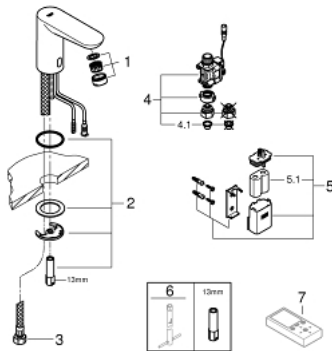

36 271 000 EUROSMART COSMOPOLITAN E INFRA-RED ELECTRONIC BASIN TAP WITHOUT MIXING DEVICE

PRODUCT DESCRIPTION

- Tyc: Chrome
- with infrared sensor for bi-directional communication for monitoring, configuration and servicing
- for cold or premixed water
- 6 V lithium battery, type CR-P2
- battery lifetime: approx. 7 years (150 actuations a day)
- GROHE LongLife finish
- GROHE EcoJoy - Less water, perfect flow
- maximum flow rate (at 3 bar): 5 l/min
- flexible connection hoses
- dirt strainers
- external solenoid valve
- external battery
- rapid installation system
- multistage battery status display
- 7 pre-set programs:
 - auto flush
 - thermal disinfection
 - cleaning mode
- additional functions and precise settings by remote control 36 407
- CE approved
- noise classification I in accordance with DIN 4109
- type of protection faucet IP 59K
- min. recommended pressure 1.0 bar

36 271 000 EUROSMART COSMOPOLITAN E INFRA-RED ELECTRONIC BASIN TAP WITHOUT MIXING DEVICE

SPARE PARTS

- 1: Mousseur (Spare part-nr. 48159000)
 - 2: Shank mounting kit (Spare part-nr. 42389000)
 - 3: Connection hose (Spare part-nr. 46255000)
 - 4: Solenoid valve (Spare part-nr. 42390000)
 - 4.1: Dirt strainer (Spare part-nr. 42395000)
 - 5: Battery housing (Spare part-nr. 42393000)
 - 5.1: Battery (Spare part-nr. 42886000)
 - 6: Mounting wrench (Spare part-nr. 19017000)*
 - 7: Remote control (Spare part-nr. 36407001)*
- * Optional accessories