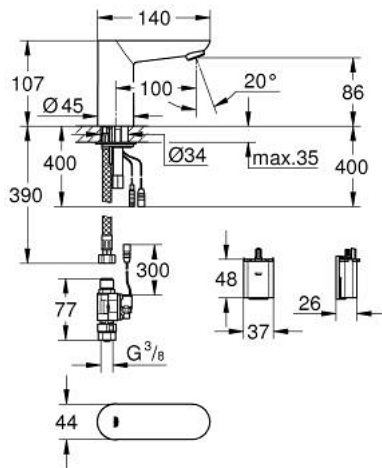

36 271 000 EUROECO COSMOPOLITAN E INFRA-RED ELECTRONIC BASIN TAP WITHOUT MIXING DEVICE

PRODUCT DESCRIPTION

- Tyc: Chrome
- with infrared sensor for bi-directional communication for monitoring, configuration and servicing
- for cold or premixed water
- 6 V lithium battery, type CR-P2
- battery lifetime: approx. 7 years (150 actuations a day)
- GROHE LongLife finish
- GROHE EcoJoy - Less water, perfect flow
- maximum flow rate (at 3 bar): 5 l/min
- flexible connection hoses
- dirt strainers
- external solenoid valve
- external battery
- rapid installation system
- multistage battery status display
- 7 pre-set programs:
 - auto flush
 - thermal disinfection
 - cleaning mode
- additional functions and precise settings by remote control 36 407
- CE approved
- noise classification I in accordance with DIN 4109
- type of protection faucet IP 59K
- min. recommended pressure 1.0 bar

36 271 000 EUROECO COSMOPOLITAN E INFRA-RED ELECTRONIC BASIN TAP WITHOUT MIXING DEVICE

SPARE PARTS

- 1: Mousseur (Spare part-nr. 48159000)
 - 2: Shank mounting kit (Spare part-nr. 42389000)
 - 3: Connection hose (Spare part-nr. 46255000)
 - 4: Solenoid valve (Spare part-nr. 42390000)
 - 4.1: Dirt strainer (Spare part-nr. 42395000)
 - 5: Battery housing (Spare part-nr. 42393000)
 - 5.1: Battery (Spare part-nr. 42886000)
 - 6: Mounting wrench (Spare part-nr. 19017000)*
 - 7: Remote control (Spare part-nr. 36407001)*
- * Optional accessories