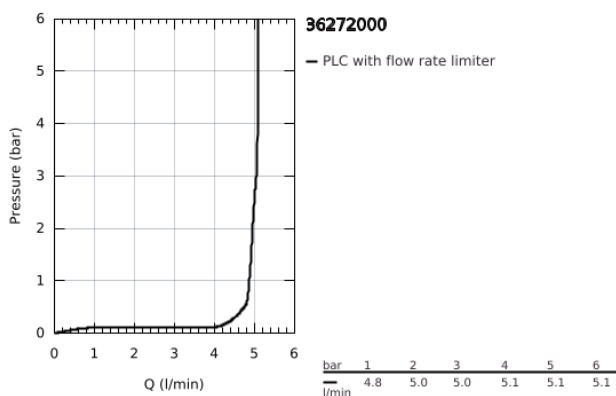

## 36 272 000 EUROECO COSMOPOLITAN E INFRA-RED ELECTRONIC BASIN TAP 1/2" WITHOUT MIXING DEVICE

### PRODUCT DESCRIPTION

- Colour: chrome
- with infrared sensor for bi-directional communication for monitoring, configuration and servicing
- for cold or premixed water
- 6 V lithium battery, type CR-P2
- battery lifetime: approx. 7 years (150 actuations a day)
- GROHE LongLife finish
- GROHE EcoJoy - less water, perfect flow
- maximum flow rate (at 3 bar): 5 l/min
- flexible connection hoses
- dirt strainer
- external solenoid valve
- external battery
- rapid installation system
- multistage battery status display
- 7 pre-set programs:
  - auto flush
  - thermal disinfection
  - cleaning mode
- additional functions and precise settings by remote control 36 407
- CE approved
- min. recommended pressure 1.0 bar