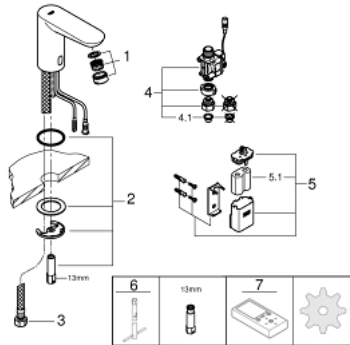

### PRODUCT DESCRIPTION

- Colour: chrome
- with infrared sensor for bi-directional communication for monitoring, configuration and servicing
- for cold or premixed water
- 6 V lithium battery, type CR-P2
- battery lifetime: approx. 7 years (150 actuations a day)
- GROHE LongLife finish
- GROHE EcoJoy - less water, perfect flow
- maximum flow rate (at 3 bar): 5 l/min
- flexible connection hoses
- dirt strainer
- external solenoid valve
- external battery
- rapid installation system
- multistage battery status display
- 7 pre-set programs:
  - auto flush
  - thermal disinfection
  - cleaning mode
- additional functions and precise settings by remote control 36 407
- CE approved
- min. recommended pressure 1.0 bar

### SPARE PARTS

- 1: Mousseur (Spare part-nr. 48159000)
  - 2: Shank mounting kit (Spare part-nr. 42389000)
  - 3: Connection hose (Spare part-nr. 46255000)
  - 4: Solenoid valve (Spare part-nr. 42390000)
  - 4.1: Dirt strainer (Spare part-nr. 42395000)
  - 5: Battery housing (Spare part-nr. 42393000)
  - 5.1: Battery (Spare part-nr. 42886000)
  - 6: Mounting wrench (Spare part-nr. 19017000)\*
  - 7: Remote control (Spare part-nr. 36407001)\*
- \* Optional accessories