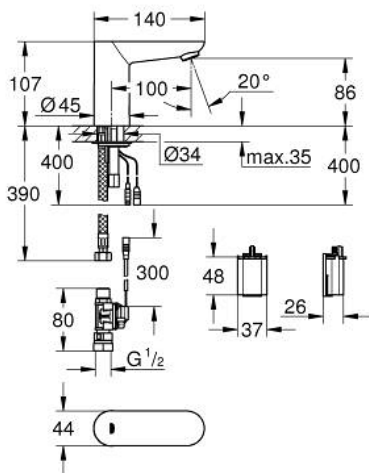

36 272 000 EUROECO COSMOPOLITAN E INFRA-RED ELECTRONIC BASIN TAP 1/2" WITHOUT MIXING DEVICE