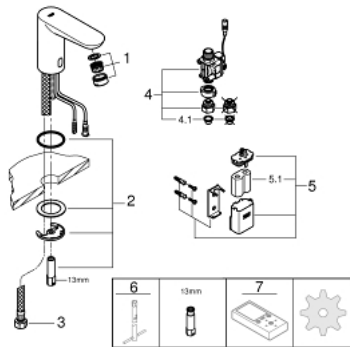

36 272 000 EUROECO COSMOPOLITAN E INFRA-RED ELECTRONIC BASIN TAP 1/2" WITHOUT MIXING DEVICE

PRODUCT DESCRIPTION

- Tyc: Chrome
- with infrared sensor for bi-directional communication for monitoring, configuration and servicing
- for cold or premixed water
- 6 V lithium battery, type CR-P2
- battery lifetime: approx. 7 years (150 actuations a day)
- GROHE LongLife finish
- GROHE EcoJoy - Less water, perfect flow
- maximum flow rate (at 3 bar): 5 l/min
- flexible connection hoses
- dirt strainer
- external solenoid valve
- external battery
- rapid installation system
- multistage battery status display
- 7 pre-set programs:
 - auto flush
 - thermal disinfection
 - cleaning mode
- additional functions and precise settings by remote control 36 407
- CE approved
- min. recommended pressure 1.0 bar

36 272 000 EUROECO COSMOPOLITAN E INFRA-RED ELECTRONIC BASIN TAP 1/2" WITHOUT MIXING DEVICE

SPARE PARTS

- 1: Mousseur (Spare part-nr. 48159000)
 - 2: Shank mounting kit (Spare part-nr. 42389000)
 - 3: Connection hose (Spare part-nr. 46255000)
 - 4: Solenoid valve (Spare part-nr. 42390000)
 - 4.1: Dirt strainer (Spare part-nr. 42395000)
 - 5: Battery housing (Spare part-nr. 42393000)
 - 5.1: Battery (Spare part-nr. 42886000)
 - 6: Mounting wrench (Spare part-nr. 19017000)*
 - 7: Remote control (Spare part-nr. 36407001)*
- * Optional accessories