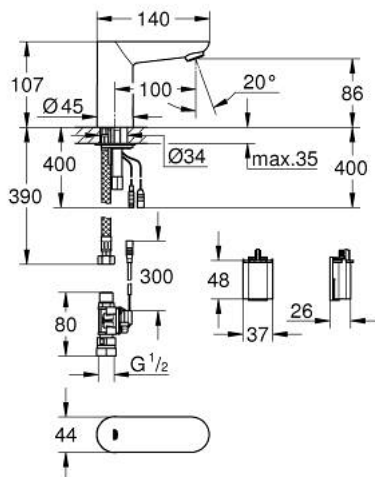

36 272 000 EUROSMART COSMOPOLITAN E INFRA-RED ELECTRONIC BASIN TAP 1/2" WITHOUT MIXING DEVICE

PRODUCT DESCRIPTION

- Tyc: Chrome
- with infrared sensor for bi-directional communication for monitoring, configuration and servicing
- for cold or premixed water
- 6 V lithium battery, type CR-P2
- battery lifetime: approx. 7 years (150 actuations a day)
- GROHE LongLife finish
- GROHE EcoJoy - Less water, perfect flow
- maximum flow rate (at 3 bar): 5 l/min
- flexible connection hoses
- dirt strainer
- external solenoid valve
- external battery
- rapid installation system
- multistage battery status display
- 7 pre-set programs:
 - auto flush
 - thermal disinfection
 - cleaning mode
- additional functions and precise settings by remote control 36 407
- CE approved
- min. recommended pressure 1.0 bar

36 272 000 EUROSMART COSMOPOLITAN E INFRA-RED ELECTRONIC BASIN TAP 1/2" WITHOUT MIXING DEVICE

SPARE PARTS

- 1: Mousseur (Spare part-nr. 48159000)
 - 2: Shank mounting kit (Spare part-nr. 42389000)
 - 3: Connection hose (Spare part-nr. 46255000)
 - 4: Solenoid valve (Spare part-nr. 42390000)
 - 4.1: Dirt strainer (Spare part-nr. 42395000)
 - 5: Battery housing (Spare part-nr. 42393000)
 - 5.1: Battery (Spare part-nr. 42886000)
 - 6: Mounting wrench (Spare part-nr. 19017000)*
 - 7: Remote control (Spare part-nr. 36407001)*
- * Optional accessories