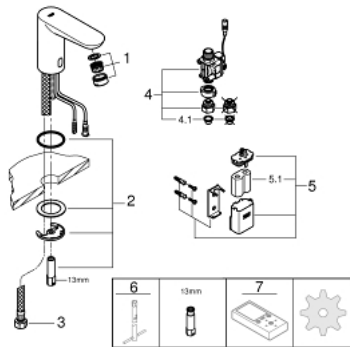

36 272 000 EUROSMART COSMOPOLITAN E INFRA-RED ELECTRONIC BASIN TAP 1/2" WITHOUT MIXING DEVICE

PRODUCT DESCRIPTION

- Tyc: Chrome
- with infrared sensor for bi-directional communication for monitoring, configuration and servicing
- for cold or premixed water
- 6 V lithium battery, type CR-P2
- battery lifetime: approx. 7 years (150 actuations a day)
- GROHE LongLife finish
- GROHE EcoJoy - Less water, perfect flow
- maximum flow rate (at 3 bar): 5 l/min
- flexible connection hoses
- dirt strainer
- external solenoid valve
- external battery
- rapid installation system
- multistage battery status display
- 7 pre-set programs:
 - auto flush
 - thermal disinfection
 - cleaning mode
- additional functions and precise settings by remote control 36 407
- CE approved
- min. recommended pressure 1.0 bar

36 272 000 EUROSMART COSMOPOLITAN E INFRA-RED ELECTRONIC BASIN TAP 1/2" WITHOUT MIXING DEVICE

SPARE PARTS

- 1: Mousseur (Spare part-nr. 48159000)
 - 2: Shank mounting kit (Spare part-nr. 42389000)
 - 3: Connection hose (Spare part-nr. 46255000)
 - 4: Solenoid valve (Spare part-nr. 42390000)
 - 4.1: Dirt strainer (Spare part-nr. 42395000)
 - 5: Battery housing (Spare part-nr. 42393000)
 - 5.1: Battery (Spare part-nr. 42886000)
 - 6: Mounting wrench (Spare part-nr. 19017000)*
 - 7: Remote control (Spare part-nr. 36407001)*
- * Optional accessories