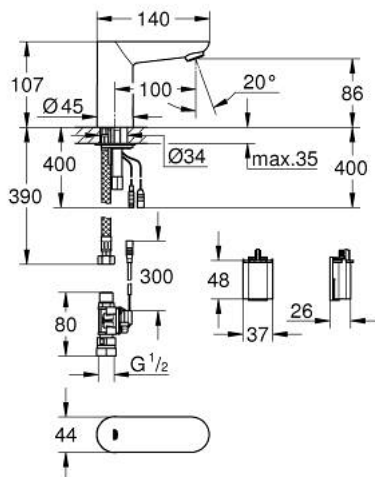

36 272 000 EUROECO COSMOPOLITAN E INFRA-RED ELECTRONIC BASIN TAP 1/2" WITHOUT MIXING DEVICE

PRODUCT DESCRIPTION

- Tyc: Chrome
- with infrared sensor for bi-directional communication for monitoring, configuration and servicing
- for cold or premixed water
- 6 V lithium battery, type CR-P2
- battery lifetime: approx. 7 years (150 actuations a day)
- GROHE LongLife finish
- GROHE EcoJoy - Less water, perfect flow
- maximum flow rate (at 3 bar): 5 l/min
- flexible connection hoses
- dirt strainer
- external solenoid valve
- external battery
- rapid installation system
- multistage battery status display
- 7 pre-set programs:
 - auto flush
 - thermal disinfection
 - cleaning mode
- additional functions and precise settings by remote control 36 407
- CE approved
- min. recommended pressure 1.0 bar

36 272 000 EUROECO COSMOPOLITAN E INFRA-RED ELECTRONIC BASIN TAP 1/2" WITHOUT MIXING DEVICE

SPARE PARTS

- 1: Mousseur (Spare part-nr. 48159000)
 - 2: Shank mounting kit (Spare part-nr. 42389000)
 - 3: Connection hose (Spare part-nr. 46255000)
 - 4: Solenoid valve (Spare part-nr. 42390000)
 - 4.1: Dirt strainer (Spare part-nr. 42395000)
 - 5: Battery housing (Spare part-nr. 42393000)
 - 5.1: Battery (Spare part-nr. 42886000)
 - 6: Mounting wrench (Spare part-nr. 19017000)*
 - 7: Remote control (Spare part-nr. 36407001)*
- * Optional accessories