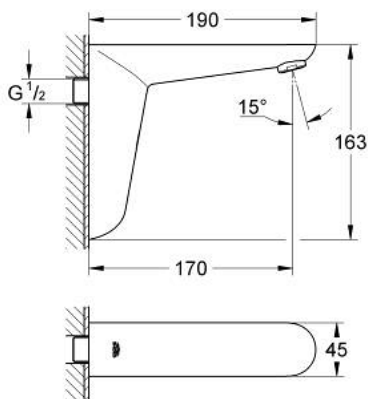

36 274 000 EUROSART COSMOPOLITAN E INFRA-RED ELECTRONIC WALL BASIN TAP WITHOUT MIXING DEVICE

PRODUCT DESCRIPTION

- Colour: chrome
- with infrared sensor for bi-directional communication for monitoring, configuration and servicing
- for cold or premixed water
- 6 V lithium battery, type CR-P2
- battery lifetime: approx. 7 years (150 actuations a day)
- GROHE LongLife finish
- GROHE EcoJoy - less water, perfect flow
- maximum flow rate (at 3 bar): 5 l/min
- metal body
- multistage battery status display
- 7 pre-set programs:
 - auto flush
 - thermal disinfection
 - cleaning mode
 - additional functions and precise settings by remote control 36 407
- CE approved
- min. recommended pressure 1.0 bar

36 274 000 EUROSMART COSMOPOLITAN E INFRA-RED ELECTRONIC WALL BASIN TAP WITHOUT MIXING DEVICE

SPARE PARTS

- 1: Solenoid valve (Spare part-nr. 42394000)
- 2: Mousseur (Spare part-nr. 48159000)
- 3: Battery housing (Spare part-nr. 42393000)
- 3.1: Battery (Spare part-nr. 42886000)
- 4: Remote control (Spare part-nr. 36407001)*
- * Optional accessories