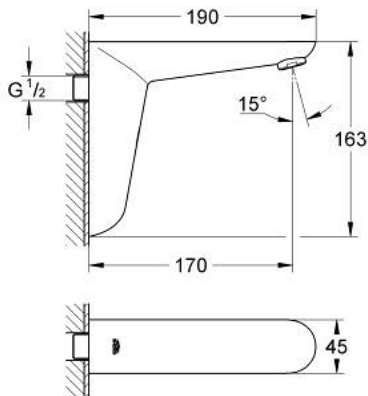

36 274 000 EUROECO COSMOPOLITAN E INFRA-RED ELECTRONIC WALL BASIN TAP WITHOUT MIXING DEVICE

PRODUCT DESCRIPTION

- Colour: chrome
- with infrared sensor for bi-directional communication for monitoring, configuration and servicing
- for cold or premixed water
- 6 V lithium battery, type CR-P2
- battery lifetime: approx. 7 years (150 actuations a day)
- GROHE LongLife finish
- GROHE EcoJoy - less water, perfect flow
- maximum flow rate (at 3 bar): 5 l/min
- metal body
- multistage battery status display
- 7 pre-set programs:
 - auto flush
 - thermal disinfection
 - cleaning mode
 - additional functions and precise settings by remote control 36 407
- CE approved
- min. recommended pressure 1.0 bar

36 274 000 EUROECO COSMOPOLITAN E INFRA-RED ELECTRONIC WALL BASIN TAP WITHOUT MIXING DEVICE

SPARE PARTS

- 1: Solenoid valve (Spare part-nr. 42394000)
 - 2: Mousseur (Spare part-nr. 48159000)
 - 3: Battery housing (Spare part-nr. 42393000)
 - 3.1: Battery (Spare part-nr. 42886000)
 - 4: Remote control (Spare part-nr. 36407001)*
- * Optional accessories