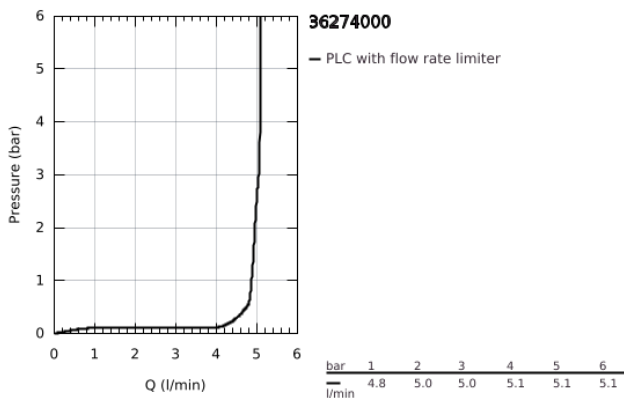

36 274 000 EUROECO COSMOPOLITAN E INFRA-RED ELECTRONIC WALL BASIN TAP WITHOUT MIXING DEVICE

PRODUCT DESCRIPTION

- Colour: chrome
- with infrared sensor for bi-directional communication for monitoring, configuration and servicing
- for cold or premixed water
- 6 V lithium battery, type CR-P2
- battery lifetime: approx. 7 years (150 actuations a day)
- GROHE LongLife finish
- GROHE EcoJoy - less water, perfect flow
- maximum flow rate (at 3 bar): 5 l/min
- metal body
- multistage battery status display
- 7 pre-set programs:
 - auto flush
 - thermal disinfection
 - cleaning mode
 - additional functions and precise settings by remote control 36 407
- CE approved
- min. recommended pressure 1.0 bar

36 274 000 EUROECO COSMOPOLITAN E INFRA-RED ELECTRONIC WALL BASIN TAP WITHOUT MIXING DEVICE

SPARE PARTS

- 1: Solenoid valve (Spare part-nr. 42394000)
 - 2: Mousseur (Spare part-nr. 48159000)
 - 3: Battery housing (Spare part-nr. 42393000)
 - 3.1: Battery (Spare part-nr. 42886000)
 - 4: Remote control (Spare part-nr. 36407001)*
- * Optional accessories