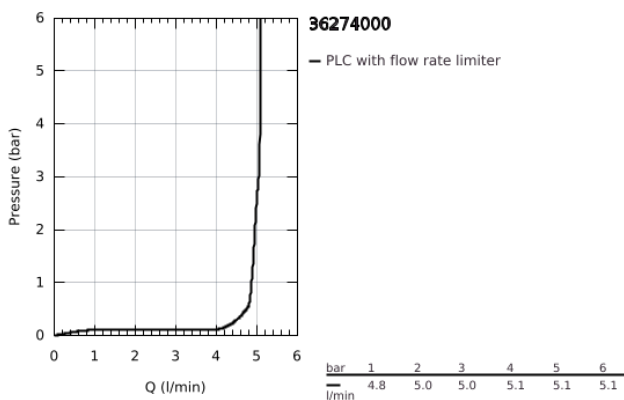

36 274 000 EUROSART COSMOPOLITAN E INFRA-RED ELECTRONIC WALL BASIN TAP WITHOUT MIXING DEVICE

PRODUCT DESCRIPTION

- Colour: chrome
- with infrared sensor for bi-directional communication for monitoring, configuration and servicing
- for cold or premixed water
- 6 V lithium battery, type CR-P2
- battery lifetime: approx. 7 years (150 actuations a day)
- GROHE LongLife finish
- GROHE EcoJoy - less water, perfect flow
- maximum flow rate (at 3 bar): 5 l/min
- metal body
- multistage battery status display
- 7 pre-set programs:
 - auto flush
 - thermal disinfection
 - cleaning mode
 - additional functions and precise settings by remote control 36 407
- CE approved
- min. recommended pressure 1.0 bar

36 274 000 EUROSMART COSMOPOLITAN E INFRA-RED ELECTRONIC WALL BASIN TAP WITHOUT MIXING DEVICE

SPARE PARTS

- 1: Solenoid valve (Spare part-nr. 42394000)
- 2: Mousseur (Spare part-nr. 48159000)
- 3: Battery housing (Spare part-nr. 42393000)
- 3.1: Battery (Spare part-nr. 42886000)
- 4: Remote control (Spare part-nr. 36407001)*
- * Optional accessories