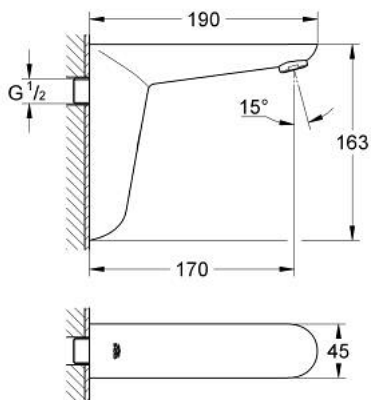

36 274 000 EUROSMART COSMOPOLITAN E INFRA-RED ELECTRONIC WALL BASIN TAP WITHOUT MIXING DEVICE

PRODUCT DESCRIPTION

- Tyc: Chrome
- with infrared sensor for bi-directional communication for monitoring, configuration and servicing
- for cold or premixed water
- 6 V lithium battery, type CR-P2
- battery lifetime: approx. 7 years (150 actuations a day)
- GROHE LongLife finish
- GROHE EcoJoy - Less water, perfect flow
- maximum flow rate (at 3 bar): 5 l/min
- metal body
- multistage battery status display
- 7 pre-set programs:
 - auto flush
 - thermal disinfection
 - cleaning mode
- additional functions and precise settings by remote control 36 407
- CE approved
- min. recommended pressure 1.0 bar

36 274 000 EUROSMART COSMOPOLITAN E INFRA-RED ELECTRONIC WALL BASIN TAP WITHOUT MIXING DEVICE

SPARE PARTS

- 1: Solenoid valve (Spare part-nr. 42394000)
 - 2: Mousseur (Spare part-nr. 48159000)
 - 3: Battery housing (Spare part-nr. 42393000)
 - 3.1: Battery (Spare part-nr. 42886000)
 - 4: Remote control (Spare part-nr. 36407001)*
- * Optional accessories