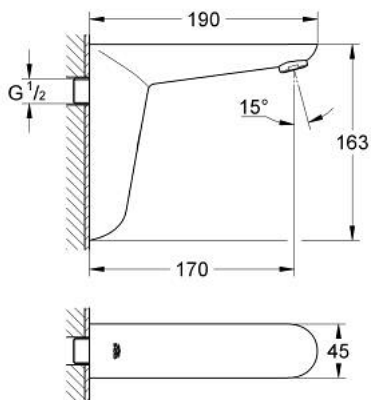

36 274 000 EUROSMART COSMOPOLITAN E INFRA-RED ELECTRONIC WALL BASIN TAP WITHOUT MIXING DEVICE

PRODUCT DESCRIPTION

- Tyc: Chrome
- with infrared sensor for bi-directional communication for monitoring, configuration and servicing
- for cold or premixed water
- 6 V lithium battery, type CR-P2
- battery lifetime: approx. 7 years (150 actuations a day)
- GROHE LongLife finish
- GROHE EcoJoy - Less water, perfect flow
- maximum flow rate (at 3 bar): 5 l/min
- metal body
- multistage battery status display
- 7 pre-set programs:
  - auto flush
  - thermal disinfection
  - cleaning mode
- additional functions and precise settings by remote control 36 407
- CE approved
- min. recommended pressure 1.0 bar