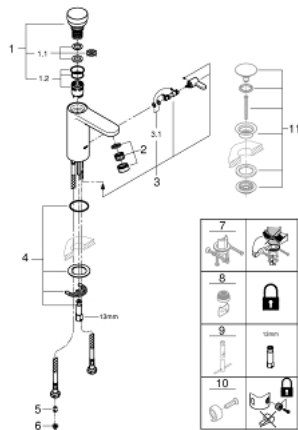

36 317 000 EUROSMART COSMOPOLITAN T SELF-CLOSING BASIN MIXER WITH MIXING DEVICE AND ADJUSTABLE TEMPERATURE LIMITER

PRODUCT DESCRIPTION

- Colour: chrome
- GROHE LongLife finish
- GROHE EcoJoy - less water, perfect flow
- maximum flow rate (at 3 bar): 5 l/min
- 3 adjustable flow times: short - medium - long (factory setting: short), approx. 7, 15, 30 sec (pressure dependent)
- pressure range 0.5 to 6 bar
- 2 flexible hoses
- non return valve
- dirt strainers
- min. recommended pressure 1.0 bar

36 317 000 EUROSMART COSMOPOLITAN T SELF-CLOSING BASIN MIXER WITH MIXING DEVICE AND ADJUSTABLE TEMPERATURE LIMITER

SPARE PARTS

- 1: Cartridge (Spare part-nr. 42412000)
 - 1.1: Rings (Spare part-nr. 4282000M)
 - 1.2: Seal kit (Spare part-nr. 4271500M)
 - 2: Mousseur (Spare part-nr. 48159000)
 - 3: Mixing lever (Spare part-nr. 42401000)
 - 3.1: Sealing washer (Spare part-nr. 4284000M)
 - 4: Mounting set (Spare part-nr. 42400000)
 - 5: Non-return valve (Spare part-nr. 4257200M)
 - 6: Filter (Spare part-nr. 4241300M)
 - 7: Rotation lock (Spare part-nr. 36276000)*
 - 8: Mousseur (Spare part-nr. 36133000)*
 - 9: Mounting wrench (Spare part-nr. 19017000)*
 - 10: Hidden mixing device (Spare part-nr. 42408000)*
 - 11: Waste set with push-open plug (Spare part-nr. 65807000)*
- * Optional accessories