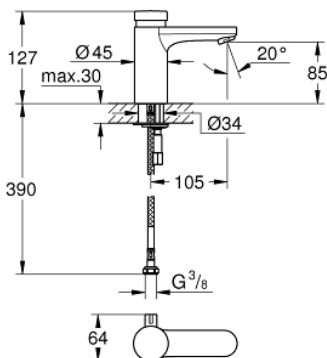

36 317 000 EUROSMART COSMOPOLITAN T SELF-CLOSING BASIN MIXER WITH MIXING DEVICE AND ADJUSTABLE TEMPERATURE LIMITER

PRODUCT DESCRIPTION

- Colour: chrome
- GROHE LongLife finish
- GROHE EcoJoy - less water, perfect flow
- maximum flow rate (at 3 bar): 5 l/min
- 3 adjustable flow times: short - medium - long (factory setting: short), approx. 7, 15, 30 sec (pressure dependent)
- pressure range 0.5 to 6 bar
- 2 flexible hoses
- non return valve
- dirt strainers
- min. recommended pressure 1.0 bar

36 317 000 EUROSMART COSMOPOLITAN T SELF-CLOSING BASIN MIXER WITH MIXING DEVICE AND ADJUSTABLE TEMPERATURE LIMITER

SPARE PARTS

- 1: Cartridge (Spare part-nr. 42412000)
 - 1.1: Rings (Spare part-nr. 4282000M)
 - 1.2: Seal kit (Spare part-nr. 4271500M)
 - 2: Mousseur (Spare part-nr. 48159000)
 - 3: Mixing lever (Spare part-nr. 42401000)
 - 3.1: Sealing washer (Spare part-nr. 4284000M)
 - 4: Mounting set (Spare part-nr. 42400000)
 - 5: Non-return valve (Spare part-nr. 4257200M)
 - 6: Filter (Spare part-nr. 4241300M)
 - 7: Rotation lock (Spare part-nr. 36276000)*
 - 8: Mousseur (Spare part-nr. 36133000)*
 - 9: Mounting wrench (Spare part-nr. 19017000)*
 - 10: Hidden mixing device (Spare part-nr. 42408000)*
 - 11: Waste set with push-open plug (Spare part-nr. 65807000)*
- * Optional accessories