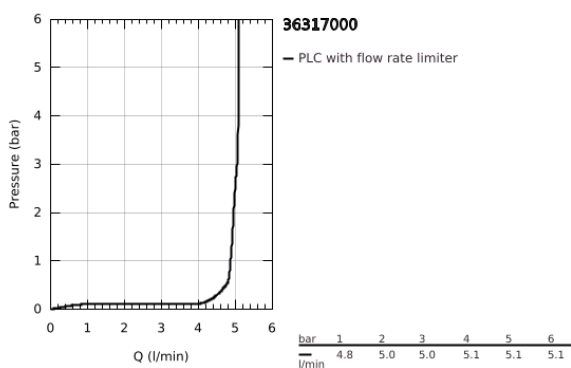

36 317 000 EUROSMART COSMOPOLITAN T SELF-CLOSING BASIN MIXER WITH MIXING DEVICE AND ADJUSTABLE TEMPERATURE LIMITER

PRODUCT DESCRIPTION

- Colour: chrome
- GROHE LongLife finish
- GROHE EcoJoy - less water, perfect flow
- maximum flow rate (at 3 bar): 5 l/min
- 3 adjustable flow times: short - medium - long (factory setting: short), approx. 7, 15, 30 sec (pressure dependent)
- pressure range 0.5 to 6 bar
- 2 flexible hoses
- non return valve
- dirt strainers
- min. recommended pressure 1.0 bar

36 317 000 EUROSMART COSMOPOLITAN T SELF-CLOSING BASIN MIXER WITH MIXING DEVICE AND ADJUSTABLE TEMPERATURE LIMITER

SPARE PARTS

- 1: Cartridge (Spare part-nr. 42412000)
 - 1.1: Rings (Spare part-nr. 4282000M)
 - 1.2: Seal kit (Spare part-nr. 4271500M)
 - 2: Mousseur (Spare part-nr. 48159000)
 - 3: Mixing lever (Spare part-nr. 42401000)
 - 3.1: Sealing washer (Spare part-nr. 4284000M)
 - 4: Mounting set (Spare part-nr. 42400000)
 - 5: Non-return valve (Spare part-nr. 4257200M)
 - 6: Filter (Spare part-nr. 4241300M)
 - 7: Rotation lock (Spare part-nr. 36276000)*
 - 8: Mousseur (Spare part-nr. 36133000)*
 - 9: Mounting wrench (Spare part-nr. 19017000)*
 - 10: Hidden mixing device (Spare part-nr. 42408000)*
 - 11: Waste set with push-open plug (Spare part-nr. 65807000)*
- * Optional accessories