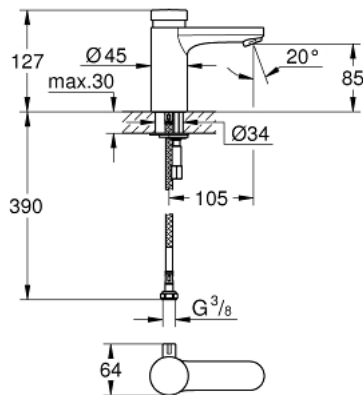

## 36 317 000 EUROSMART COSMOPOLITAN T SELF-CLOSING BASIN MIXER WITH MIXING DEVICE AND ADJUSTABLE TEMPERATURE LIMITER

### PRODUCT DESCRIPTION

- Tyc: Chrome
- GROHE LongLife finish
- GROHE EcoJoy - Less water, perfect flow
- maximum flow rate (at 3 bar): 5 l/min
- 3 adjustable flow times: short - medium - long (factory setting: short), approx. 7, 15, 30 sec (pressure dependent)
- pressure range 0.5 to 6 bar
- 2 flexible hoses
- non return valve
- dirt strainers
- min. recommended pressure 1.0 bar

### SPARE PARTS

- 1: Cartridge (Spare part-nr. 42412000)
  - 1.1: Rings (Spare part-nr. 4282000M)
  - 1.2: Seal kit (Spare part-nr. 4271500M)
  - 2: Mousseur (Spare part-nr. 48159000)
  - 3: Mixing device (Spare part-nr. 42401000)
  - 3.1: Sealing washer (Spare part-nr. 4284000M)
  - 4: Mounting set (Spare part-nr. 42400000)
  - 5: Non-return valve (Spare part-nr. 4257200M)
  - 6: Filter (Spare part-nr. 4241300M)
  - 7: Rotation lock (Spare part-nr. 36276000)\*
  - 8: Mousseur (Spare part-nr. 36133000)\*
  - 9: Mounting wrench (Spare part-nr. 19017000)\*
  - 10: Hidden mixing device (Spare part-nr. 42408000)\*
  - 11: Waste set with push-open plug (Spare part-nr. 65807000)\*
- \* Optional accessories