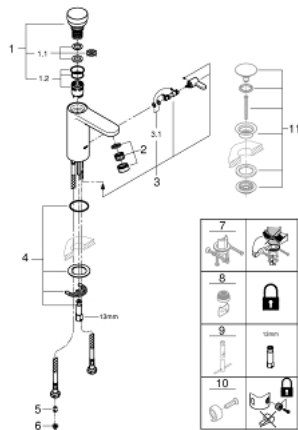

### PRODUCT DESCRIPTION

- Tyc: Chrome
- GROHE LongLife finish
- GROHE EcoJoy - Less water, perfect flow
- maximum flow rate (at 3 bar): 5 l/min
- 3 adjustable flow times: short - medium - long (factory setting: short), approx. 7, 15, 30 sec (pressure dependent)
- pressure range 0.5 to 6 bar
- 2 flexible hoses
- non return valve
- dirt strainers
- min. recommended pressure 1.0 bar

### SPARE PARTS

- 1: Cartridge (Spare part-nr. 42412000)
  - 1.1: Rings (Spare part-nr. 4282000M)
  - 1.2: Seal kit (Spare part-nr. 4271500M)
  - 2: Mousseur (Spare part-nr. 48159000)
  - 3: Mixing device (Spare part-nr. 42401000)
  - 3.1: Sealing washer (Spare part-nr. 4284000M)
  - 4: Mounting set (Spare part-nr. 42400000)
  - 5: Non-return valve (Spare part-nr. 4257200M)
  - 6: Filter (Spare part-nr. 4241300M)
  - 7: Rotation lock (Spare part-nr. 36276000)\*
  - 8: Mousseur (Spare part-nr. 36133000)\*
  - 9: Mounting wrench (Spare part-nr. 19017000)\*
  - 10: Hidden mixing device (Spare part-nr. 42408000)\*
  - 11: Waste set with push-open plug (Spare part-nr. 65807000)\*
- \* Optional accessories