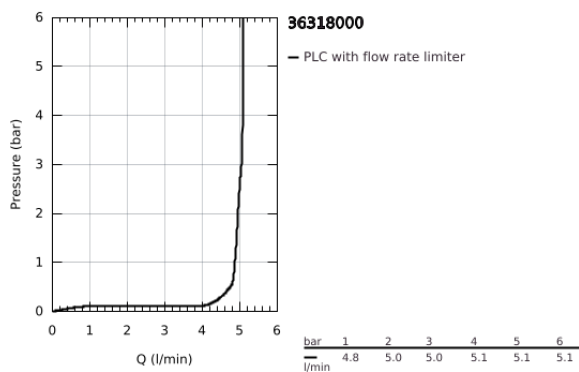

## 36 318 000 EUROSMART COSMOPOLITAN T SELF-CLOSING BASIN MIXER WITH MIXING DEVICE AND ADJUSTABLE TEMPERATURE LIMITER

### PRODUCT DESCRIPTION

- Colour: chrome
- GROHE LongLife finish
- GROHE EcoJoy - less water, perfect flow
- maximum flow rate (at 3 bar): 5 l/min
- pop-up waste set 1 1/4"
- 3 adjustable flow times: short - medium - long (factory setting: short), approx. 7, 15, 30 sec (pressure dependent)
- pressure range 0.5 to 6 bar
- 2 flexible hoses
- non return valve
- dirt strainers
- min. recommended pressure 1.0 bar