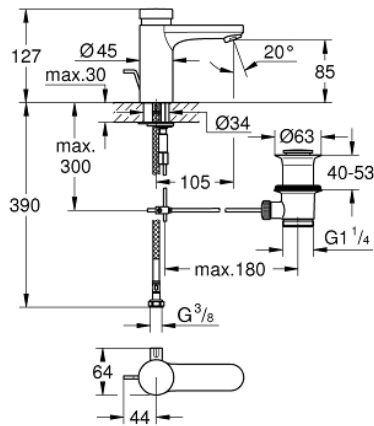

## 36 318 000 EUROSMART COSMOPOLITAN T SELF-CLOSING BASIN MIXER WITH MIXING DEVICE AND ADJUSTABLE TEMPERATURE LIMITER

### PRODUCT DESCRIPTION

- Colour: chrome
- GROHE LongLife finish
- GROHE EcoJoy - less water, perfect flow
- maximum flow rate (at 3 bar): 5 l/min
- pop-up waste set 1 1/4"
- 3 adjustable flow times: short - medium - long (factory setting: short), approx. 7, 15, 30 sec (pressure dependent)
- pressure range 0.5 to 6 bar
- 2 flexible hoses
- non return valve
- dirt strainers
- min. recommended pressure 1.0 bar

### SPARE PARTS

- 1: Cartridge (Spare part-nr. 42412000)
  - 1.1: Rings (Spare part-nr. 4282000M)
  - 1.2: Seal kit (Spare part-nr. 4271500M)
  - 2: Pop-up rod (Spare part-nr. 46739000)
  - 3: Mousseur (Spare part-nr. 48159000)
  - 4: Mixing lever (Spare part-nr. 42401000)
  - 4.1: Sealing washer (Spare part-nr. 4284000M)
  - 5: Mounting set (Spare part-nr. 42400000)
  - 6: Non-return valve (Spare part-nr. 4257200M)
  - 7: Filter (Spare part-nr. 4241300M)
  - 8: Waste set 1 1/4" (Spare part-nr. 28910000)
  - 8.1: Plug (Spare part-nr. 07182000)
  - 8.2: Eccentric rod (Spare part-nr. 07052000)
  - 9: Rotation lock (Spare part-nr. 36276000)\*
  - 10: Mousseur (Spare part-nr. 36133000)\*
  - 11: Mounting wrench (Spare part-nr. 19017000)\*
  - 12: Eccentric rod (Spare part-nr. 07341000)\*
  - 13: Hidden mixing device (Spare part-nr. 42408000)\*
- \* Optional accessories