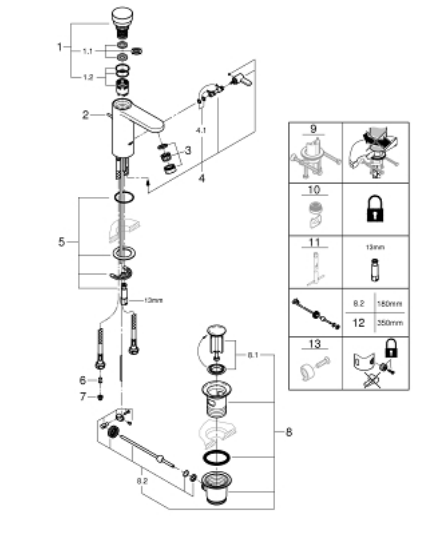

### PRODUCT DESCRIPTION

- Colour: chrome
- GROHE LongLife finish
- GROHE EcoJoy - less water, perfect flow
- maximum flow rate (at 3 bar): 5 l/min
- pop-up waste set 1 1/4"
- 3 adjustable flow times: short - medium - long (factory setting: short), approx. 7, 15, 30 sec (pressure dependent)
- pressure range 0.5 to 6 bar
- 2 flexible hoses
- non return valve
- dirt strainers
- min. recommended pressure 1.0 bar

## 36 318 000 EUROSMART COSMOPOLITAN T SELF-CLOSING BASIN MIXER WITH MIXING DEVICE AND ADJUSTABLE TEMPERATURE LIMITER

### SPARE PARTS

- 1: Cartridge (Spare part-nr. 42412000)
  - 1.1: Rings (Spare part-nr. 4282000M)
  - 1.2: Seal kit (Spare part-nr. 4271500M)
  - 2: Pop-up rod (Spare part-nr. 46739000)
  - 3: Mousseur (Spare part-nr. 48159000)
  - 4: Mixing lever (Spare part-nr. 42401000)
  - 4.1: Sealing washer (Spare part-nr. 4284000M)
  - 5: Mounting set (Spare part-nr. 42400000)
  - 6: Non-return valve (Spare part-nr. 4257200M)
  - 7: Filter (Spare part-nr. 4241300M)
  - 8: Waste set 1 1/4" (Spare part-nr. 28910000)
  - 8.1: Plug (Spare part-nr. 07182000)
  - 8.2: Eccentric rod (Spare part-nr. 07052000)
  - 9: Rotation lock (Spare part-nr. 36276000)\*
  - 10: Mousseur (Spare part-nr. 36133000)\*
  - 11: Mounting wrench (Spare part-nr. 19017000)\*
  - 12: Eccentric rod (Spare part-nr. 07341000)\*
  - 13: Hidden mixing device (Spare part-nr. 42408000)\*
- \* Optional accessories