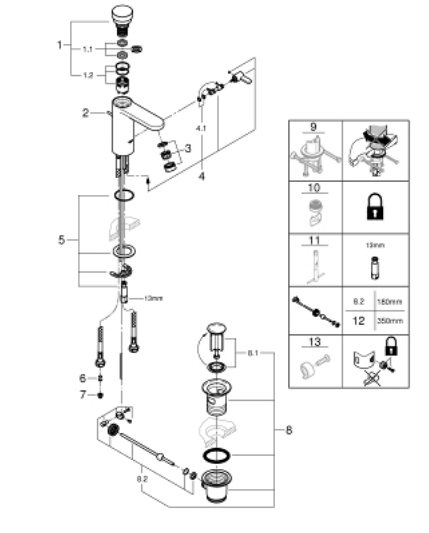

### PRODUCT DESCRIPTION

- Tyc: Chrome
- GROHE LongLife finish
- GROHE EcoJoy - Less water, perfect flow
- maximum flow rate (at 3 bar): 5 l/min
- pop-up waste set 1 1/4"
- 3 adjustable flow times: short - medium - long (factory setting: short), approx. 7, 15, 30 sec (pressure dependent)
- pressure range 0.5 to 6 bar
- 2 flexible hoses
- non return valve
- dirt strainers
- min. recommended pressure 1.0 bar

## 36 318 000 EUROSMART COSMOPOLITAN T SELF-CLOSING BASIN MIXER WITH MIXING DEVICE AND ADJUSTABLE TEMPERATURE LIMITER

### SPARE PARTS

- 1: Cartridge (Spare part-nr. 42412000)
  - 1.1: Rings (Spare part-nr. 4282000M)
  - 1.2: Seal kit (Spare part-nr. 4271500M)
  - 2: Pop-up rod (Spare part-nr. 46739000)
  - 3: Mousseur (Spare part-nr. 48159000)
  - 4: Mixing device (Spare part-nr. 42401000)
  - 4.1: Sealing washer (Spare part-nr. 4284000M)
  - 5: Mounting set (Spare part-nr. 42400000)
  - 6: Non-return valve (Spare part-nr. 4257200M)
  - 7: Filter (Spare part-nr. 4241300M)
  - 8: Waste set 1 1/4" (Spare part-nr. 28910000)
  - 8.1: Plug (Spare part-nr. 07182000)
  - 8.2: Eccentric rod (Spare part-nr. 07052000)
  - 9: Rotation lock (Spare part-nr. 36276000)\*
  - 10: Mousseur (Spare part-nr. 36133000)\*
  - 11: Mounting wrench (Spare part-nr. 19017000)\*
  - 12: Eccentric rod (Spare part-nr. 07341000)\*
  - 13: Hidden mixing device (Spare part-nr. 42408000)\*
- \* Optional accessories