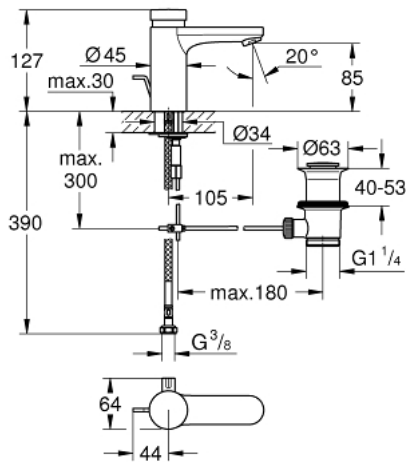

## 36 318 000 EUROSMART COSMOPOLITAN T SELF-CLOSING BASIN MIXER WITH MIXING DEVICE AND ADJUSTABLE TEMPERATURE LIMITER

### PRODUCT DESCRIPTION

- Tyc: Chrome
- GROHE LongLife finish
- GROHE EcoJoy - Less water, perfect flow
- maximum flow rate (at 3 bar): 5 l/min
- pop-up waste set 1 1/4"
- 3 adjustable flow times: short - medium - long (factory setting: short), approx. 7, 15, 30 sec (pressure dependent)
- pressure range 0.5 to 6 bar
- 2 flexible hoses
- non return valve
- dirt strainers
- min. recommended pressure 1.0 bar

### SPARE PARTS

- 1: Cartridge (Spare part-nr. 42412000)
  - 1.1: Rings (Spare part-nr. 4282000M)
  - 1.2: Seal kit (Spare part-nr. 4271500M)
  - 2: Pop-up rod (Spare part-nr. 46739000)
  - 3: Mousseur (Spare part-nr. 48159000)
  - 4: Mixing device (Spare part-nr. 42401000)
  - 4.1: Sealing washer (Spare part-nr. 4284000M)
  - 5: Mounting set (Spare part-nr. 42400000)
  - 6: Non-return valve (Spare part-nr. 4257200M)
  - 7: Filter (Spare part-nr. 4241300M)
  - 8: Waste set 1 1/4" (Spare part-nr. 28910000)
  - 8.1: Plug (Spare part-nr. 07182000)
  - 8.2: Eccentric rod (Spare part-nr. 07052000)
  - 9: Rotation lock (Spare part-nr. 36276000)\*
  - 10: Mousseur (Spare part-nr. 36133000)\*
  - 11: Mounting wrench (Spare part-nr. 19017000)\*
  - 12: Eccentric rod (Spare part-nr. 07341000)\*
  - 13: Hidden mixing device (Spare part-nr. 42408000)\*
- \* Optional accessories