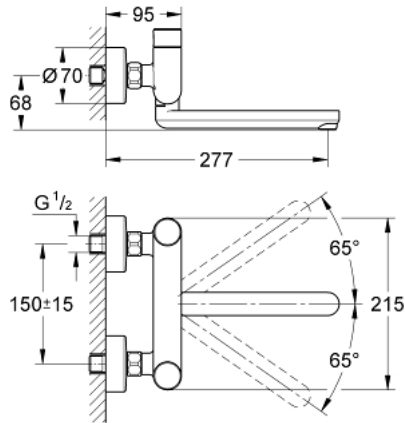

### PRODUCT DESCRIPTION

- Colour: chrome
- wall mounted
- GROHE LongLife finish
- GROHE EcoJoy - less water, perfect flow
- laminar flow straightener 9 l/min
- swivel cast spout 200 mm
- swivel range stop at 130°, lockable
- 3 adjustable flow times: short - medium - long (factory setting: medium), approx. 7, 15, 30 sec (pressure dependent)
- pressure range 0.5 to 6 bar
- S-unions
- non return valve
- dirt strainers
- min. recommended pressure 1.0 bar

### SPARE PARTS

- 1: S-union (Spare part-nr. 12662000)
- 2: Non-return valve (Spare part-nr. 47189000)
- 2.1: Filter (Spare part-nr. 0726400M)
- 2.2: Non-return valve (Spare part-nr. 08565000)
- 2.3: O-Ring  $\varnothing 17 \times \varnothing 2$  (Spare part-nr. 0305500M)
- 3: Mixing device (Spare part-nr. 42433000)
- 4: Cartridge (Spare part-nr. 42432000)
- 4.1: Rings (Spare part-nr. 4282000M)
- 4.2: Seal kit (Spare part-nr. 4271500M)
- 5: Spout (Spare part-nr. 42430000)
- 5.1: Repl.kit f.cast spout (Spare part-nr. 42431000)
- 5.2: Laminar flow straightener (Spare part-nr. 13960000)
- 6: Extension 3/4", 20 mm (Spare part-nr. 0713000M)\*
- 7: Special spanner (Spare part-nr. 19377000)\*