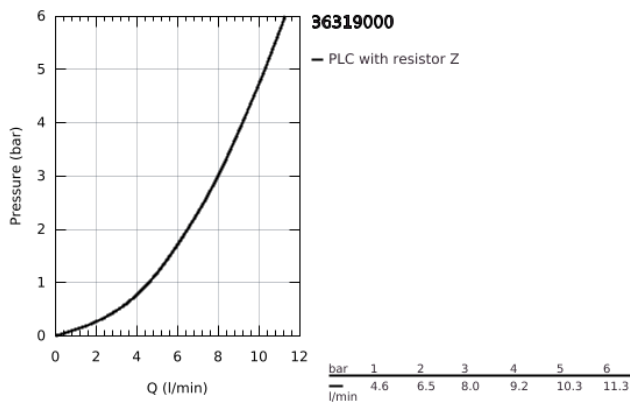

## 36 319 000 EUROSMART COSMOPOLITAN T SELF-CLOSING BASIN MIXER WITH MIXING DEVICE AND ADJUSTABLE TEMPERATURE LIMITER

### PRODUCT DESCRIPTION

- Colour: chrome
- wall mounted
- GROHE LongLife finish
- GROHE EcoJoy - less water, perfect flow
- laminar flow straightener 9 l/min
- swivel cast spout 200 mm
- swivel range stop at 130°, lockable
- 3 adjustable flow times: short - medium - long (factory setting: medium), approx. 7, 15, 30 sec (pressure dependent)
- pressure range 0.5 to 6 bar
- S-unions
- non return valve
- dirt strainers
- min. recommended pressure 1.0 bar