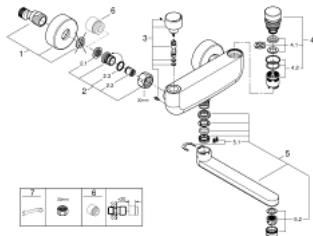

### PRODUCT DESCRIPTION

- Colour: chrome
- wall mounted
- GROHE LongLife finish
- GROHE EcoJoy - less water, perfect flow
- laminar flow straightener 9 l/min
- swivel cast spout 200 mm
- swivel range stop at 130°, lockable
- 3 adjustable flow times: short - medium - long (factory setting: medium), approx. 7, 15, 30 sec (pressure dependent)
- pressure range 0.5 to 6 bar
- S-unions
- non return valve
- dirt strainers
- min. recommended pressure 1.0 bar

### SPARE PARTS

- 1: S-union (Spare part-nr. 12662000)
- 2: Non-return valve (Spare part-nr. 47189000)
- 2.1: Filter (Spare part-nr. 0726400M)
- 2.2: Non-return valve (Spare part-nr. 08565000)
- 2.3: O-Ring  $\varnothing 17 \times \varnothing 2$  (Spare part-nr. 0305500M)
- 3: Mixing device (Spare part-nr. 42433000)
- 4: Cartridge (Spare part-nr. 42432000)
- 4.1: Rings (Spare part-nr. 4282000M)
- 4.2: Seal kit (Spare part-nr. 4271500M)
- 5: Spout (Spare part-nr. 42430000)
- 5.1: Repl.kit f.cast spout (Spare part-nr. 42431000)
- 5.2: Laminar flow straightener (Spare part-nr. 13960000)
- 6: Extension 3/4", 20 mm (Spare part-nr. 0713000M)\*
- 7: Special spanner (Spare part-nr. 19377000)\*