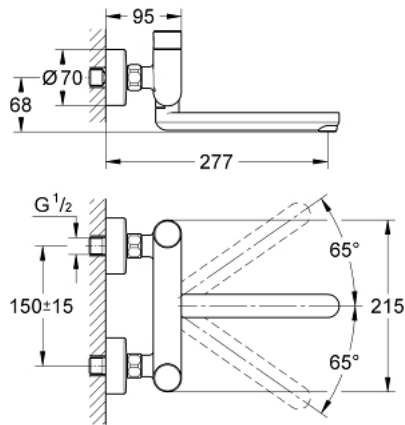

36 319 000 EUROSMART COSMOPOLITAN T SELF-CLOSING BASIN MIXER WITH MIXING DEVICE AND ADJUSTABLE TEMPERATURE LIMITER

PRODUCT DESCRIPTION

- Tyc: Chrome
- wall mounted
- GROHE LongLife finish
- GROHE EcoJoy - Less water, perfect flow
- laminar flow straightener 9 l/min
- swivel cast spout 200 mm
- swivel range stop at 130°, lockable
- 3 adjustable flow times: short - medium - long (factory setting: medium), approx. 7, 15, 30 sec (pressure dependent)
- pressure range 0.5 to 6 bar
- S-unions
- non return valve
- dirt strainers
- min. recommended pressure 1.0 bar

36 319 000 EUROSMART COSMOPOLITAN T SELF-CLOSING BASIN MIXER WITH MIXING DEVICE AND ADJUSTABLE TEMPERATURE LIMITER

SPARE PARTS

- 1: S-union (Spare part-nr. 12662000)
- 2: Non-return valve (Spare part-nr. 47189000)
- 2.1: Dirt strainer (Spare part-nr. 0726400M)
- 2.2: Non-return valve (Spare part-nr. 08565000)
- 2.3: O-ring $\varnothing 17 \times \varnothing 2$ (Spare part-nr. 0305500M)
- 3: Mixing device (Spare part-nr. 42433000)
- 4: Cartridge (Spare part-nr. 42432000)
- 4.1: Rings (Spare part-nr. 4282000M)
- 4.2: Seal kit (Spare part-nr. 4271500M)
- 5: Spout (Spare part-nr. 42430000)
- 5.1: Spout connection set (Spare part-nr. 42431000)
- 5.2: Laminar flow straightener (Spare part-nr. 13960000)
- 6: Extension 3/4", 20 mm (Spare part-nr. 0713000M)*
- 7: Special spanner (Spare part-nr. 19377000)*