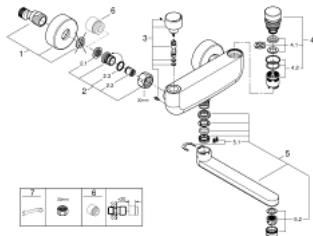

36 319 000 EUROSMART COSMOPOLITAN T SELF-CLOSING BASIN MIXER WITH MIXING DEVICE AND ADJUSTABLE TEMPERATURE LIMITER

PRODUCT DESCRIPTION

- Tyc: Chrome
- wall mounted
- GROHE LongLife finish
- GROHE EcoJoy - Less water, perfect flow
- laminar flow straightener 9 l/min
- swivel cast spout 200 mm
- swivel range stop at 130°, lockable
- 3 adjustable flow times: short - medium - long (factory setting: medium), approx. 7, 15, 30 sec (pressure dependent)
- pressure range 0.5 to 6 bar
- S-unions
- non return valve
- dirt strainers
- min. recommended pressure 1.0 bar

36 319 000 EUROSMART COSMOPOLITAN T SELF-CLOSING BASIN MIXER WITH MIXING DEVICE AND ADJUSTABLE TEMPERATURE LIMITER

SPARE PARTS

- 1: S-union (Spare part-nr. 12662000)
- 2: Non-return valve (Spare part-nr. 47189000)
- 2.1: Dirt strainer (Spare part-nr. 0726400M)
- 2.2: Non-return valve (Spare part-nr. 08565000)
- 2.3: O-ring $\varnothing 17 \times \varnothing 2$ (Spare part-nr. 0305500M)
- 3: Mixing device (Spare part-nr. 42433000)
- 4: Cartridge (Spare part-nr. 42432000)
- 4.1: Rings (Spare part-nr. 4282000M)
- 4.2: Seal kit (Spare part-nr. 4271500M)
- 5: Spout (Spare part-nr. 42430000)
- 5.1: Spout connection set (Spare part-nr. 42431000)
- 5.2: Laminar flow straightener (Spare part-nr. 13960000)
- 6: Extension 3/4", 20 mm (Spare part-nr. 0713000M)*
- 7: Special spanner (Spare part-nr. 19377000)*