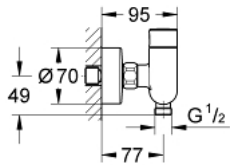

## 36 320 000 EUROSMART COSMOPOLITAN T SELF-CLOSING SHOWER MIXER 1/2" WITH MIXING DEVICE AND ADJUSTABLE TEMPERATURE LIMITER

### PRODUCT DESCRIPTION

- Colour: chrome
- wall mounted
- GROHE LongLife finish
- mixing device with hot water stop-valve
- hose connection G 1/2"
- 3 adjustable flow times: short - medium - long (factory setting: medium), approx. 7, 15, 30 sec (pressure dependent)
- pressure range 0.5 to 6 bar
- S-unions
- non return valve
- dirt strainers

### SPARE PARTS

- 1: S-union (Spare part-nr. 12662000)
  - 2: Non-return valve (Spare part-nr. 47189000)
  - 2.1: Filter (Spare part-nr. 0726400M)
  - 2.2: Non-return valve (Spare part-nr. 08565000)
  - 2.3: O-Ring  $\varnothing 17 \times \varnothing 2$  (Spare part-nr. 0305500M)
  - 3: Mixing device (Spare part-nr. 42433000)
  - 4: Cartridge (Spare part-nr. 42432000)
  - 4.1: Rings (Spare part-nr. 4282000M)
  - 4.2: Seal kit (Spare part-nr. 4271500M)
  - 5: Non-return valve (Spare part-nr. 08565000)
  - 6: Extension 3/4", 20 mm (Spare part-nr. 0713000M)\*
  - 7: Special spanner (Spare part-nr. 19377000)\*
- \* Optional accessories