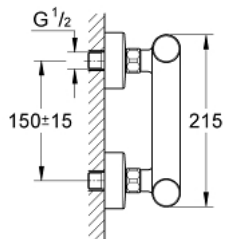

## 36 320 000 EUROSMART COSMOPOLITAN T SELF-CLOSING SHOWER MIXER 1/2" WITH MIXING DEVICE AND ADJUSTABLE TEMPERATURE LIMITER

### PRODUCT DESCRIPTION

- Colour: chrome
- wall mounted
- GROHE LongLife finish
- mixing device with hot water stop-valve
- hose connection G 1/2"
- 3 adjustable flow times: short - medium - long (factory setting: medium), approx. 7, 15, 30 sec (pressure dependent)
- pressure range 0.5 to 6 bar
- S-unions
- non return valve
- dirt strainers

### SPARE PARTS

- 1: S-union (Spare part-nr. 12662000)
  - 2: Non-return valve (Spare part-nr. 47189000)
  - 2.1: Filter (Spare part-nr. 0726400M)
  - 2.2: Non-return valve (Spare part-nr. 08565000)
  - 2.3: O-Ring  $\varnothing 17 \times \varnothing 2$  (Spare part-nr. 0305500M)
  - 3: Mixing device (Spare part-nr. 42433000)
  - 4: Cartridge (Spare part-nr. 42432000)
  - 4.1: Rings (Spare part-nr. 4282000M)
  - 4.2: Seal kit (Spare part-nr. 4271500M)
  - 5: Non-return valve (Spare part-nr. 08565000)
  - 6: Extension 3/4", 20 mm (Spare part-nr. 0713000M)\*
  - 7: Special spanner (Spare part-nr. 19377000)\*
- \* Optional accessories