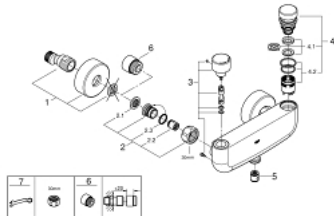

## 36 320 000 EUROSMART COSMOPOLITAN T SELF-CLOSING SHOWER MIXER 1/2" WITH MIXING DEVICE AND ADJUSTABLE TEMPERATURE LIMITER

### PRODUCT DESCRIPTION

- Colour: chrome
- wall mounted
- GROHE LongLife finish
- mixing device with hot water stop-valve
- hose connection G 1/2"
- 3 adjustable flow times: short - medium - long (factory setting: medium), approx. 7, 15, 30 sec (pressure dependent)
- pressure range 0.5 to 6 bar
- S-unions
- non return valve
- dirt strainers

### SPARE PARTS

- 1: S-union (Spare part-nr. 12662000)
  - 2: Non-return valve (Spare part-nr. 47189000)
  - 2.1: Filter (Spare part-nr. 0726400M)
  - 2.2: Non-return valve (Spare part-nr. 08565000)
  - 2.3: O-Ring  $\varnothing 17 \times \varnothing 2$  (Spare part-nr. 0305500M)
  - 3: Mixing device (Spare part-nr. 42433000)
  - 4: Cartridge (Spare part-nr. 42432000)
  - 4.1: Rings (Spare part-nr. 4282000M)
  - 4.2: Seal kit (Spare part-nr. 4271500M)
  - 5: Non-return valve (Spare part-nr. 08565000)
  - 6: Extension 3/4", 20 mm (Spare part-nr. 0713000M)\*
  - 7: Special spanner (Spare part-nr. 19377000)\*
- \* Optional accessories