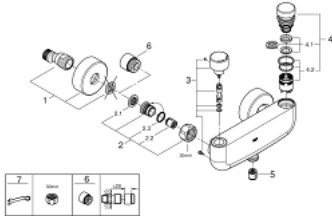

36 320 000 EUROSMART COSMOPOLITAN T SELF-CLOSING SHOWER MIXER 1/2" WITH MIXING DEVICE AND ADJUSTABLE TEMPERATURE LIMITER

PRODUCT DESCRIPTION

- Tyc: Chrome
- wall mounted
- GROHE LongLife finish
- mixing device with hot water stop-valve
- hose connection G 1/2"
- 3 adjustable flow times: short - medium - long (factory setting: medium), approx. 7, 15, 30 sec (pressure dependent)
- pressure range 0.5 to 6 bar
- S-unions
- non return valve
- dirt strainers

36 320 000 EUROSMART COSMOPOLITAN T SELF-CLOSING SHOWER MIXER 1/2" WITH MIXING DEVICE AND ADJUSTABLE TEMPERATURE LIMITER

SPARE PARTS

- 1: S-union (Spare part-nr. 12662000)
- 2: Non-return valve (Spare part-nr. 47189000)
- 2.1: Dirt strainer (Spare part-nr. 0726400M)
- 2.2: Non-return valve (Spare part-nr. 08565000)
- 2.3: O-ring $\varnothing 17 \times \varnothing 2$ (Spare part-nr. 0305500M)
- 3: Mixing device (Spare part-nr. 42433000)
- 4: Cartridge (Spare part-nr. 42432000)
- 4.1: Rings (Spare part-nr. 4282000M)
- 4.2: Seal kit (Spare part-nr. 4271500M)
- 5: Non-return valve (Spare part-nr. 08565000)
- 6: Extension 3/4", 20 mm (Spare part-nr. 0713000M)*
- 7: Special spanner (Spare part-nr. 19377000)*