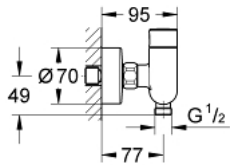

36 320 000 EUROSMART COSMOPOLITAN T SELF-CLOSING SHOWER MIXER 1/2" WITH MIXING DEVICE AND ADJUSTABLE TEMPERATURE LIMITER

PRODUCT DESCRIPTION

- Tyc: Chrome
- wall mounted
- GROHE LongLife finish
- mixing device with hot water stop-valve
- hose connection G 1/2"
- 3 adjustable flow times: short - medium - long (factory setting: medium), approx. 7, 15, 30 sec (pressure dependent)
- pressure range 0.5 to 6 bar
- S-unions
- non return valve
- dirt strainers

36 320 000 EUROSMART COSMOPOLITAN T SELF-CLOSING SHOWER MIXER 1/2" WITH MIXING DEVICE AND ADJUSTABLE TEMPERATURE LIMITER

SPARE PARTS

- 1: S-union (Spare part-nr. 12662000)
- 2: Non-return valve (Spare part-nr. 47189000)
- 2.1: Dirt strainer (Spare part-nr. 0726400M)
- 2.2: Non-return valve (Spare part-nr. 08565000)
- 2.3: O-ring $\varnothing 17 \times \varnothing 2$ (Spare part-nr. 0305500M)
- 3: Mixing device (Spare part-nr. 42433000)
- 4: Cartridge (Spare part-nr. 42432000)
- 4.1: Rings (Spare part-nr. 4282000M)
- 4.2: Seal kit (Spare part-nr. 4271500M)
- 5: Non-return valve (Spare part-nr. 08565000)
- 6: Extension 3/4", 20 mm (Spare part-nr. 0713000M)*
- 7: Special spanner (Spare part-nr. 19377000)*