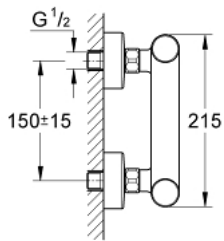

36 320 000 EUROSMART COSMOPOLITAN T SELF-CLOSING SHOWER MIXER 1/2" WITH MIXING DEVICE AND ADJUSTABLE TEMPERATURE LIMITER

PRODUCT DESCRIPTION

- Tyc: Chrome
- wall mounted
- GROHE LongLife finish
- mixing device with hot water stop-valve
- hose connection G 1/2"
- 3 adjustable flow times: short - medium - long (factory setting: medium), approx. 7, 15, 30 sec (pressure dependent)
- pressure range 0.5 to 6 bar
- S-unions
- non return valve
- dirt strainers

36 320 000 EUROSMART COSMOPOLITAN T SELF-CLOSING SHOWER MIXER 1/2" WITH MIXING DEVICE AND ADJUSTABLE TEMPERATURE LIMITER

SPARE PARTS

- 1: S-union (Spare part-nr. 12662000)
- 2: Non-return valve (Spare part-nr. 47189000)
- 2.1: Dirt strainer (Spare part-nr. 0726400M)
- 2.2: Non-return valve (Spare part-nr. 08565000)
- 2.3: O-ring $\varnothing 17 \times \varnothing 2$ (Spare part-nr. 0305500M)
- 3: Mixing device (Spare part-nr. 42433000)
- 4: Cartridge (Spare part-nr. 42432000)
- 4.1: Rings (Spare part-nr. 4282000M)
- 4.2: Seal kit (Spare part-nr. 4271500M)
- 5: Non-return valve (Spare part-nr. 08565000)
- 6: Extension 3/4", 20 mm (Spare part-nr. 0713000M)*
- 7: Special spanner (Spare part-nr. 19377000)*