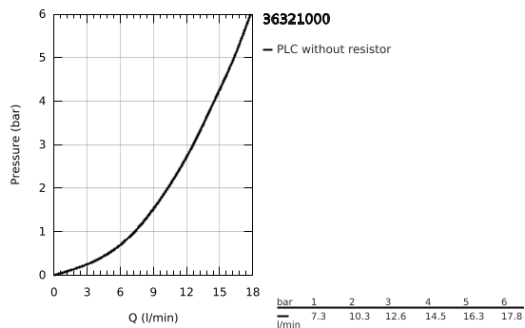

## 36 321 000 EUROSMART COSMOPOLITAN T SELF-CLOSING SHOWER MIXER 1/2" WITH MIXING DEVICE AND ADJUSTABLE TEMPERATURE LIMITER

### PRODUCT DESCRIPTION

- Colour: chrome
- trim set for rough-in box 36 322 001 (please order separately)
- GROHE LongLife finish
- chrome escutcheon
- 3 adjustable flow times: short - medium - long (factory setting: medium), approx. 7, 15, 30 sec (pressure dependent)
- pressure range 0.5 to 6 bar
- dirt strainers