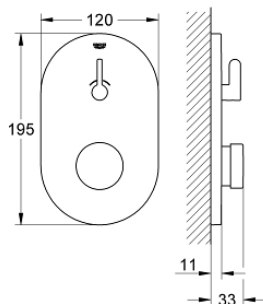

## 36 321 000 EUROSMART COSMOPOLITAN T SELF-CLOSING SHOWER MIXER 1/2" WITH MIXING DEVICE AND ADJUSTABLE TEMPERATURE LIMITER

### PRODUCT DESCRIPTION

- Colour: chrome
- trim set for rough-in box 36 322 001 (please order separately)
- GROHE LongLife finish
- chrome escutcheon
- 3 adjustable flow times: short - medium - long (factory setting: medium), approx. 7, 15, 30 sec (pressure dependent)
- pressure range 0.5 to 6 bar
- dirt strainers