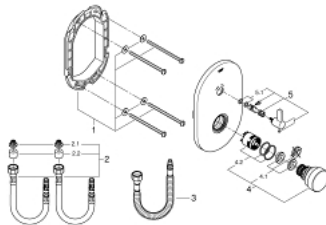

## 36 321 000 EUROSMART COSMOPOLITAN T SELF-CLOSING SHOWER MIXER 1/2" WITH MIXING DEVICE AND ADJUSTABLE TEMPERATURE LIMITER

### PRODUCT DESCRIPTION

- Colour: chrome
- trim set for rough-in box 36 322 001 (please order separately)
- GROHE LongLife finish
- chrome escutcheon
- 3 adjustable flow times: short - medium - long (factory setting: medium), approx. 7, 15, 30 sec (pressure dependent)
- pressure range 0.5 to 6 bar
- dirt strainers

### SPARE PARTS

- 1: Frame (Spare part-nr. 42419000)
- 2: Connection hose set (Spare part-nr. 42417000)
- 2.1: Filter (Spare part-nr. 4241300M)
- 2.2: Non-return valve (Spare part-nr. 4240400M)
- 3: Tube set (Spare part-nr. 43566000)
- 4: Cartridge (Spare part-nr. 42412000)
- 4.1: Rings (Spare part-nr. 4282000M)
- 4.2: Seal kit (Spare part-nr. 4271500M)
- 5: Mixing lever (Spare part-nr. 42441000)
- 5.1: Sealing washer (Spare part-nr. 4284000M)