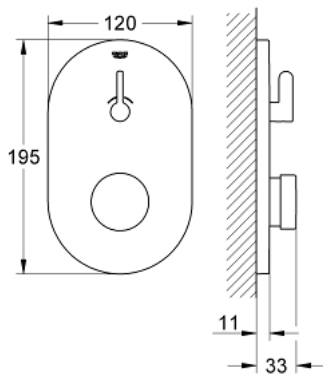

36 321 000 EUROSMART COSMOPOLITAN T SELF-CLOSING SHOWER MIXER 1/2" WITH MIXING DEVICE AND ADJUSTABLE TEMPERATURE LIMITER

PRODUCT DESCRIPTION

- Tyc: Chrome
- trim set for rough-in box 36 322 001 (please order separately)
- GROHE LongLife finish
- chrome escutcheon
- 3 adjustable flow times: short - medium - long (factory setting: medium), approx. 7, 15, 30 sec (pressure dependent)
- pressure range 0.5 to 6 bar
- dirt strainers

36 321 000 EUROSMART COSMOPOLITAN T SELF-CLOSING SHOWER MIXER 1/2" WITH MIXING DEVICE AND ADJUSTABLE TEMPERATURE LIMITER

SPARE PARTS

- 1: Mounting frame (Spare part-nr. 42419000)
- 2: Connection hose set (Spare part-nr. 42417000)
- 2.1: Filter (Spare part-nr. 4241300M)
- 2.2: Non-return valve (Spare part-nr. 4240400M)
- 3: Tube set (Spare part-nr. 43566000)
- 4: Cartridge (Spare part-nr. 42412000)
- 4.1: Rings (Spare part-nr. 4282000M)
- 4.2: Seal kit (Spare part-nr. 4271500M)
- 5: Mixing lever (Spare part-nr. 42441000)
- 5.1: Sealing washer (Spare part-nr. 4284000M)