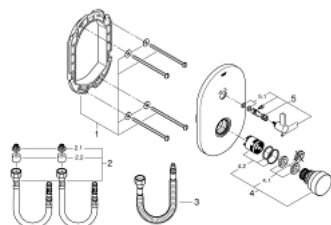

36 321 000 EUROSMART COSMOPOLITAN T SELF-CLOSING SHOWER MIXER 1/2" WITH MIXING DEVICE AND ADJUSTABLE TEMPERATURE LIMITER

PRODUCT DESCRIPTION

- Tyc: Chrome
- trim set for rough-in box 36 322 001 (please order separately)
- GROHE LongLife finish
- chrome escutcheon
- 3 adjustable flow times: short - medium - long (factory setting: medium), approx. 7, 15, 30 sec (pressure dependent)
- pressure range 0.5 to 6 bar
- dirt strainers

36 321 000 EUROSMART COSMOPOLITAN T SELF-CLOSING SHOWER MIXER 1/2" WITH MIXING DEVICE AND ADJUSTABLE TEMPERATURE LIMITER

SPARE PARTS

- 1: Mounting frame (Spare part-nr. 42419000)
- 2: Connection hose set (Spare part-nr. 42417000)
- 2.1: Filter (Spare part-nr. 4241300M)
- 2.2: Non-return valve (Spare part-nr. 4240400M)
- 3: Tube set (Spare part-nr. 43566000)
- 4: Cartridge (Spare part-nr. 42412000)
- 4.1: Rings (Spare part-nr. 4282000M)
- 4.2: Seal kit (Spare part-nr. 4271500M)
- 5: Mixing lever (Spare part-nr. 42441000)
- 5.1: Sealing washer (Spare part-nr. 4284000M)