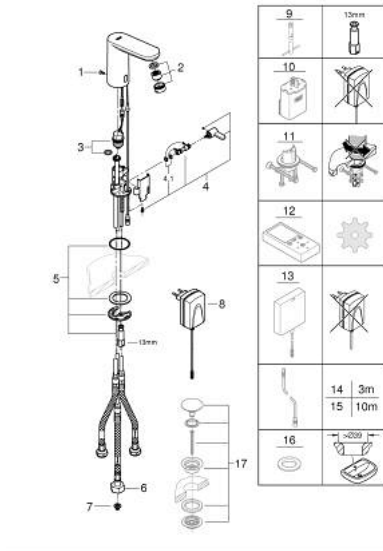

### PRODUCT DESCRIPTION

- Colour: chrome
- with infrared sensor for bi-directional communication for monitoring, configuration and servicing
- with plug transformer 100-230 V AC, 50-60 Hz, 6 V DC
- for open water heater
- GROHE LongLife finish
- GROHE EcoJoy - less water, perfect flow
- maximum flow rate (at 3 bar): 5.5 l/min
- fixed build in static flow limiter on the hose connection
- non return valve
- dirt strainers
- flexible connection hoses
- with integrated solenoid valve
- rapid installation system
- 7 pre-set programs:
  - auto flush
  - thermal disinfection
  - cleaning mode
- additional functions and precise settings by remote control 36 407
- CE approved
- noise classification I in accordance with DIN 4109
- type of protection faucet IP 59K
- min. recommended pressure 1.0 bar

### SPARE PARTS

- 1: Screw (Spare part-nr. 4283100M)
- 2: Flow straightener (Spare part-nr. 46162000)
- 3: Solenoid valve (Spare part-nr. 42469000)
- 4: Mixing lever (Spare part-nr. 42401000)
- 4.1: Sealing washer (Spare part-nr. 4284000M)
- 5: Mounting set (Spare part-nr. 42400000)
- 6: Adapter with flow rate limiter (Spare part-nr. 42255000)
- 7: Filter (Spare part-nr. 4241300M)
- 8: Mains adaptor (Spare part-nr. 42388000)
- 9: Mounting wrench (Spare part-nr. 19017000)\*
- 10: Battery housing (Spare part-nr. 42393000)\*
- 11: Rotation lock (Spare part-nr. 36276000)\*
- 12: Remote control (Spare part-nr. 36407001)\*
- 13: Switch-mode power supply (Spare part-nr. 36338000)\*
- 14: Power extension cable (Spare part-nr. 36340000)\*
- 15: Power extension cable (Spare part-nr. 36341000)\*
- 16: Escutcheon (Spare part-nr. 36370000)\*
- 17: Waste set with push-open plug (Spare part-nr. 65807000)\*