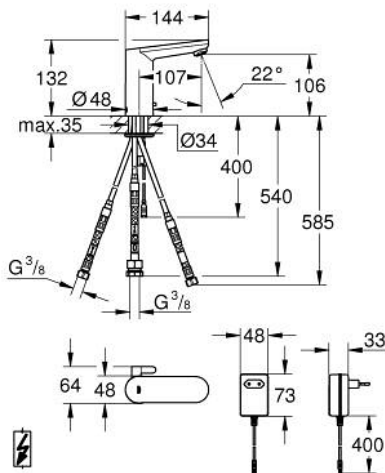

### PRODUCT DESCRIPTION

- Colour: chrome
- with infrared sensor for bi-directional communication for monitoring, configuration and servicing
- with plug transformer 100-230 V AC, 50-60 Hz, 6 V DC
- for open water heater
- GROHE LongLife finish
- GROHE EcoJoy - less water, perfect flow
- maximum flow rate (at 3 bar): 5.5 l/min
- fixed build in static flow limiter on the hose connection
- non return valve
- dirt strainers
- flexible connection hoses
- with integrated solenoid valve
- rapid installation system
- 7 pre-set programs:
  - auto flush
  - thermal disinfection
  - cleaning mode
- additional functions and precise settings by remote control 36 407
- CE approved
- noise classification I in accordance with DIN 4109
- type of protection faucet IP 59K
- min. recommended pressure 1.0 bar

### SPARE PARTS

- 1: Screw (Spare part-nr. 4283100M)
- 2: Flow straightener (Spare part-nr. 46162000)
- 3: Solenoid valve (Spare part-nr. 42469000)
- 4: Mixing lever (Spare part-nr. 42401000)
- 4.1: Sealing washer (Spare part-nr. 4284000M)
- 5: Mounting set (Spare part-nr. 42400000)
- 6: Adapter with flow rate limiter (Spare part-nr. 42255000)
- 7: Filter (Spare part-nr. 4241300M)
- 8: Mains adaptor (Spare part-nr. 42388000)
- 9: Mounting wrench (Spare part-nr. 19017000)\*
- 10: Battery housing (Spare part-nr. 42393000)\*
- 11: Rotation lock (Spare part-nr. 36276000)\*
- 12: Remote control (Spare part-nr. 36407001)\*
- 13: Switch-mode power supply (Spare part-nr. 36338000)\*
- 14: Power extension cable (Spare part-nr. 36340000)\*
- 15: Power extension cable (Spare part-nr. 36341000)\*
- 16: Escutcheon (Spare part-nr. 36370000)\*
- 17: Waste set with push-open plug (Spare part-nr. 65807000)\*