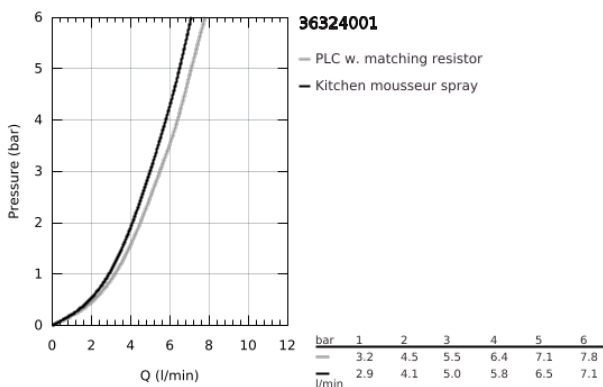

## 36 324 001 EUROSMART COSMOPOLITAN E INFRA-RED ELECTRONIC BASIN MIXER WITH MIXING DEVICE AND ADJUSTABLE TEMPERATURE LIMITER

### PRODUCT DESCRIPTION

- Colour: chrome
- with infrared sensor for bi-directional communication for monitoring, configuration and servicing
- with plug transformer 100-230 V AC, 50-60 Hz, 6 V DC
- for open water heater
- GROHE LongLife finish
- GROHE EcoJoy - less water, perfect flow
- maximum flow rate (at 3 bar): 5.5 l/min
- fixed build in static flow limiter on the hose connection
- non return valve
- dirt strainers
- flexible connection hoses
- with integrated solenoid valve
- rapid installation system
- 7 pre-set programs:
  - auto flush
  - thermal disinfection
  - cleaning mode
- additional functions and precise settings by remote control 36 407
- CE approved
- noise classification I in accordance with DIN 4109
- type of protection faucet IP 59K
- min. recommended pressure 1.0 bar

## 36 324 001 EUROSART COSMOPOLITAN E INFRA-RED ELECTRONIC BASIN MIXER WITH MIXING DEVICE AND ADJUSTABLE TEMPERATURE LIMITER