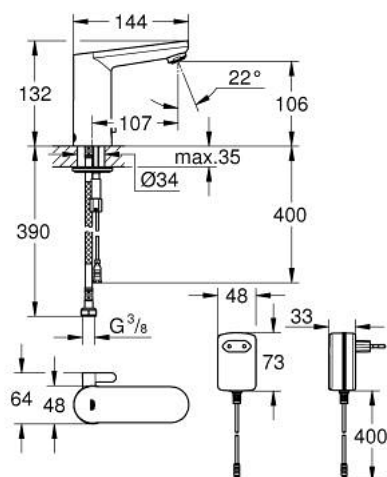

36 325 001 EUROSMART COSMOPOLITAN E INFRA-RED ELECTRONIC BASIN MIXER 1/2" WITH MIXING DEVICE AND ADJUSTABLE TEMPERATURE LIMITER

PRODUCT DESCRIPTION

- Tyc: Chrome
- with infrared sensor for bi-directional communication for monitoring, configuration and servicing
- with plug transformer 100-230 V AC, 50-60 Hz, 6 V DC
- GROHE LongLife finish
- mousseur 5.7 l/min
- flexible connection hoses
- non return valve
- dirt strainers
- with integrated solenoid valve
- rapid installation system
- 7 pre-set programs:
- auto flush
- thermal disinfection
- cleaning mode
- additional functions and precise settings by remote control 36 407
- CE approved
- noise classification I in accordance with DIN 4109
- type of protection faucet IP 59K
- min. recommended pressure 1.0 bar

36 325 001 EUROSMART COSMOPOLITAN E INFRA-RED ELECTRONIC BASIN MIXER 1/2" WITH MIXING DEVICE AND ADJUSTABLE TEMPERATURE LIMITER

SPARE PARTS

- 1: Screws (Spare part-nr. 4283100M)
- 2: Mousseur (Spare part-nr. 48159000)
- 3: Solenoid valve (Spare part-nr. 42479000)
- 4: Mixing device (Spare part-nr. 42401000)
- 4.1: Sealing washer (Spare part-nr. 4284000M)
- 5: Mounting set (Spare part-nr. 42400000)
- 6: Non-return valve (Spare part-nr. 4257200M)
- 7: Filter (Spare part-nr. 4241300M)
- 8: Mains adaptor (Spare part-nr. 42388000)
- 9: Mounting wrench (Spare part-nr. 19017000)*
- 10: Power extension cable (Spare part-nr. 36340000)*
- 11: Power extension cable (Spare part-nr. 36341000)*
- 12: Switch-mode power supply (Spare part-nr. 36338000)*
- 13: Rotation lock (Spare part-nr. 36276000)*
- 14: Remote control (Spare part-nr. 36407001)*
- 15: Mousseur (Spare part-nr. 36133000)*
- 16: Escutcheon (Spare part-nr. 36370000)*
- 17: Waste set with push-open plug (Spare part-nr. 65807000)*