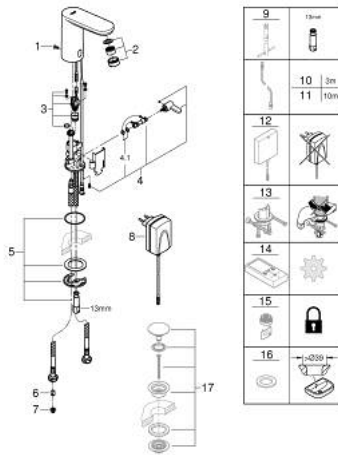

36 325 001 EUROSMART COSMOPOLITAN E INFRA-RED ELECTRONIC BASIN MIXER 1/2" WITH MIXING DEVICE AND ADJUSTABLE TEMPERATURE LIMITER

PRODUCT DESCRIPTION

- Tyc: Chrome
- with infrared sensor for bi-directional communication for monitoring, configuration and servicing
- with plug transformer 100-230 V AC, 50-60 Hz, 6 V DC
- GROHE LongLife finish
- mousseur 5.7 l/min
- flexible connection hoses
- non return valve
- dirt strainers
- with integrated solenoid valve
- rapid installation system
- 7 pre-set programs:
- auto flush
- thermal disinfection
- cleaning mode
- additional functions and precise settings by remote control 36 407
- CE approved
- noise classification I in accordance with DIN 4109
- type of protection faucet IP 59K
- min. recommended pressure 1.0 bar

36 325 001 EUROSMART COSMOPOLITAN E INFRA-RED ELECTRONIC BASIN MIXER 1/2" WITH MIXING DEVICE AND ADJUSTABLE TEMPERATURE LIMITER

SPARE PARTS

- 1: Screws (Spare part-nr. 4283100M)
- 2: Mousseur (Spare part-nr. 48159000)
- 3: Solenoid valve (Spare part-nr. 42479000)
- 4: Mixing device (Spare part-nr. 42401000)
- 4.1: Sealing washer (Spare part-nr. 4284000M)
- 5: Mounting set (Spare part-nr. 42400000)
- 6: Non-return valve (Spare part-nr. 4257200M)
- 7: Filter (Spare part-nr. 4241300M)
- 8: Mains adaptor (Spare part-nr. 42388000)
- 9: Mounting wrench (Spare part-nr. 19017000)*
- 10: Power extension cable (Spare part-nr. 36340000)*
- 11: Power extension cable (Spare part-nr. 36341000)*
- 12: Switch-mode power supply (Spare part-nr. 36338000)*
- 13: Rotation lock (Spare part-nr. 36276000)*
- 14: Remote control (Spare part-nr. 36407001)*
- 15: Mousseur (Spare part-nr. 36133000)*
- 16: Escutcheon (Spare part-nr. 36370000)*
- 17: Waste set with push-open plug (Spare part-nr. 65807000)*