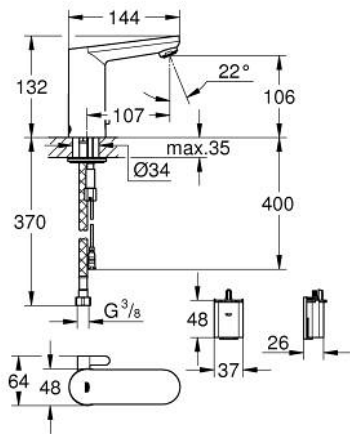

## 36 327 001 EUROSMART COSMOPOLITAN E INFRA-RED ELECTRONIC BASIN MIXER 1/2" WITH MIXING DEVICE AND ADJUSTABLE TEMPERATURE LIMITER

### PRODUCT DESCRIPTION

- Colour: chrome
- with infrared sensor for bi-directional communication for monitoring, configuration and servicing
- 6 V lithium battery, type CR-P2
- battery lifetime: approx. 7 years (150 actuations a day)
- GROHE LongLife finish
- GROHE EcoJoy mousseur 5.7 l/min
- flexible connection hoses
- non return valve
- dirt strainers
- with integrated solenoid valve
- external battery
- rapid installation system
- multistage battery status display
- 7 pre-set programs:
  - auto flush
  - thermal disinfection
  - cleaning mode
- additional functions and precise settings by remote control 36 407
- CE approved
- noise classification I in accordance with DIN 4109
- type of protection faucet IP 59K
- min. recommended pressure 1.0 bar