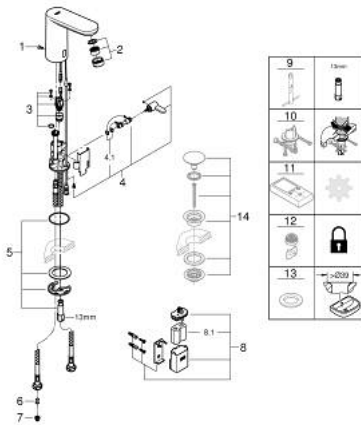

36 327 001 EUROSMART COSMOPOLITAN E INFRA-RED ELECTRONIC BASIN MIXER 1/2" WITH MIXING DEVICE AND ADJUSTABLE TEMPERATURE LIMITER

PRODUCT DESCRIPTION

- Colour: chrome
- with infrared sensor for bi-directional communication for monitoring, configuration and servicing
- 6 V lithium battery, type CR-P2
- battery lifetime: approx. 7 years (150 actuations a day)
- GROHE LongLife finish
- mousseur 5.7 l/min
- flexible connection hoses
- non return valve
- dirt strainers
- with integrated solenoid valve
- external battery
- rapid installation system
- multistage battery status display
- 7 pre-set programs:
 - auto flush
 - thermal disinfection
 - cleaning mode
- additional functions and precise settings by remote control 36 407
- CE approved
- noise classification I in accordance with DIN 4109
- type of protection faucet IP 59K
- min. recommended pressure 1.0 bar

36 327 001 EUROSMART COSMOPOLITAN E INFRA-RED ELECTRONIC BASIN MIXER 1/2" WITH MIXING DEVICE AND ADJUSTABLE TEMPERATURE LIMITER

SPARE PARTS

- 1: Screw (Spare part-nr. 4283100M)
 - 2: Mousseur (Spare part-nr. 48159000)
 - 3: Solenoid valve (Spare part-nr. 42479000)
 - 4: Mixing lever (Spare part-nr. 42401000)
 - 4.1: Sealing washer (Spare part-nr. 4284000M)
 - 5: Mounting set (Spare part-nr. 42400000)
 - 6: Non-return valve (Spare part-nr. 4257200M)
 - 7: Filter (Spare part-nr. 4241300M)
 - 8: Battery housing (Spare part-nr. 42393000)
 - 8.1: Battery (Spare part-nr. 42886000)
 - 9: Mounting wrench (Spare part-nr. 19017000)*
 - 10: Rotation lock (Spare part-nr. 36276000)*
 - 11: Remote control (Spare part-nr. 36407001)*
 - 12: Mousseur (Spare part-nr. 36133000)*
 - 13: Escutcheon (Spare part-nr. 36370000)*
 - 14: Waste set with push-open plug (Spare part-nr. 65807000)*
- * Optional accessories