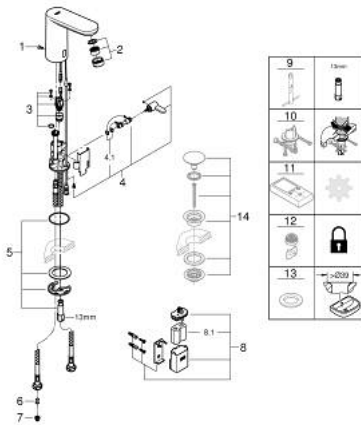

## 36 327 001 EUROSMART COSMOPOLITAN E INFRA-RED ELECTRONIC BASIN MIXER 1/2" WITH MIXING DEVICE AND ADJUSTABLE TEMPERATURE LIMITER

### PRODUCT DESCRIPTION

- Colour: chrome
- with infrared sensor for bi-directional communication for monitoring, configuration and servicing
- 6 V lithium battery, type CR-P2
- battery lifetime: approx. 7 years (150 actuations a day)
- GROHE LongLife finish
- GROHE EcoJoy mousseur 5.7 l/min
- flexible connection hoses
- non return valve
- dirt strainers
- with integrated solenoid valve
- external battery
- rapid installation system
- multistage battery status display
- 7 pre-set programs:
  - auto flush
  - thermal disinfection
  - cleaning mode
- additional functions and precise settings by remote control 36 407
- CE approved
- noise classification I in accordance with DIN 4109
- type of protection faucet IP 59K
- min. recommended pressure 1.0 bar

### SPARE PARTS

- 1: Screw (Spare part-nr. 4283100M)
  - 2: Mousseur (Spare part-nr. 48159000)
  - 3: Solenoid valve (Spare part-nr. 42479000)
  - 4: Mixing lever (Spare part-nr. 42401000)
  - 4.1: Sealing washer (Spare part-nr. 4284000M)
  - 5: Mounting set (Spare part-nr. 42400000)
  - 6: Non-return valve (Spare part-nr. 4257200M)
  - 7: Filter (Spare part-nr. 4241300M)
  - 8: Battery housing (Spare part-nr. 42393000)
  - 8.1: Battery (Spare part-nr. 42886000)
  - 9: Mounting wrench (Spare part-nr. 19017000)\*
  - 10: Rotation lock (Spare part-nr. 36276000)\*
  - 11: Remote control (Spare part-nr. 36407001)\*
  - 12: Mousseur (Spare part-nr. 36133000)\*
  - 13: Escutcheon (Spare part-nr. 36370000)\*
  - 14: Waste set with push-open plug (Spare part-nr. 65807000)\*
- \* Optional accessories