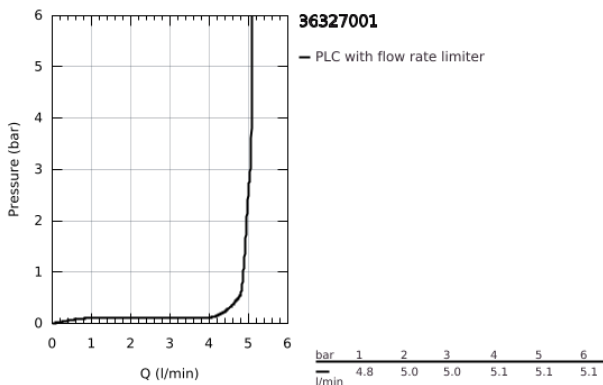

36 327 001 EUROSMART COSMOPOLITAN E INFRA-RED ELECTRONIC BASIN MIXER 1/2" WITH MIXING DEVICE AND ADJUSTABLE TEMPERATURE LIMITER

PRODUCT DESCRIPTION

- Colour: chrome
- with infrared sensor for bi-directional communication for monitoring, configuration and servicing
- 6 V lithium battery, type CR-P2
- battery lifetime: approx. 7 years (150 actuations a day)
- GROHE LongLife finish
- mousseur 5.7 l/min
- flexible connection hoses
- non return valve
- dirt strainers
- with integrated solenoid valve
- external battery
- rapid installation system
- multistage battery status display
- 7 pre-set programs:
 - auto flush
 - thermal disinfection
 - cleaning mode
- additional functions and precise settings by remote control 36 407
- CE approved
- noise classification I in accordance with DIN 4109
- type of protection faucet IP 59K
- min. recommended pressure 1.0 bar

36 327 001 EUROSMART COSMOPOLITAN E INFRA-RED ELECTRONIC BASIN MIXER 1/2" WITH MIXING DEVICE AND ADJUSTABLE TEMPERATURE LIMITER

SPARE PARTS

- 1: Screw (Spare part-nr. 4283100M)
 - 2: Mousseur (Spare part-nr. 48159000)
 - 3: Solenoid valve (Spare part-nr. 42479000)
 - 4: Mixing lever (Spare part-nr. 42401000)
 - 4.1: Sealing washer (Spare part-nr. 4284000M)
 - 5: Mounting set (Spare part-nr. 42400000)
 - 6: Non-return valve (Spare part-nr. 4257200M)
 - 7: Filter (Spare part-nr. 4241300M)
 - 8: Battery housing (Spare part-nr. 42393000)
 - 8.1: Battery (Spare part-nr. 42886000)
 - 9: Mounting wrench (Spare part-nr. 19017000)*
 - 10: Rotation lock (Spare part-nr. 36276000)*
 - 11: Remote control (Spare part-nr. 36407001)*
 - 12: Mousseur (Spare part-nr. 36133000)*
 - 13: Escutcheon (Spare part-nr. 36370000)*
 - 14: Waste set with push-open plug (Spare part-nr. 65807000)*
- * Optional accessories