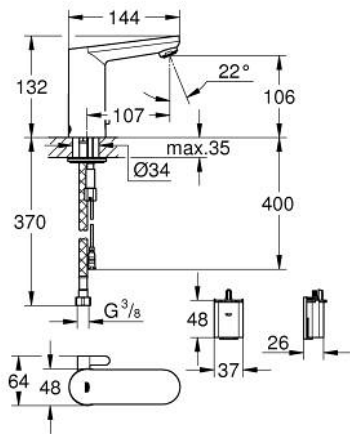

36 327 001 EUROSMART COSMOPOLITAN E INFRA-RED ELECTRONIC BASIN MIXER 1/2" WITH MIXING DEVICE AND ADJUSTABLE TEMPERATURE LIMITER

PRODUCT DESCRIPTION

- Colour: chrome
- with infrared sensor for bi-directional communication for monitoring, configuration and servicing
- 6 V lithium battery, type CR-P2
- battery lifetime: approx. 7 years (150 actuations a day)
- GROHE LongLife finish
- mousseur 5.7 l/min
- flexible connection hoses
- non return valve
- dirt strainers
- with integrated solenoid valve
- external battery
- rapid installation system
- multistage battery status display
- 7 pre-set programs:
 - auto flush
 - thermal disinfection
 - cleaning mode
- additional functions and precise settings by remote control 36 407
- CE approved
- noise classification I in accordance with DIN 4109
- type of protection faucet IP 59K
- min. recommended pressure 1.0 bar

36 327 001 EUROSMART COSMOPOLITAN E INFRA-RED ELECTRONIC BASIN MIXER 1/2" WITH MIXING DEVICE AND ADJUSTABLE TEMPERATURE LIMITER

SPARE PARTS

- 1: Screw (Spare part-nr. 4283100M)
 - 2: Mousseur (Spare part-nr. 48159000)
 - 3: Solenoid valve (Spare part-nr. 42479000)
 - 4: Mixing lever (Spare part-nr. 42401000)
 - 4.1: Sealing washer (Spare part-nr. 4284000M)
 - 5: Mounting set (Spare part-nr. 42400000)
 - 6: Non-return valve (Spare part-nr. 4257200M)
 - 7: Filter (Spare part-nr. 4241300M)
 - 8: Battery housing (Spare part-nr. 42393000)
 - 8.1: Battery (Spare part-nr. 42886000)
 - 9: Mounting wrench (Spare part-nr. 19017000)*
 - 10: Rotation lock (Spare part-nr. 36276000)*
 - 11: Remote control (Spare part-nr. 36407001)*
 - 12: Mousseur (Spare part-nr. 36133000)*
 - 13: Escutcheon (Spare part-nr. 36370000)*
 - 14: Waste set with push-open plug (Spare part-nr. 65807000)*
- * Optional accessories