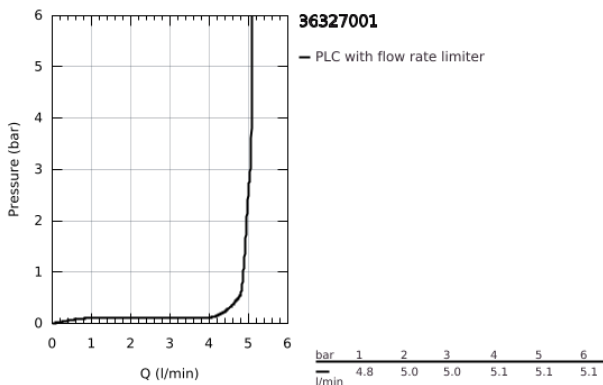

## 36 327 001 EUROSMART COSMOPOLITAN E INFRA-RED ELECTRONIC BASIN MIXER 1/2" WITH MIXING DEVICE AND ADJUSTABLE TEMPERATURE LIMITER

### PRODUCT DESCRIPTION

- Colour: chrome
- with infrared sensor for bi-directional communication for monitoring, configuration and servicing
- 6 V lithium battery, type CR-P2
- battery lifetime: approx. 7 years (150 actuations a day)
- GROHE LongLife finish
- GROHE EcoJoy mousseur 5.7 l/min
- flexible connection hoses
- non return valve
- dirt strainers
- with integrated solenoid valve
- external battery
- rapid installation system
- multistage battery status display
- 7 pre-set programs:
  - auto flush
  - thermal disinfection
  - cleaning mode
- additional functions and precise settings by remote control 36 407
- CE approved
- noise classification I in accordance with DIN 4109
- type of protection faucet IP 59K
- min. recommended pressure 1.0 bar