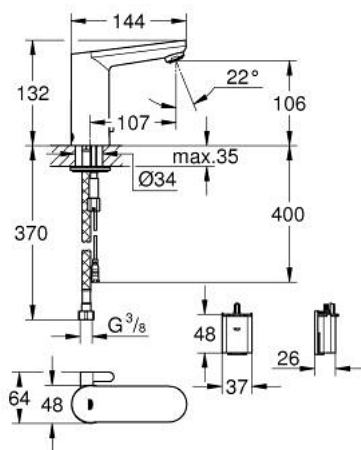

36 327 001 EUROSMART COSMOPOLITAN E INFRA-RED ELECTRONIC BASIN MIXER 1/2" WITH MIXING DEVICE AND ADJUSTABLE TEMPERATURE LIMITER

PRODUCT DESCRIPTION

- Tyc: Chrome
- with infrared sensor for bi-directional communication for monitoring, configuration and servicing
- 6 V lithium battery, type CR-P2
- battery lifetime: approx. 7 years (150 actuations a day)
- GROHE LongLife finish
- GROHE EcoJoy mousseur 5.7 l/min
- flexible connection hoses
- non return valve
- dirt strainers
- with integrated solenoid valve
- external battery
- rapid installation system
- multistage battery status display
- 7 pre-set programs:
 - auto flush
 - thermal disinfection
 - cleaning mode
- additional functions and precise settings by remote control 36 407
- CE approved
- noise classification I in accordance with DIN 4109
- type of protection faucet IP 59K
- min. recommended pressure 1.0 bar

36 327 001 EUROSMART COSMOPOLITAN E INFRA-RED ELECTRONIC BASIN MIXER 1/2" WITH MIXING DEVICE AND ADJUSTABLE TEMPERATURE LIMITER

SPARE PARTS

- 1: Screws (Spare part-nr. 4283100M)
 - 2: Mousseur (Spare part-nr. 48159000)
 - 3: Solenoid valve (Spare part-nr. 42479000)
 - 4: Mixing device (Spare part-nr. 42401000)
 - 4.1: Sealing washer (Spare part-nr. 4284000M)
 - 5: Mounting set (Spare part-nr. 42400000)
 - 6: Non-return valve (Spare part-nr. 4257200M)
 - 7: Filter (Spare part-nr. 4241300M)
 - 8: Battery housing (Spare part-nr. 42393000)
 - 8.1: Battery (Spare part-nr. 42886000)
 - 9: Mounting wrench (Spare part-nr. 19017000)*
 - 10: Rotation lock (Spare part-nr. 36276000)*
 - 11: Remote control (Spare part-nr. 36407001)*
 - 12: Mousseur (Spare part-nr. 36133000)*
 - 13: Escutcheon (Spare part-nr. 36370000)*
 - 14: Waste set with push-open plug (Spare part-nr. 65807000)*
- * Optional accessories