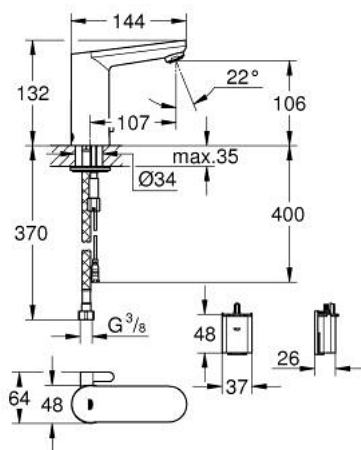

36 327 001 EUROSART COSMOPOLITAN E INFRA-RED ELECTRONIC BASIN MIXER 1/2" WITH MIXING DEVICE AND ADJUSTABLE TEMPERATURE LIMITER

PRODUCT DESCRIPTION

- Tyc: Chrome
- with infrared sensor for bi-directional communication for monitoring, configuration and servicing
- 6 V lithium battery, type CR-P2
- battery lifetime: approx. 7 years (150 actuations a day)
- GROHE LongLife finish
- mousseur 5.7 l/min
- flexible connection hoses
- non return valve
- dirt strainers
- with integrated solenoid valve
- external battery
- rapid installation system
- multistage battery status display
- 7 pre-set programs:
 - auto flush
 - thermal disinfection
 - cleaning mode
- additional functions and precise settings by remote control 36 407
- CE approved
- noise classification I in accordance with DIN 4109
- type of protection faucet IP 59K
- min. recommended pressure 1.0 bar

36 327 001 EUROSMART COSMOPOLITAN E INFRA-RED ELECTRONIC BASIN MIXER 1/2" WITH MIXING DEVICE AND ADJUSTABLE TEMPERATURE LIMITER

SPARE PARTS

- 1: Screws (Spare part-nr. 4283100M)
 - 2: Mousseur (Spare part-nr. 48159000)
 - 3: Solenoid valve (Spare part-nr. 42479000)
 - 4: Mixing device (Spare part-nr. 42401000)
 - 4.1: Sealing washer (Spare part-nr. 4284000M)
 - 5: Mounting set (Spare part-nr. 42400000)
 - 6: Non-return valve (Spare part-nr. 4257200M)
 - 7: Filter (Spare part-nr. 4241300M)
 - 8: Battery housing (Spare part-nr. 42393000)
 - 8.1: Battery (Spare part-nr. 42886000)
 - 9: Mounting wrench (Spare part-nr. 19017000)*
 - 10: Rotation lock (Spare part-nr. 36276000)*
 - 11: Remote control (Spare part-nr. 36407001)*
 - 12: Mousseur (Spare part-nr. 36133000)*
 - 13: Escutcheon (Spare part-nr. 36370000)*
 - 14: Waste set with push-open plug (Spare part-nr. 65807000)*
- * Optional accessories