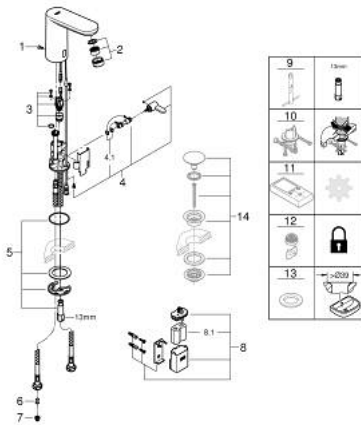

36 327 001 EUROSART COSMOPOLITAN E INFRA-RED ELECTRONIC BASIN MIXER 1/2" WITH MIXING DEVICE AND ADJUSTABLE TEMPERATURE LIMITER

PRODUCT DESCRIPTION

- Tyc: Chrome
- with infrared sensor for bi-directional communication for monitoring, configuration and servicing
- 6 V lithium battery, type CR-P2
- battery lifetime: approx. 7 years (150 actuations a day)
- GROHE LongLife finish
- mousseur 5.7 l/min
- flexible connection hoses
- non return valve
- dirt strainers
- with integrated solenoid valve
- external battery
- rapid installation system
- multistage battery status display
- 7 pre-set programs:
 - auto flush
 - thermal disinfection
 - cleaning mode
- additional functions and precise settings by remote control 36 407
- CE approved
- noise classification I in accordance with DIN 4109
- type of protection faucet IP 59K
- min. recommended pressure 1.0 bar

36 327 001 EUROSMART COSMOPOLITAN E INFRA-RED ELECTRONIC BASIN MIXER 1/2" WITH MIXING DEVICE AND ADJUSTABLE TEMPERATURE LIMITER

SPARE PARTS

- 1: Screws (Spare part-nr. 4283100M)
 - 2: Mousseur (Spare part-nr. 48159000)
 - 3: Solenoid valve (Spare part-nr. 42479000)
 - 4: Mixing device (Spare part-nr. 42401000)
 - 4.1: Sealing washer (Spare part-nr. 4284000M)
 - 5: Mounting set (Spare part-nr. 42400000)
 - 6: Non-return valve (Spare part-nr. 4257200M)
 - 7: Filter (Spare part-nr. 4241300M)
 - 8: Battery housing (Spare part-nr. 42393000)
 - 8.1: Battery (Spare part-nr. 42886000)
 - 9: Mounting wrench (Spare part-nr. 19017000)*
 - 10: Rotation lock (Spare part-nr. 36276000)*
 - 11: Remote control (Spare part-nr. 36407001)*
 - 12: Mousseur (Spare part-nr. 36133000)*
 - 13: Escutcheon (Spare part-nr. 36370000)*
 - 14: Waste set with push-open plug (Spare part-nr. 65807000)*
- * Optional accessories