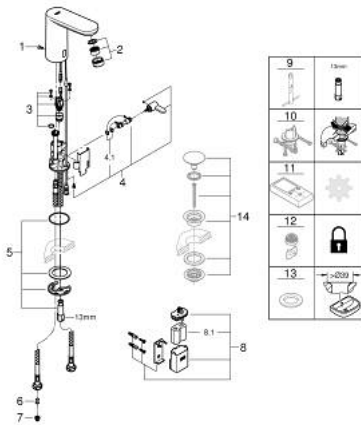

36 327 001 EUROSMART COSMOPOLITAN E INFRA-RED ELECTRONIC BASIN MIXER 1/2" WITH MIXING DEVICE AND ADJUSTABLE TEMPERATURE LIMITER

PRODUCT DESCRIPTION

- Tyc: Chrome
- with infrared sensor for bi-directional communication for monitoring, configuration and servicing
- 6 V lithium battery, type CR-P2
- battery lifetime: approx. 7 years (150 actuations a day)
- GROHE LongLife finish
- GROHE EcoJoy mousseur 5.7 l/min
- flexible connection hoses
- non return valve
- dirt strainers
- with integrated solenoid valve
- external battery
- rapid installation system
- multistage battery status display
- 7 pre-set programs:
 - auto flush
 - thermal disinfection
 - cleaning mode
- additional functions and precise settings by remote control 36 407
- CE approved
- noise classification I in accordance with DIN 4109
- type of protection faucet IP 59K
- min. recommended pressure 1.0 bar

36 327 001 EUROSMART COSMOPOLITAN E INFRA-RED ELECTRONIC BASIN MIXER 1/2" WITH MIXING DEVICE AND ADJUSTABLE TEMPERATURE LIMITER

SPARE PARTS

- 1: Screws (Spare part-nr. 4283100M)
 - 2: Mousseur (Spare part-nr. 48159000)
 - 3: Solenoid valve (Spare part-nr. 42479000)
 - 4: Mixing device (Spare part-nr. 42401000)
 - 4.1: Sealing washer (Spare part-nr. 4284000M)
 - 5: Mounting set (Spare part-nr. 42400000)
 - 6: Non-return valve (Spare part-nr. 4257200M)
 - 7: Filter (Spare part-nr. 4241300M)
 - 8: Battery housing (Spare part-nr. 42393000)
 - 8.1: Battery (Spare part-nr. 42886000)
 - 9: Mounting wrench (Spare part-nr. 19017000)*
 - 10: Rotation lock (Spare part-nr. 36276000)*
 - 11: Remote control (Spare part-nr. 36407001)*
 - 12: Mousseur (Spare part-nr. 36133000)*
 - 13: Escutcheon (Spare part-nr. 36370000)*
 - 14: Waste set with push-open plug (Spare part-nr. 65807000)*
- * Optional accessories