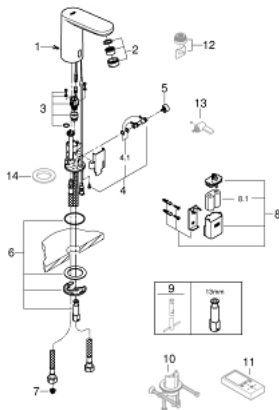

36 330 001 EUROSMART COSMOPOLITAN E INFRA-RED ELECTRONIC BASIN MIXER 1/2" WITH HIDDEN MIXING DEVICE AND ADJUSTABLE TEMPERATURE LIMITER

PRODUCT DESCRIPTION

- Colour: chrome
- with infrared sensor for bi-directional communication for monitoring, configuration and servicing
- 6 V lithium battery, type CR-P2
- battery lifetime: approx. 7 years (150 actuations a day)
- GROHE LongLife finish
- GROHE EcoJoy mousseur 5.7 l/min
- flexible connection hoses
- non return valve
- dirt strainers
- with integrated solenoid valve
- external battery
- rapid installation system
- multistage battery status display
- 7 pre-set programs:
 - auto flush
 - thermal disinfection
 - cleaning mode
- additional functions and precise settings by remote control 36 407
- CE approved
- noise classification I in accordance with DIN 4109
- type of protection faucet IP 59K
- min. recommended pressure 1.0 bar

36 330 001 EUROSMART COSMOPOLITAN E INFRA-RED ELECTRONIC BASIN MIXER 1/2" WITH HIDDEN MIXING DEVICE AND ADJUSTABLE TEMPERATURE LIMITER

SPARE PARTS

- 1: Screw (Spare part-nr. 4283100M)
 - 2: Mousseur (Spare part-nr. 48159000)
 - 3: Solenoid valve (Spare part-nr. 42479000)
 - 4: Mixing lever (Spare part-nr. 42401000)
 - 4.1: Sealing washer (Spare part-nr. 4284000M)
 - 5: Hidden mixing device (Spare part-nr. 42408000)
 - 6: Mounting set (Spare part-nr. 42400000)
 - 7: Filter (Spare part-nr. 4241300M)
 - 8: Non-return valve (Spare part-nr. 4257200M)
 - 9: Battery housing (Spare part-nr. 42393000)
 - 9.1: Battery (Spare part-nr. 42886000)
 - 10: Mounting wrench (Spare part-nr. 19017000)*
 - 11: Rotation lock (Spare part-nr. 36276000)*
 - 12: Remote control (Spare part-nr. 36407001)*
 - 13: Mousseur (Spare part-nr. 36133000)*
 - 14: Escutcheon (Spare part-nr. 36370000)*
- * Optional accessories