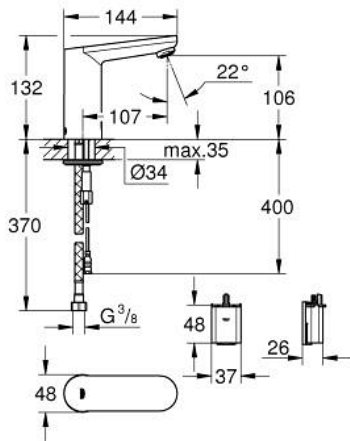

36 330 001 EUROSMART COSMOPOLITAN E INFRA-RED ELECTRONIC BASIN MIXER 1/2" WITH HIDDEN MIXING DEVICE AND ADJUSTABLE TEMPERATURE LIMITER

PRODUCT DESCRIPTION

- Colour: chrome
- with infrared sensor for bi-directional communication for monitoring, configuration and servicing
- 6 V lithium battery, type CR-P2
- battery lifetime: approx. 7 years (150 actuations a day)
- GROHE LongLife finish
- GROHE EcoJoy mousseur 5.7 l/min
- flexible connection hoses
- non return valve
- dirt strainers
- with integrated solenoid valve
- external battery
- rapid installation system
- multistage battery status display
- 7 pre-set programs:
 - auto flush
 - thermal disinfection
 - cleaning mode
- additional functions and precise settings by remote control 36 407
- CE approved
- noise classification I in accordance with DIN 4109
- type of protection faucet IP 59K
- min. recommended pressure 1.0 bar

36 330 001 EUROSMART COSMOPOLITAN E INFRA-RED ELECTRONIC BASIN MIXER 1/2" WITH HIDDEN MIXING DEVICE AND ADJUSTABLE TEMPERATURE LIMITER

SPARE PARTS

- 1: Screw (Spare part-nr. 4283100M)
 - 2: Mousseur (Spare part-nr. 48159000)
 - 3: Solenoid valve (Spare part-nr. 42479000)
 - 4: Mixing lever (Spare part-nr. 42401000)
 - 4.1: Sealing washer (Spare part-nr. 4284000M)
 - 5: Hidden mixing device (Spare part-nr. 42408000)
 - 6: Mounting set (Spare part-nr. 42400000)
 - 7: Filter (Spare part-nr. 4241300M)
 - 8: Non-return valve (Spare part-nr. 4257200M)
 - 9: Battery housing (Spare part-nr. 42393000)
 - 9.1: Battery (Spare part-nr. 42886000)
 - 10: Mounting wrench (Spare part-nr. 19017000)*
 - 11: Rotation lock (Spare part-nr. 36276000)*
 - 12: Remote control (Spare part-nr. 36407001)*
 - 13: Mousseur (Spare part-nr. 36133000)*
 - 14: Escutcheon (Spare part-nr. 36370000)*
- * Optional accessories