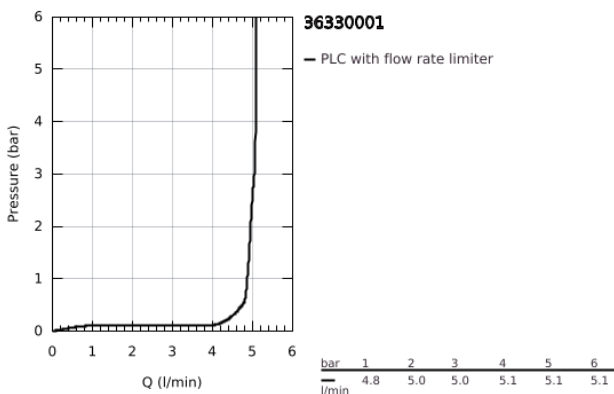

36 330 001 EUROSMART COSMOPOLITAN E INFRA-RED ELECTRONIC BASIN MIXER 1/2" WITH HIDDEN MIXING DEVICE AND ADJUSTABLE TEMPERATURE LIMITER

PRODUCT DESCRIPTION

- Colour: chrome
- with infrared sensor for bi-directional communication for monitoring, configuration and servicing
- 6 V lithium battery, type CR-P2
- battery lifetime: approx. 7 years (150 actuations a day)
- GROHE LongLife finish
- GROHE EcoJoy mousseur 5.7 l/min
- flexible connection hoses
- non return valve
- dirt strainers
- with integrated solenoid valve
- external battery
- rapid installation system
- multistage battery status display
- 7 pre-set programs:
 - auto flush
 - thermal disinfection
 - cleaning mode
- additional functions and precise settings by remote control 36 407
- CE approved
- noise classification I in accordance with DIN 4109
- type of protection faucet IP 59K
- min. recommended pressure 1.0 bar

36 330 001 EUROSMART COSMOPOLITAN E INFRA-RED ELECTRONIC BASIN MIXER 1/2" WITH HIDDEN MIXING DEVICE AND ADJUSTABLE TEMPERATURE LIMITER

SPARE PARTS

- 1: Screw (Spare part-nr. 4283100M)
 - 2: Mousseur (Spare part-nr. 48159000)
 - 3: Solenoid valve (Spare part-nr. 42479000)
 - 4: Mixing lever (Spare part-nr. 42401000)
 - 4.1: Sealing washer (Spare part-nr. 4284000M)
 - 5: Hidden mixing device (Spare part-nr. 42408000)
 - 6: Mounting set (Spare part-nr. 42400000)
 - 7: Filter (Spare part-nr. 4241300M)
 - 8: Non-return valve (Spare part-nr. 4257200M)
 - 9: Battery housing (Spare part-nr. 42393000)
 - 9.1: Battery (Spare part-nr. 42886000)
 - 10: Mounting wrench (Spare part-nr. 19017000)*
 - 11: Rotation lock (Spare part-nr. 36276000)*
 - 12: Remote control (Spare part-nr. 36407001)*
 - 13: Mousseur (Spare part-nr. 36133000)*
 - 14: Escutcheon (Spare part-nr. 36370000)*
- * Optional accessories