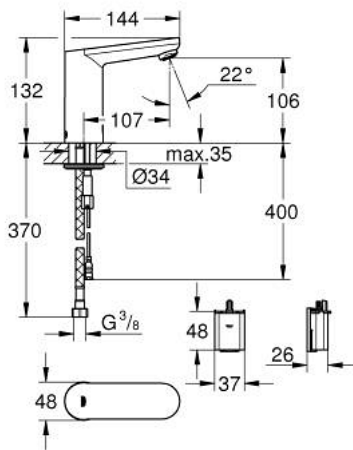

36 330 001 EUROSMART COSMOPOLITAN E INFRA-RED ELECTRONIC BASIN MIXER 1/2" WITH HIDDEN MIXING DEVICE AND ADJUSTABLE TEMPERATURE LIMITER

PRODUCT DESCRIPTION

- Tyc: Chrome
- with infrared sensor for bi-directional communication for monitoring, configuration and servicing
- 6 V lithium battery, type CR-P2
- battery lifetime: approx. 7 years (150 actuations a day)
- GROHE LongLife finish
- mousseur 5.7 l/min
- flexible connection hoses
- non return valve
- dirt strainers
- with integrated solenoid valve
- external battery
- rapid installation system
- multistage battery status display
- 7 pre-set programs:
 - auto flush
 - thermal disinfection
 - cleaning mode
- additional functions and precise settings by remote control 36 407
- CE approved
- noise classification I in accordance with DIN 4109
- type of protection faucet IP 59K
- min. recommended pressure 1.0 bar

36 330 001 EUROSMART COSMOPOLITAN E INFRA-RED ELECTRONIC BASIN MIXER 1/2" WITH HIDDEN MIXING DEVICE AND ADJUSTABLE TEMPERATURE LIMITER

SPARE PARTS

- 1: Screws (Spare part-nr. 4283100M)
 - 2: Mousseur (Spare part-nr. 48159000)
 - 3: Solenoid valve (Spare part-nr. 42479000)
 - 4: Mixing device (Spare part-nr. 42401000)
 - 4.1: Sealing washer (Spare part-nr. 4284000M)
 - 5: Hidden mixing device (Spare part-nr. 42408000)
 - 6: Mounting set (Spare part-nr. 42400000)
 - 7: Filter (Spare part-nr. 4241300M)
 - 8: Non-return valve (Spare part-nr. 4257200M)
 - 9: Battery housing (Spare part-nr. 42393000)
 - 9.1: Battery (Spare part-nr. 42886000)
 - 10: Mounting wrench (Spare part-nr. 19017000)*
 - 11: Rotation lock (Spare part-nr. 36276000)*
 - 12: Remote control (Spare part-nr. 36407001)*
 - 13: Mousseur (Spare part-nr. 36133000)*
 - 14: Escutcheon (Spare part-nr. 36370000)*
- * Optional accessories