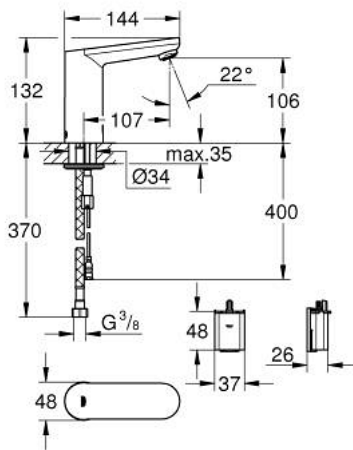

36 330 001 EUROSMART COSMOPOLITAN E INFRA-RED ELECTRONIC BASIN MIXER 1/2" WITH HIDDEN MIXING DEVICE AND ADJUSTABLE TEMPERATURE LIMITER

PRODUCT DESCRIPTION

- Tyc: Chrome
- with infrared sensor for bi-directional communication for monitoring, configuration and servicing
- 6 V lithium battery, type CR-P2
- battery lifetime: approx. 7 years (150 actuations a day)
- GROHE LongLife finish
- GROHE EcoJoy mousseur 5.7 l/min
- flexible connection hoses
- non return valve
- dirt strainers
- with integrated solenoid valve
- external battery
- rapid installation system
- multistage battery status display
- 7 pre-set programs:
 - auto flush
 - thermal disinfection
 - cleaning mode
- additional functions and precise settings by remote control 36 407
- CE approved
- noise classification I in accordance with DIN 4109
- type of protection faucet IP 59K
- min. recommended pressure 1.0 bar

36 330 001 EUROSMART COSMOPOLITAN E INFRA-RED ELECTRONIC BASIN MIXER 1/2" WITH HIDDEN MIXING DEVICE AND ADJUSTABLE TEMPERATURE LIMITER

SPARE PARTS

- 1: Screws (Spare part-nr. 4283100M)
 - 2: Mousseur (Spare part-nr. 48159000)
 - 3: Solenoid valve (Spare part-nr. 42479000)
 - 4: Mixing device (Spare part-nr. 42401000)
 - 4.1: Sealing washer (Spare part-nr. 4284000M)
 - 5: Hidden mixing device (Spare part-nr. 42408000)
 - 6: Mounting set (Spare part-nr. 42400000)
 - 7: Filter (Spare part-nr. 4241300M)
 - 8: Non-return valve (Spare part-nr. 4257200M)
 - 9: Battery housing (Spare part-nr. 42393000)
 - 9.1: Battery (Spare part-nr. 42886000)
 - 10: Mounting wrench (Spare part-nr. 19017000)*
 - 11: Rotation lock (Spare part-nr. 36276000)*
 - 12: Remote control (Spare part-nr. 36407001)*
 - 13: Mousseur (Spare part-nr. 36133000)*
 - 14: Escutcheon (Spare part-nr. 36370000)*
- * Optional accessories