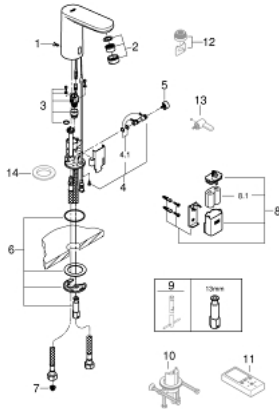

36 330 001 EUROSMART COSMOPOLITAN E INFRA-RED ELECTRONIC BASIN MIXER 1/2" WITH HIDDEN MIXING DEVICE AND ADJUSTABLE TEMPERATURE LIMITER

PRODUCT DESCRIPTION

- Tyc: Chrome
- with infrared sensor for bi-directional communication for monitoring, configuration and servicing
- 6 V lithium battery, type CR-P2
- battery lifetime: approx. 7 years (150 actuations a day)
- GROHE LongLife finish
- mousseur 5.7 l/min
- flexible connection hoses
- non return valve
- dirt strainers
- with integrated solenoid valve
- external battery
- rapid installation system
- multistage battery status display
- 7 pre-set programs:
 - auto flush
 - thermal disinfection
 - cleaning mode
- additional functions and precise settings by remote control 36 407
- CE approved
- noise classification I in accordance with DIN 4109
- type of protection faucet IP 59K
- min. recommended pressure 1.0 bar

36 330 001 EUROSMART COSMOPOLITAN E INFRA-RED ELECTRONIC BASIN MIXER 1/2" WITH HIDDEN MIXING DEVICE AND ADJUSTABLE TEMPERATURE LIMITER

SPARE PARTS

- 1: Screws (Spare part-nr. 4283100M)
 - 2: Mousseur (Spare part-nr. 48159000)
 - 3: Solenoid valve (Spare part-nr. 42479000)
 - 4: Mixing device (Spare part-nr. 42401000)
 - 4.1: Sealing washer (Spare part-nr. 4284000M)
 - 5: Hidden mixing device (Spare part-nr. 42408000)
 - 6: Mounting set (Spare part-nr. 42400000)
 - 7: Filter (Spare part-nr. 4241300M)
 - 8: Non-return valve (Spare part-nr. 4257200M)
 - 9: Battery housing (Spare part-nr. 42393000)
 - 9.1: Battery (Spare part-nr. 42886000)
 - 10: Mounting wrench (Spare part-nr. 19017000)*
 - 11: Rotation lock (Spare part-nr. 36276000)*
 - 12: Remote control (Spare part-nr. 36407001)*
 - 13: Mousseur (Spare part-nr. 36133000)*
 - 14: Escutcheon (Spare part-nr. 36370000)*
- * Optional accessories