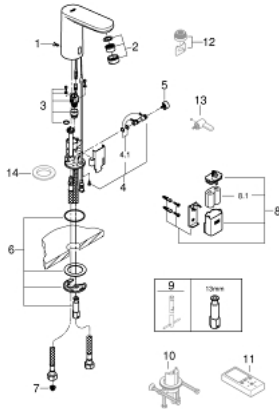

36 330 001 EUROSMART COSMOPOLITAN E INFRA-RED ELECTRONIC BASIN MIXER 1/2" WITH HIDDEN MIXING DEVICE AND ADJUSTABLE TEMPERATURE LIMITER

PRODUCT DESCRIPTION

- Tyc: Chrome
- with infrared sensor for bi-directional communication for monitoring, configuration and servicing
- 6 V lithium battery, type CR-P2
- battery lifetime: approx. 7 years (150 actuations a day)
- GROHE LongLife finish
- GROHE EcoJoy mousseur 5.7 l/min
- flexible connection hoses
- non return valve
- dirt strainers
- with integrated solenoid valve
- external battery
- rapid installation system
- multistage battery status display
- 7 pre-set programs:
 - auto flush
 - thermal disinfection
 - cleaning mode
- additional functions and precise settings by remote control 36 407
- CE approved
- noise classification I in accordance with DIN 4109
- type of protection faucet IP 59K
- min. recommended pressure 1.0 bar

36 330 001 EUROSMART COSMOPOLITAN E INFRA-RED ELECTRONIC BASIN MIXER 1/2" WITH HIDDEN MIXING DEVICE AND ADJUSTABLE TEMPERATURE LIMITER

SPARE PARTS

- 1: Screws (Spare part-nr. 4283100M)
 - 2: Mousseur (Spare part-nr. 48159000)
 - 3: Solenoid valve (Spare part-nr. 42479000)
 - 4: Mixing device (Spare part-nr. 42401000)
 - 4.1: Sealing washer (Spare part-nr. 4284000M)
 - 5: Hidden mixing device (Spare part-nr. 42408000)
 - 6: Mounting set (Spare part-nr. 42400000)
 - 7: Filter (Spare part-nr. 4241300M)
 - 8: Non-return valve (Spare part-nr. 4257200M)
 - 9: Battery housing (Spare part-nr. 42393000)
 - 9.1: Battery (Spare part-nr. 42886000)
 - 10: Mounting wrench (Spare part-nr. 19017000)*
 - 11: Rotation lock (Spare part-nr. 36276000)*
 - 12: Remote control (Spare part-nr. 36407001)*
 - 13: Mousseur (Spare part-nr. 36133000)*
 - 14: Escutcheon (Spare part-nr. 36370000)*
- * Optional accessories