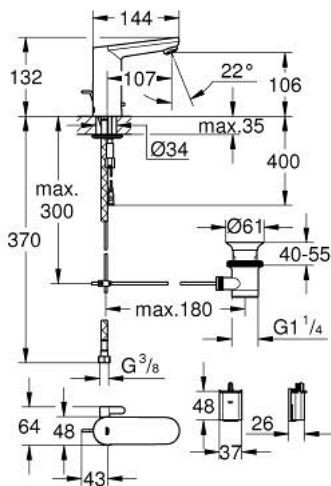

36 331 001 EUROSART COSMOPOLITAN E INFRA-RED ELECTRONIC BASIN MIXER WITH MIXING DEVICE AND ADJUSTABLE TEMPERATURE LIMITER

PRODUCT DESCRIPTION

- Tyc: Chrome
- with infrared sensor for bi-directional communication for monitoring, configuration and servicing
- 6 V lithium battery, type CR-P2
- battery lifetime: approx. 7 years (150 actuations a day)
- GROHE LongLife finish
- GROHE EcoJoy - Less water, perfect flow
- maximum flow rate (at 3 bar): 5 l/min
- pop-up waste set 1 1/4"
- non return valve
- dirt strainers
- with integrated solenoid valve
- external battery
- rapid installation system
- multistage battery status display
- 7 pre-set programs:
- auto flush
- thermal disinfection
- cleaning mode
- additional functions and precise settings by remote control 36 407
- CE approved
- noise classification I in accordance with DIN 4109
- type of protection faucet IP 59K
- min. recommended pressure 1.0 bar