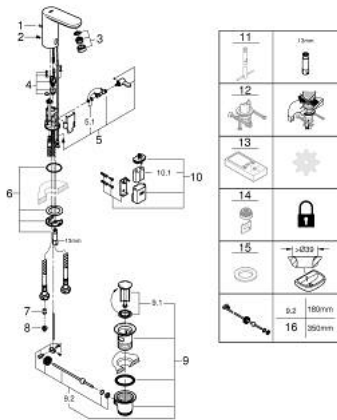

36 331 001 EUROSMART COSMOPOLITAN E INFRA-RED ELECTRONIC BASIN MIXER WITH MIXING DEVICE AND ADJUSTABLE TEMPERATURE LIMITER

SPARE PARTS

- 1: Pop-up rod (Spare part-nr. 46739000)
 - 2: Screws (Spare part-nr. 4283100M)
 - 3: Mousseur (Spare part-nr. 48159000)
 - 4: Solenoid valve (Spare part-nr. 42479000)
 - 5: Mixing device (Spare part-nr. 42401000)
 - 5.1: Sealing washer (Spare part-nr. 4284000M)
 - 6: Mounting set (Spare part-nr. 42400000)
 - 7: Non-return valve (Spare part-nr. 4257200M)
 - 8: Filter (Spare part-nr. 4241300M)
 - 9: Waste set 1 1/4" (Spare part-nr. 28910000)
 - 9.1: Plug (Spare part-nr. 07182000)
 - 9.2: Eccentric rod (Spare part-nr. 07052000)
 - 10: Battery housing (Spare part-nr. 42393000)
 - 10.1: Battery (Spare part-nr. 42886000)
 - 11: Mounting wrench (Spare part-nr. 19017000)*
 - 12: Rotation lock (Spare part-nr. 36276000)*
 - 13: Remote control (Spare part-nr. 36407001)*
 - 14: Mousseur (Spare part-nr. 36133000)*
 - 15: Hidden mixing device (Spare part-nr. 42408000)*
 - 16: Escutcheon (Spare part-nr. 36370000)*
 - 17: Eccentric rod (Spare part-nr. 07341000)*
- * Optional accessories