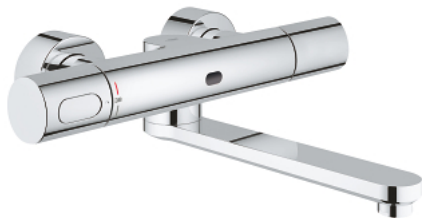

## 36 332 000 EUROSMART COSMOPOLITAN E INFRA-RED ELECTRONIC WALL BASIN MIXER WITH THERMOSTATIC TEMPERATURE CONTROL

### PRODUCT DESCRIPTION

- Colour: chrome
- with infrared sensor for bi-directional communication for monitoring, configuration and servicing
- 6 V lithium battery, type CR-P2
- battery lifetime: approx. 7 years (150 actuations a day)
- activation by hand, deactivation automatically when leaving detection zone (hand-body detection mode)
- two additional detection modes adjustable (hand-hand or body-body)
- GROHE LongLife finish
- maximum flow rate (at 3 bar): 8 l/min
- GROHE CoolTouch
- non return valve
- dirt strainers
- temperature scale handle with GROHE SafeStop at 38°C
- swivel cast spout 219 mm
- projection 287 mm
- swivel range stop at 130°, lockable
- with S-unions and with covers
- self-sealing escutcheons
- multistage battery status display
- 7 pre-set programs:
  - auto flush
  - thermal disinfection
  - cleaning mode
- additional functions and precise settings by remote control 36 407
- CE approved
- noise classification I in accordance with DIN 4109