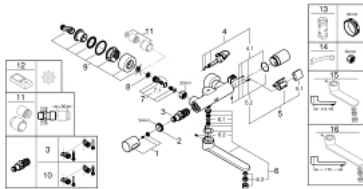

### SPARE PARTS

- 1: Temperature scale handle (Spare part-nr. 47811000)
  - 2: retaining ring (Spare part-nr. 47743000)
  - 3: Thermostatic compact cartridge 1/2" (Spare part-nr. 47439000)
  - 4: Solenoid valve (Spare part-nr. 42471000)
  - 4.1: set of screws (Spare part-nr. 42422000)
  - 5: Battery housing (Spare part-nr. 42425000)
  - 5.1: Battery (Spare part-nr. 42886000)
  - 5.2: set of screws (Spare part-nr. 42422000)
  - 6: Spout (Spare part-nr. 42423000)
  - 6.1: Sealing washer (Spare part-nr. 0128500M)
  - 6.2: set of screws (Spare part-nr. 46670000)
  - 6.3: Laminar flow straightener (Spare part-nr. 13960000)
  - 7: Non-return valve (Spare part-nr. 48277000)
  - 8: Filter (Spare part-nr. 0726400M)
  - 9: S-union (Spare part-nr. 12693000)
  - 10: GROHE TurboStat cartridge 1/2" (Spare part-nr. 47175000)\*
  - 11: Extension 30 (Spare part-nr. 46238000)\*
  - 12: Remote control (Spare part-nr. 36407001)\*
  - 13: Socket spanner (Spare part-nr. 19332000)\*
  - 14: Special spanner (Spare part-nr. 19377000)\*
  - 15: Cast swivel spout (Spare part-nr. 13378000)\*
  - 16: Cast swivel spout (Spare part-nr. 13380000)\*
- \* Optional accessories