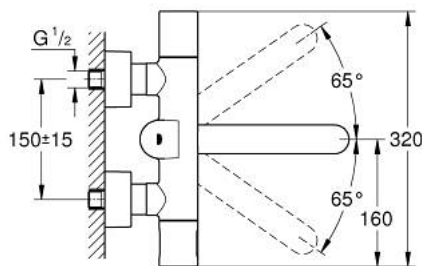

### PRODUCT DESCRIPTION

- Colour: chrome
- with infrared sensor for bi-directional communication for monitoring, configuration and servicing
- 6 V lithium battery, type CR-P2
- battery lifetime: approx. 7 years (150 actuations a day)
- activation by hand, deactivation automatically when leaving detection zone (hand-body detection mode)
- two additional detection modes adjustable (hand-hand or body-body)
- GROHE LongLife finish
- maximum flow rate (at 3 bar): 8 l/min
- GROHE CoolTouch
- non return valve
- dirt strainers
- temperature scale handle with GROHE SafeStop at 38°C
- swivel cast spout 219 mm
- projection 287 mm
- swivel range stop at 130°, lockable
- with S-unions and with covers
- self-sealing escutcheons
- multistage battery status display
- 7 pre-set programs:
  - auto flush
  - thermal disinfection
  - cleaning mode
- additional functions and precise settings by remote control 36 407
- CE approved
- noise classification I in accordance with DIN 4109