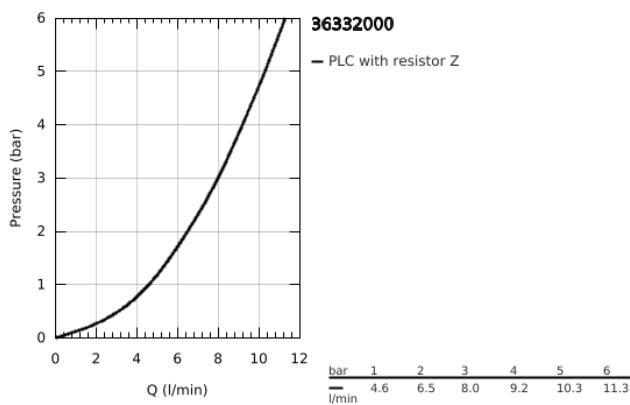

## 36 332 000 EUROSMART COSMOPOLITAN E INFRA-RED ELECTRONIC WALL BASIN MIXER WITH THERMOSTATIC TEMPERATURE CONTROL

### PRODUCT DESCRIPTION

- Colour: chrome
- with infrared sensor for bi-directional communication for monitoring, configuration and servicing
- 6 V lithium battery, type CR-P2
- battery lifetime: approx. 7 years (150 actuations a day)
- activation by hand, deactivation automatically when leaving detection zone (hand-body detection mode)
- two additional detection modes adjustable (hand-hand or body-body)
- GROHE LongLife finish
- maximum flow rate (at 3 bar): 8 l/min
- GROHE CoolTouch
- non return valve
- dirt strainers
- temperature scale handle with GROHE SafeStop at 38°C
- swivel cast spout 219 mm
- projection 287 mm
- swivel range stop at 130°, lockable
- with S-unions and with covers
- self-sealing escutcheons
- multistage battery status display
- 7 pre-set programs:
  - auto flush
  - thermal disinfection
  - cleaning mode
- additional functions and precise settings by remote control 36 407
- CE approved
- noise classification I in accordance with DIN 4109