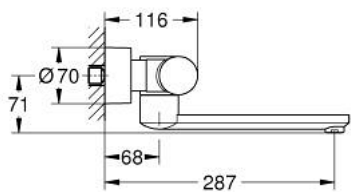

### PRODUCT DESCRIPTION

- Colour: chrome
- with infrared sensor for bi-directional communication for monitoring, configuration and servicing
- 6 V lithium battery, type CR-P2
- battery lifetime: approx. 7 years (150 actuations a day)
- activation by hand, deactivation automatically when leaving detection zone (hand-body detection mode)
- two additional detection modes adjustable (hand-hand or body-body)
- GROHE LongLife finish
- maximum flow rate (at 3 bar): 8 l/min
- GROHE CoolTouch
- non return valve
- dirt strainers
- temperature scale handle with GROHE SafeStop at 38°C
- swivel cast spout 219 mm
- projection 287 mm
- swivel range stop at 130°, lockable
- with S-unions and with covers
- self-sealing escutcheons
- multistage battery status display
- 7 pre-set programs:
  - auto flush
  - thermal disinfection
  - cleaning mode
- additional functions and precise settings by remote control 36 407
- CE approved
- noise classification I in accordance with DIN 4109