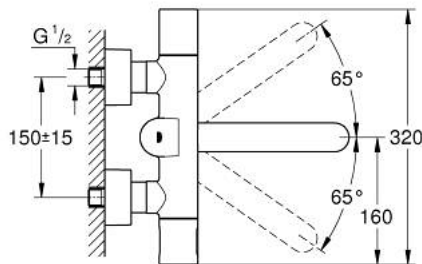

36 332 000 EUROSMART COSMOPOLITAN E INFRA-RED ELECTRONIC WALL BASIN MIXER WITH THERMOSTATIC TEMPERATURE CONTROL

PRODUCT DESCRIPTION

- Tyc: Chrome
- with infrared sensor for bi-directional communication for monitoring, configuration and servicing
- 6 V lithium battery, type CR-P2
- battery lifetime: approx. 7 years (150 actuations a day)
- activation by hand, deactivation automatically when leaving detection zone (hand-body detection mode)
- two additional detection modes adjustable (hand-hand or body-body)
- GROHE LongLife finish
- maximum flow rate (at 3 bar): 8 l/min
- GROHE CoolTouch
- non return valve
- dirt strainers
- temperature scale handle with GROHE SafeStop at 38°C
- swivel cast spout 219 mm
- projection 287 mm
- swivel range stop at 130°, lockable
- with S-unions and with covers
- self-sealing escutcheons
- multistage battery status display
- 7 pre-set programs:
  - auto flush
  - thermal disinfection
  - cleaning mode
- additional functions and precise settings by remote control 36 407
- CE approved
- noise classification I in accordance with DIN 4109