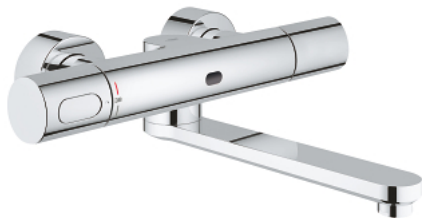

36 332 000 EUROSMART COSMOPOLITAN E INFRA-RED ELECTRONIC WALL BASIN MIXER WITH THERMOSTATIC TEMPERATURE CONTROL

PRODUCT DESCRIPTION

- Tyc: Chrome
- with infrared sensor for bi-directional communication for monitoring, configuration and servicing
- 6 V lithium battery, type CR-P2
- battery lifetime: approx. 7 years (150 actuations a day)
- activation by hand, deactivation automatically when leaving detection zone (hand-body detection mode)
- two additional detection modes adjustable (hand-hand or body-body)
- GROHE LongLife finish
- maximum flow rate (at 3 bar): 8 l/min
- GROHE CoolTouch
- non return valve
- dirt strainers
- temperature scale handle with GROHE SafeStop at 38°C
- swivel cast spout 219 mm
- projection 287 mm
- swivel range stop at 130°, lockable
- with S-unions and with covers
- self-sealing escutcheons
- multistage battery status display
- 7 pre-set programs:
 - auto flush
 - thermal disinfection
 - cleaning mode
- additional functions and precise settings by remote control 36 407
- CE approved
- noise classification I in accordance with DIN 4109