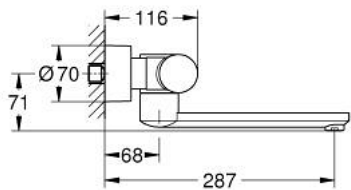

36 332 000 EUROSMART COSMOPOLITAN E INFRA-RED ELECTRONIC WALL BASIN MIXER WITH THERMOSTATIC TEMPERATURE CONTROL

PRODUCT DESCRIPTION

- Tyc: Chrome
- with infrared sensor for bi-directional communication for monitoring, configuration and servicing
- 6 V lithium battery, type CR-P2
- battery lifetime: approx. 7 years (150 actuations a day)
- activation by hand, deactivation automatically when leaving detection zone (hand-body detection mode)
- two additional detection modes adjustable (hand-hand or body-body)
- GROHE LongLife finish
- maximum flow rate (at 3 bar): 8 l/min
- GROHE CoolTouch
- non return valve
- dirt strainers
- temperature scale handle with GROHE SafeStop at 38°C
- swivel cast spout 219 mm
- projection 287 mm
- swivel range stop at 130°, lockable
- with S-unions and with covers
- self-sealing escutcheons
- multistage battery status display
- 7 pre-set programs:
  - auto flush
  - thermal disinfection
  - cleaning mode
- additional functions and precise settings by remote control 36 407
- CE approved
- noise classification I in accordance with DIN 4109