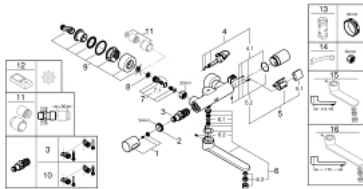

36 332 000 EUROSMART COSMOPOLITAN E INFRA-RED ELECTRONIC WALL BASIN MIXER WITH THERMOSTATIC TEMPERATURE CONTROL

SPARE PARTS

- 1: Temperature scale handle (Spare part-nr. 47811000)
- 2: Fitting ring (Spare part-nr. 47743000)
- 3: Thermostatic compact cartridge 1/2" (Spare part-nr. 47439000)
- 4: Solenoid valve (Spare part-nr. 42471000)
- 4.1: Set of screws (Spare part-nr. 42422000)
- 5: Battery housing (Spare part-nr. 42425000)
- 5.1: Battery (Spare part-nr. 42886000)
- 5.2: Set of screws (Spare part-nr. 42422000)
- 6: Spout (Spare part-nr. 42423000)
- 6.1: Sealing washer (Spare part-nr. 0128500M)
- 6.2: Set of screws (Spare part-nr. 46670000)
- 6.3: Laminar flow straightener (Spare part-nr. 13960000)
- 7: Non-return valve (Spare part-nr. 48277000)
- 8: Dirt strainer (Spare part-nr. 0726400M)
- 9: S-union (Spare part-nr. 12693000)
- 10: GROHE TurboStat cartridge 1/2" (Spare part-nr. 47175000)*
- 11: Extension set, 30 mm (Spare part-nr. 46238000)*
- 12: Remote control (Spare part-nr. 36407001)*
- 13: Socket spanner (Spare part-nr. 19332000)*
- 14: Special spanner (Spare part-nr. 19377000)*
- 15: Cast swivel spout (Spare part-nr. 13378000)*
- 16: Cast swivel spout (Spare part-nr. 13380000)*