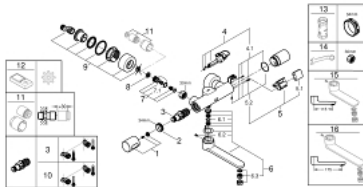

36 333 000 EUROSMART COSMOPOLITAN E INFRA-RED ELECTRONIC WALL BASIN MIXER WITH THERMOSTATIC TEMPERATURE CONTROL

SPARE PARTS

- 1: Temperature scale handle (Spare part-nr. 47811000)
- 2: retaining ring (Spare part-nr. 47743000)
- 3: Thermostatic compact cartridge 1/2" (Spare part-nr. 47439000)
- 4: Solenoid valve (Spare part-nr. 42471000)
- 4.1: set of screws (Spare part-nr. 42422000)
- 5: Battery housing (Spare part-nr. 42425000)
- 5.1: Battery (Spare part-nr. 42886000)
- 5.2: set of screws (Spare part-nr. 42422000)
- 6: Spout (Spare part-nr. 42426000)
- 6.1: Sealing washer (Spare part-nr. 0128500M)
- 6.2: set of screws (Spare part-nr. 46670000)
- 6.3: Laminar flow straightener (Spare part-nr. 13960000)
- 7: Non-return valve (Spare part-nr. 48277000)
- 7.1: O-Ring Ø17 x Ø2 (Spare part-nr. 0305500M)
- 8: Filter (Spare part-nr. 0726400M)
- 9: S-union (Spare part-nr. 12693000)
- 10: GROHE TurboStat cartridge 1/2" (Spare part-nr. 47175000)*
- 11: Extension 30 (Spare part-nr. 46238000)*
- 12: Remote control (Spare part-nr. 36407001)*
- 13: Socket spanner (Spare part-nr. 19332000)*
- 14: Special spanner (Spare part-nr. 19377000)*
- 15: Cast swivel spout (Spare part-nr. 13378000)*
- 16: Cast swivel spout (Spare part-nr. 13380000)*