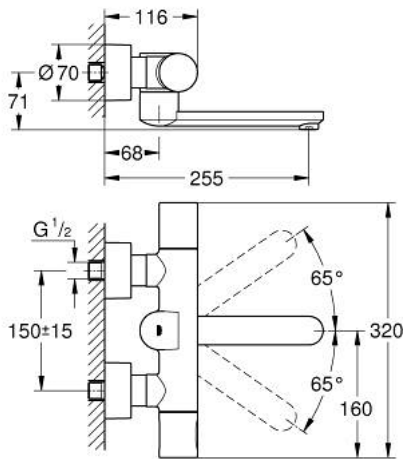

36 333 000 EUROSMART COSMOPOLITAN E INFRA-RED ELECTRONIC WALL BASIN MIXER WITH THERMOSTATIC TEMPERATURE CONTROL

PRODUCT DESCRIPTION

- Colour: chrome
- with infrared sensor for bi-directional communication for monitoring, configuration and servicing
- 6 V lithium battery, type CR-P2
- battery lifetime: approx. 7 years (150 actuations a day)
- activation by hand, deactivation automatically when leaving detection zone (hand-body detection mode)
- two additional detection modes adjustable (hand-hand or body-body)
- GROHE LongLife finish
- maximum flow rate (at 3 bar): 8 l/min
- GROHE CoolTouch
- non return valve
- dirt strainers
- temperature scale handle with GROHE SafeStop at 38°C
- swivel cast spout
- 187 mm
- projection 255 mm
- swivel range stop at 130°, lockable
- with S-unions and with covers
- self-sealing escutcheons
- multistage battery status display
- 7 pre-set programs:
  - auto flush
  - thermal disinfection
  - cleaning mode
- additional functions and precise settings by remote control 36 407
- CE approved
- noise classification I in accordance with DIN 4109