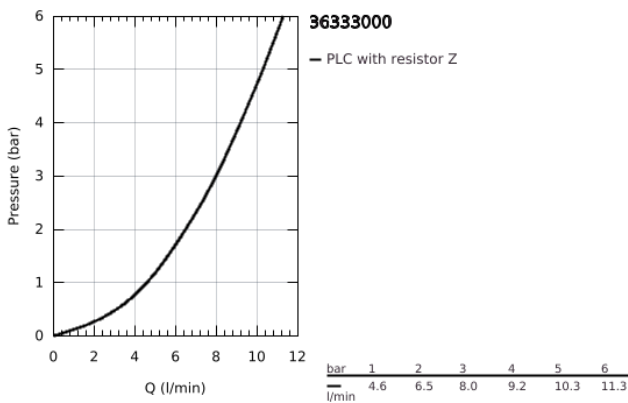

36 333 000 EUROSMART COSMOPOLITAN E INFRA-RED ELECTRONIC WALL BASIN MIXER WITH THERMOSTATIC TEMPERATURE CONTROL

PRODUCT DESCRIPTION

- Colour: chrome
- with infrared sensor for bi-directional communication for monitoring, configuration and servicing
- 6 V lithium battery, type CR-P2
- battery lifetime: approx. 7 years (150 actuations a day)
- activation by hand, deactivation automatically when leaving detection zone (hand-body detection mode)
- two additional detection modes adjustable (hand-hand or body-body)
- GROHE LongLife finish
- maximum flow rate (at 3 bar): 8 l/min
- GROHE CoolTouch
- non return valve
- dirt strainers
- temperature scale handle with GROHE SafeStop at 38°C
- swivel cast spout
- 187 mm
- projection 255 mm
- swivel range stop at 130°, lockable
- with S-unions and with covers
- self-sealing escutcheons
- multistage battery status display
- 7 pre-set programs:
 - auto flush
 - thermal disinfection
 - cleaning mode
- additional functions and precise settings by remote control 36 407
- CE approved
- noise classification I in accordance with DIN 4109