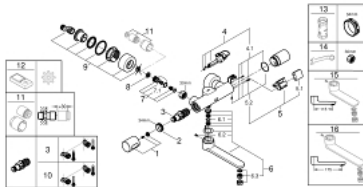

36 333 000 EUROSMART COSMOPOLITAN E INFRA-RED ELECTRONIC WALL BASIN MIXER WITH THERMOSTATIC TEMPERATURE CONTROL

SPARE PARTS

- 1: Temperature scale handle (Spare part-nr. 47811000)
- 2: Fitting ring (Spare part-nr. 47743000)
- 3: Thermostatic compact cartridge 1/2" (Spare part-nr. 47439000)
- 4: Solenoid valve (Spare part-nr. 42471000)
- 4.1: Set of screws (Spare part-nr. 42422000)
- 5: Battery housing (Spare part-nr. 42425000)
- 5.1: Battery (Spare part-nr. 42886000)
- 5.2: Set of screws (Spare part-nr. 42422000)
- 6: Spout (Spare part-nr. 42426000)
- 6.1: Sealing washer (Spare part-nr. 0128500M)
- 6.2: Set of screws (Spare part-nr. 46670000)
- 6.3: Laminar flow straightener (Spare part-nr. 13960000)
- 7: Non-return valve (Spare part-nr. 48277000)
- 7.1: O-ring $\varnothing 17 \times \varnothing 2$ (Spare part-nr. 0305500M)
- 8: Dirt strainer (Spare part-nr. 0726400M)
- 9: S-union (Spare part-nr. 12693000)
- 10: GROHE TurboStat cartridge 1/2" (Spare part-nr. 47175000)*
- 11: Extension set, 30 mm (Spare part-nr. 46238000)*
- 12: Remote control (Spare part-nr. 36407001)*
- 13: Socket spanner (Spare part-nr. 19332000)*
- 14: Special spanner (Spare part-nr. 19377000)*
- 15: Cast swivel spout (Spare part-nr. 13378000)*
- 16: Cast swivel spout (Spare part-nr. 13380000)*