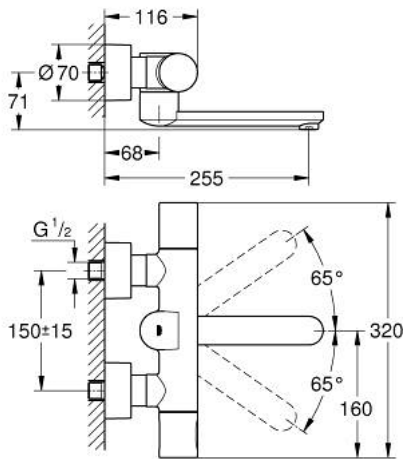

36 333 000 EUROSMART COSMOPOLITAN E INFRA-RED ELECTRONIC WALL BASIN MIXER WITH THERMOSTATIC TEMPERATURE CONTROL

PRODUCT DESCRIPTION

- Tyc: Chrome
- with infrared sensor for bi-directional communication for monitoring, configuration and servicing
- 6 V lithium battery, type CR-P2
- battery lifetime: approx. 7 years (150 actuations a day)
- activation by hand, deactivation automatically when leaving detection zone (hand-body detection mode)
- two additional detection modes adjustable (hand-hand or body-body)
- GROHE LongLife finish
- maximum flow rate (at 3 bar): 8 l/min
- GROHE CoolTouch
- non return valve
- dirt strainers
- temperature scale handle with GROHE SafeStop at 38°C
- swivel cast spout
- 187 mm
- projection 255 mm
- swivel range stop at 130°, lockable
- with S-unions and with covers
- self-sealing escutcheons
- multistage battery status display
- 7 pre-set programs:
  - auto flush
  - thermal disinfection
  - cleaning mode
- additional functions and precise settings by remote control 36 407
- CE approved
- noise classification I in accordance with DIN 4109