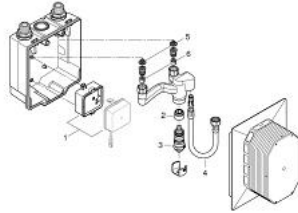

36 336 000 EUROSMART COSMOPOLITAN E CONCEALED MOUNTING BOX

PRODUCT DESCRIPTION

- with integrated pre-adjustable thermostatic mixer
- wall installation
- suitable for IR-sets for final installation
- 2 stop valves
- non return valve
- connection housing for power supply
- suitable for
- 36 273 000, 36 335 SD0, 36 334 SD0, 36 411 000
- min. recommended pressure 1.0 bar

36 336 000 EUROSMART COSMOPOLITAN E CONCEALED MOUNTING BOX

SPARE PARTS

- 1: Switching power supply (Spare part-nr. 42470000)
- 2: Seat for thermostat (Spare part-nr. 02406000)
- 3: Thermo element (Spare part-nr. 47574000)
- 3.1: O-ring \varnothing 16 x \varnothing 1.25 (Spare part-nr. 0122500M)
- 4: Tube set (Spare part-nr. 43566000)
- 5: Filter (Spare part-nr. 4241300M)
- 6: Non-return valve (Spare part-nr. 45881000)