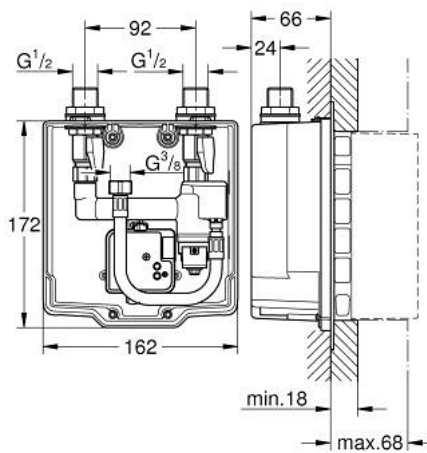

36 336 000 EUROSMART COSMOPOLITAN E CONCEALED MOUNTING BOX

PRODUCT DESCRIPTION

- with integrated pre-adjustable thermostatic mixer
- wall installation
- suitable for IR-sets for final installation
- 2 stop valves
- non return valve
- connection housing for power supply
- suitable for
- 36 273 000, 36 335 SD0, 36 334 SD0, 36 411 000
- min. recommended pressure 1.0 bar

36 336 000 EUROSMART COSMOPOLITAN E CONCEALED MOUNTING BOX

SPARE PARTS

- 1: Switching power supply (Spare part-nr. 42470000)
- 2: Seat for thermostat (Spare part-nr. 02406000)
- 3: Thermo element (Spare part-nr. 47574000)
- 3.1: O-ring \varnothing 16 x \varnothing 1.25 (Spare part-nr. 0122500M)
- 4: Tube set (Spare part-nr. 43566000)
- 5: Filter (Spare part-nr. 4241300M)
- 6: Non-return valve (Spare part-nr. 45881000)