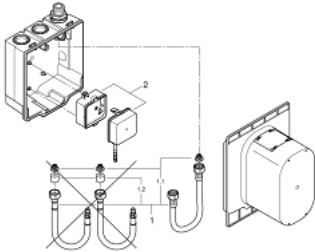

36 337 001 EUROSMART COSMOPOLITAN E CONCEALED MOUNTING BOX

PRODUCT DESCRIPTION

- wall installation
- for installation with pre-mixed or cold water
- suitable for IR-sets for final installation
- stop valve
- connection housing for power supply
- suitable for
- 36 410 000, 36 334 SD0, 36 335 SD0, 36 273 000
- allows for waterproofing of wall construction surrounding the concealed body
- with sealing sleeve

36 337 001 EUROSMART COSMOPOLITAN E CONCEALED MOUNTING BOX

SPARE PARTS

- 1: Connection hose set (Spare part-nr. 42417000)
- 1.1: Filter (Spare part-nr. 4241300M)
- 1.2: Non-return valve (Spare part-nr. 4240400M)
- 2: Switching power supply (Spare part-nr. 42470000)