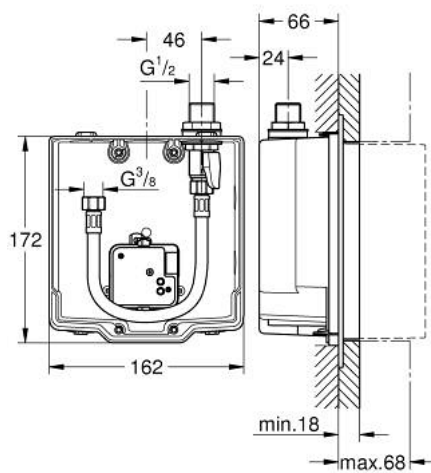

36 337 001 EUROSMART COSMOPOLITAN E CONCEALED MOUNTING BOX

PRODUCT DESCRIPTION

- wall installation
- for installation with pre-mixed or cold water
- suitable for IR-sets for final installation
- stop valve
- connection housing for power supply
- suitable for
- 36 410 000, 36 334 SD0, 36 335 SD0, 36 273 000
- allows for waterproofing of wall construction surrounding the concealed body
- with sealing sleeve

36 337 001 EUROSMART COSMOPOLITAN E CONCEALED MOUNTING BOX

SPARE PARTS

- 1: Connection hose set (Spare part-nr. 42417000)
- 1.1: Filter (Spare part-nr. 4241300M)
- 1.2: Non-return valve (Spare part-nr. 4240400M)
- 2: Switching power supply (Spare part-nr. 42470000)